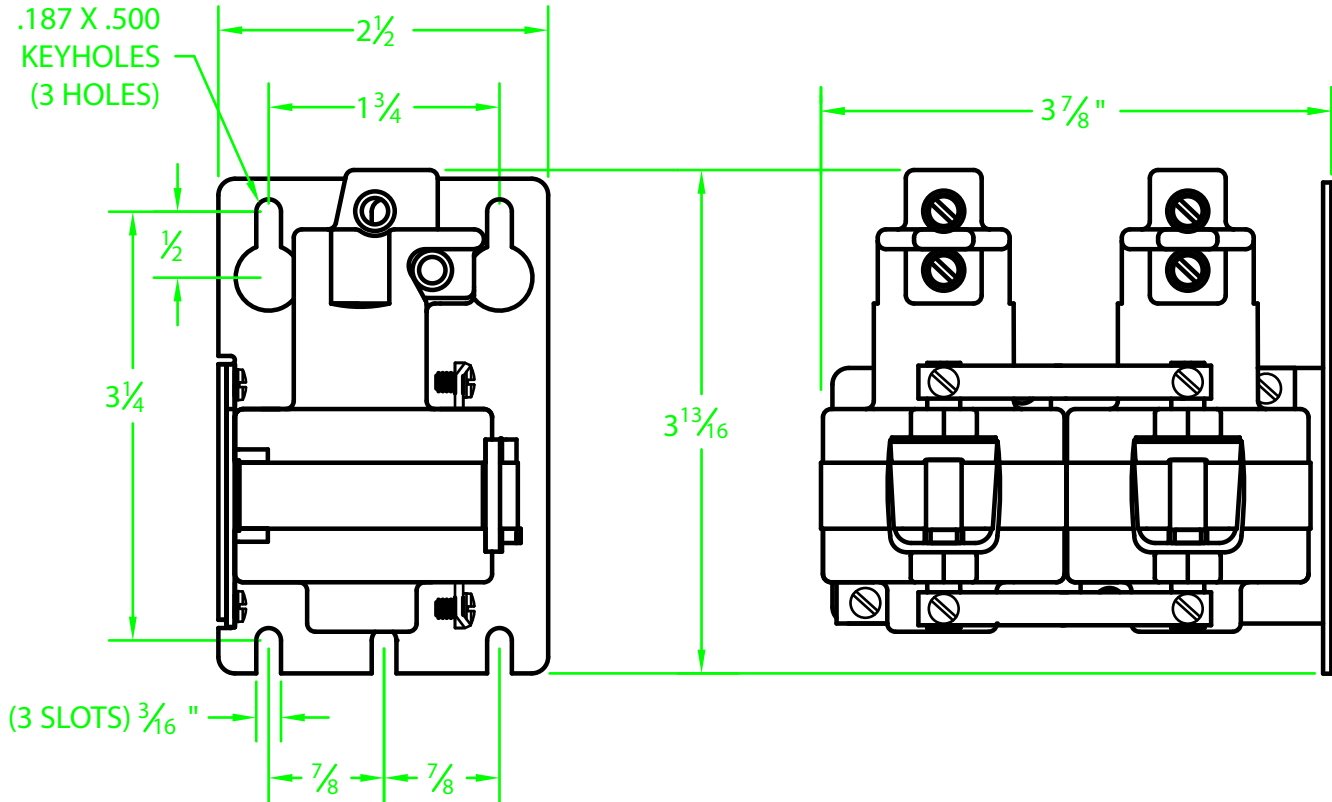

## 235NO-24ATN NARROW MOUNT SERIES

\* CONTACT RESISTANCE .003 ohms

\* DIELECTRIC WITHSTAND 2,500 VAC RMS

\* OPERATE TIME 50 MILLISECONDS

\* RELEASE TIME 80 MILLISECONDS

\* RATINGS:

CONTACTS: 35 AMP @ 480 VAC

RESISTIVE

COIL: 24V 50/60 Hz

CURRENT: 484 mA

RESISTANCE: 25 Ω

VA: 11.6 WATTAGE: 5.8

\* TEMPERATURE RANGE -35° TO +85° C

\* COIL TERMINALS #6 BINDING HEAD SCREWS  
TORQUE TO 7 IN-LB

\* LOAD TERMINALS 4-14 A.W.G. COMPRESSION  
TYPE TORQUE TO 31.5 IN-LB

\* TWO POLE / SINGLE THROW

\* MAGNETICALLY ACTIVATED

\* MERCURY CONTACTOR

\* LIFE CYCLE ENDURANCE TESTS: U.L. 508 @ 100,00 & CSA 22.2 @ 250,000 CYCLES

Contactors - Relays - Switches

J.J.S. May 15, 2015

<http://www.mdius.com>