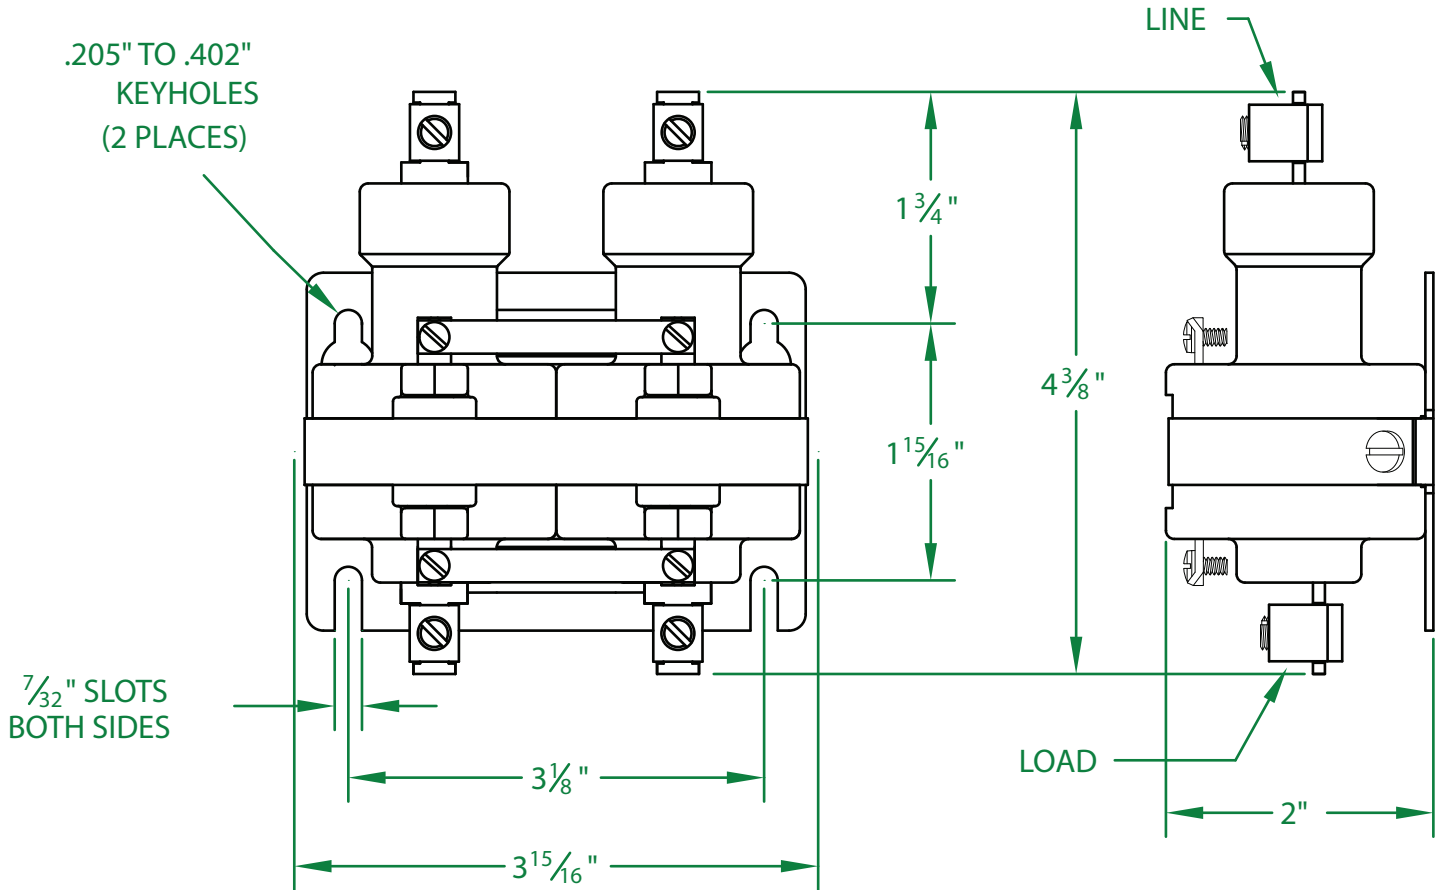

* CONTACT RESISTANCE .003 ohms

* DIELECTRIC WITHSTAND 2,500 VAC RMS

* OPERATE TIME 50 MILLISECONDS

* RELEASE TIME 80 MILLISECONDS

* RATINGS:

CONTACTS: 35 AMP @ 480 VAC
RESISTIVE OR GENERAL PURPOSE

COIL: 24 V.D.C.

RESISTANCE: 88 Ω

CURRENT: 272 mA

VA: 6.6 WATTAGE: 6.6

* TEMPERATURE RANGE -35° TO +85° C

* COIL TERMINALS #6 BINDING HEAD SCREWS
TORQUE TO 7 IN-LB

* LOAD TERMINALS 4-14 AWG COMPRESSION TYPE
TORQUE TO 31.5 IN-LB

* TWO POLE / SINGLE THROW

* STEEL STRAP (-18)

* MAGNETICALLY ACTIVATED

* MERCURY CONTACTOR

* LIFE CYCLE ENDURANCE TESTS: U.L. 508 @ 100,00 & CSA 22.2 @ 250,000 CYCLES

Contactors - Relays - Switches

<http://www.mdious.com>