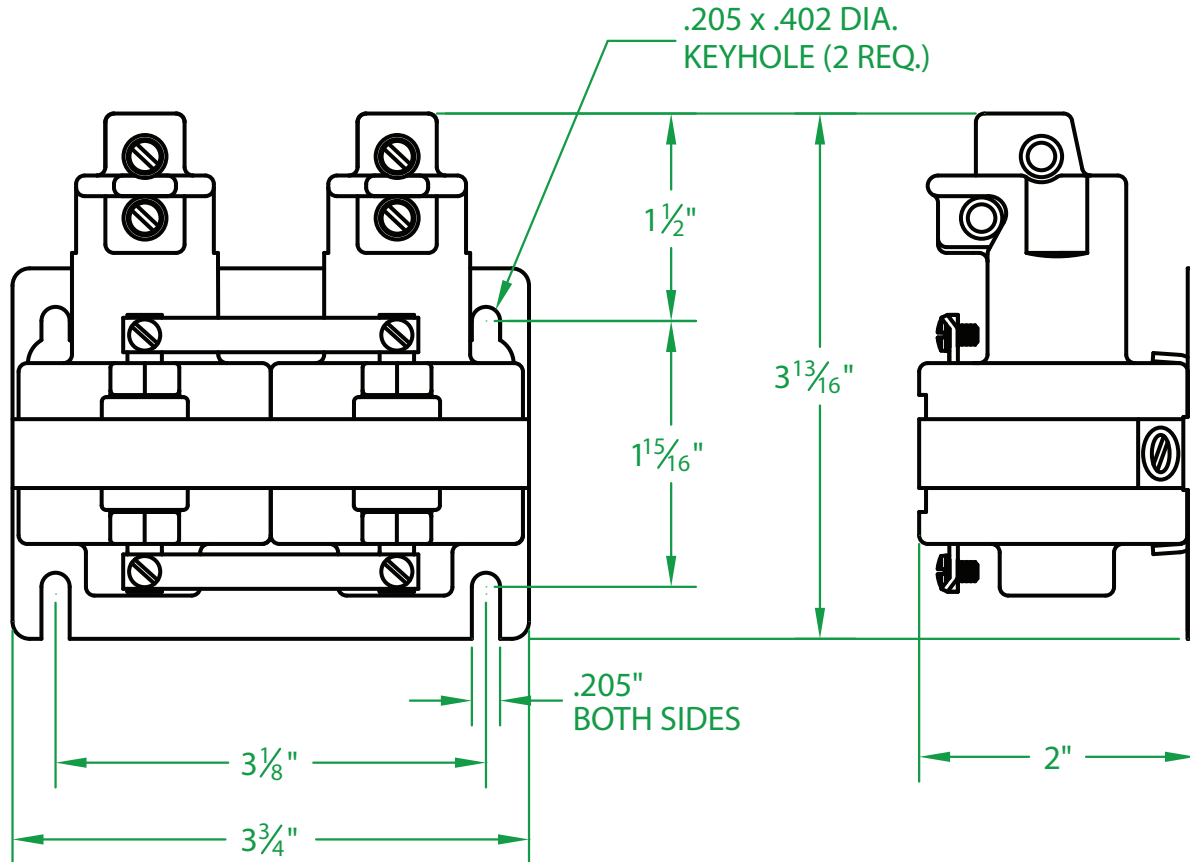

## 235NO-24DT-18

\* CONTACT RESISTANCE .003 ohms

\* DIELECTRIC WITHSTAND 2,500 VAC RMS

\* OPERATE TIME 50 MILLISECONDS

\* RELEASE TIME 80 MILLISECONDS

\* RATINGS:

CONTACTS: 35 AMP @ 600 VAC  
RESISTIVE

COIL: 24 V.D.C.

RESISTANCE: 88  $\Omega$

CURRENT: 272 mA

VA: 6.6 WATTAGE: 6.6

\* TEMPERATURE RANGE -35° TO +85° C

\* COIL TERMINALS #6 BINDING HEAD SCREWS  
TORQUE TO 7 IN-LB

\* LOAD TERMINALS 6-14 AWG

\* TWO POLE / SINGLE THROW

\* STEEL STRAP (-18)

\* MAGNETICALLY ACTIVATED

\* MERCURY CONTACTOR

\* LIFE CYCLE ENDURANCE TESTS: U.L. 508 @ 100,00 & CSA 22.2 @ 250,000 CYCLES

Contactors - Relays - Switches

<http://www.mdius.com>