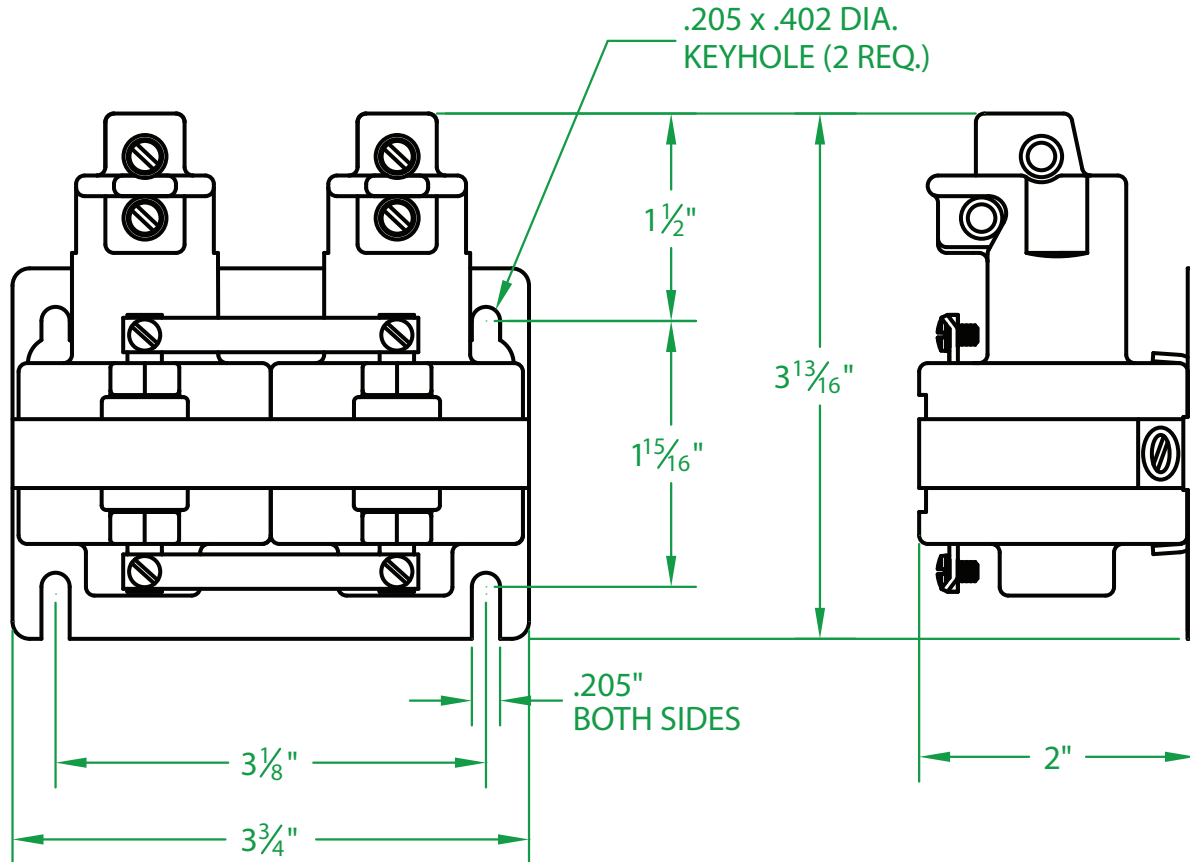

- * CONTACT RESISTANCE .003 ohms
- * DIELECTRIC WITHSTAND 2,500 VAC RMS
- * OPERATE TIME 50 MILLISECONDS
- * RELEASE TIME 80 MILLISECONDS
- * RATINGS:
 - CONTACTS: 35 AMP @ 480 VAC
 - RESISTIVE OR GENERAL PURPOSE
 - COIL: 24 V.D.C.
 - RESISTANCE: 88 Ω
 - CURRENT: 272 mA
 - VA: 6.6 WATTAGE: 6.6
- * TEMPERATURE RANGE -35° TO $+85^{\circ}$ C
- * COIL TERMINALS #6 BINDING HEAD SCREWS TORQUE TO 7 IN-LB
- * LOAD TERMINALS 6-14 AWG
- * TWO POLE / SINGLE THROW
- * STEEL STRAP (-18)
- * MAGNETICALLY ACTIVATED
- * MERCURY CONTACTOR
- * LIFE CYCLE ENDURANCE TESTS: U.L. 508 @ 100,00 & CSA 22.2 @ 250,000 CYCLES