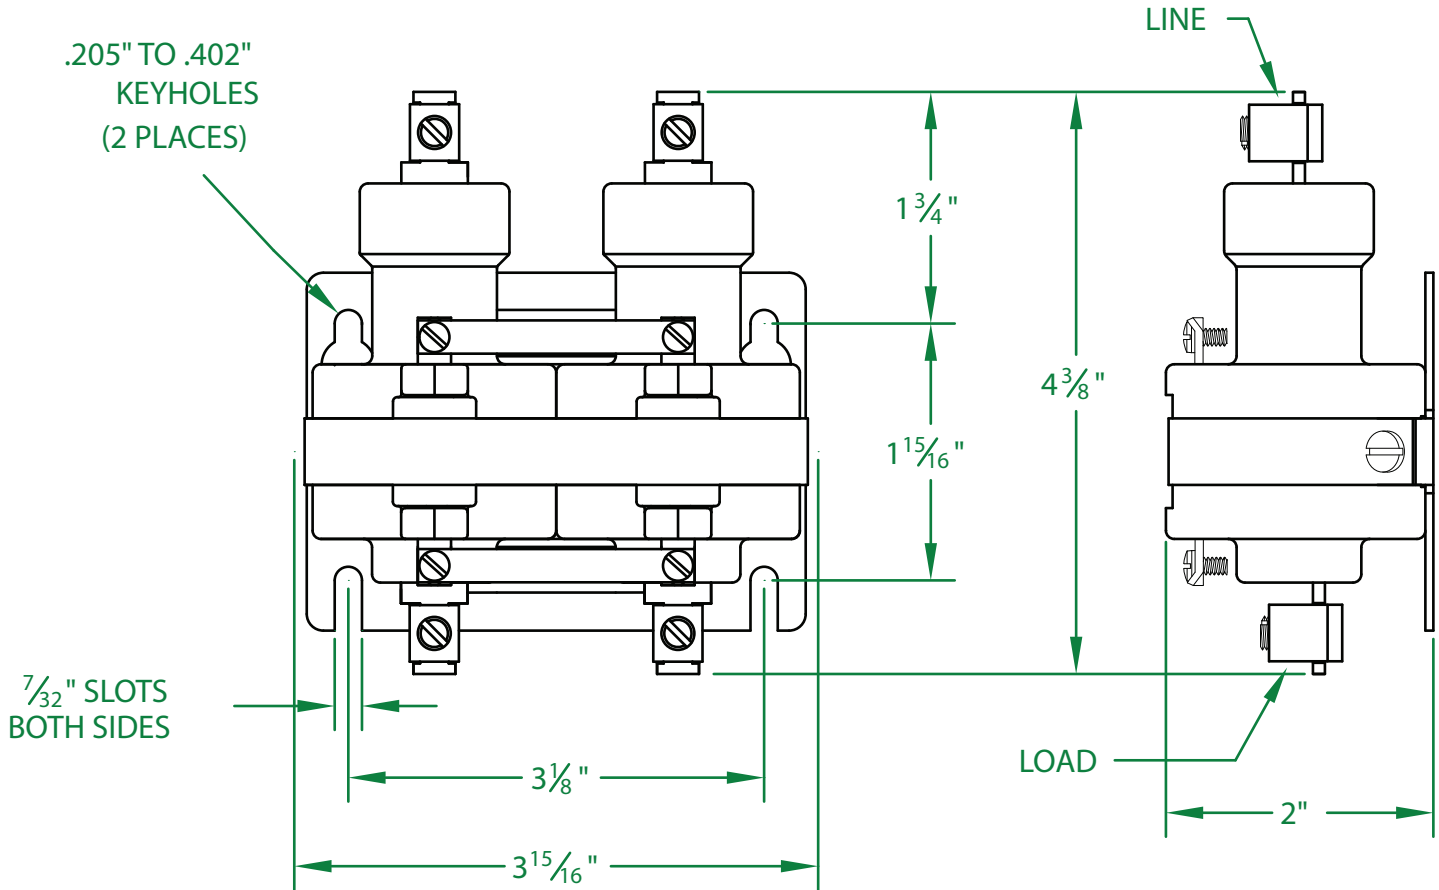

* CONTACT RESISTANCE .003 ohms

* DIELECTRIC WITHSTAND 2,500 VAC RMS

* OPERATE TIME 50 MILLISECONDS

* RELEASE TIME 80 MILLISECONDS

* RATINGS:

CONTACTS: 35 AMP @ 480 VAC
RESISTIVE OR GENERAL PURPOSE

COIL: 48 V.D.C.

RESISTANCE: 88 Ω

CURRENT: 272 mA

VA: 6.6 WATTAGE: 6.6

* TEMPERATURE RANGE -35° TO +85° C

* COIL TERMINALS #6 BINDING HEAD SCREWS
TORQUE TO 7 IN-LB

* LOAD TERMINALS 4-14 AWG COMPRESSION TYPE
TORQUE TO 31.5 IN-LB

* TWO POLE / SINGLE THROW

* STEEL STRAP (-18)

* MAGNETICALLY ACTIVATED

* MERCURY CONTACTOR

* LIFE CYCLE ENDURANCE TESTS: U.L. 508 @ 100,00 & CSA 22.2 @ 250,000 CYCLES

Contactors - Relays - Switches

<http://www.mdius.com>