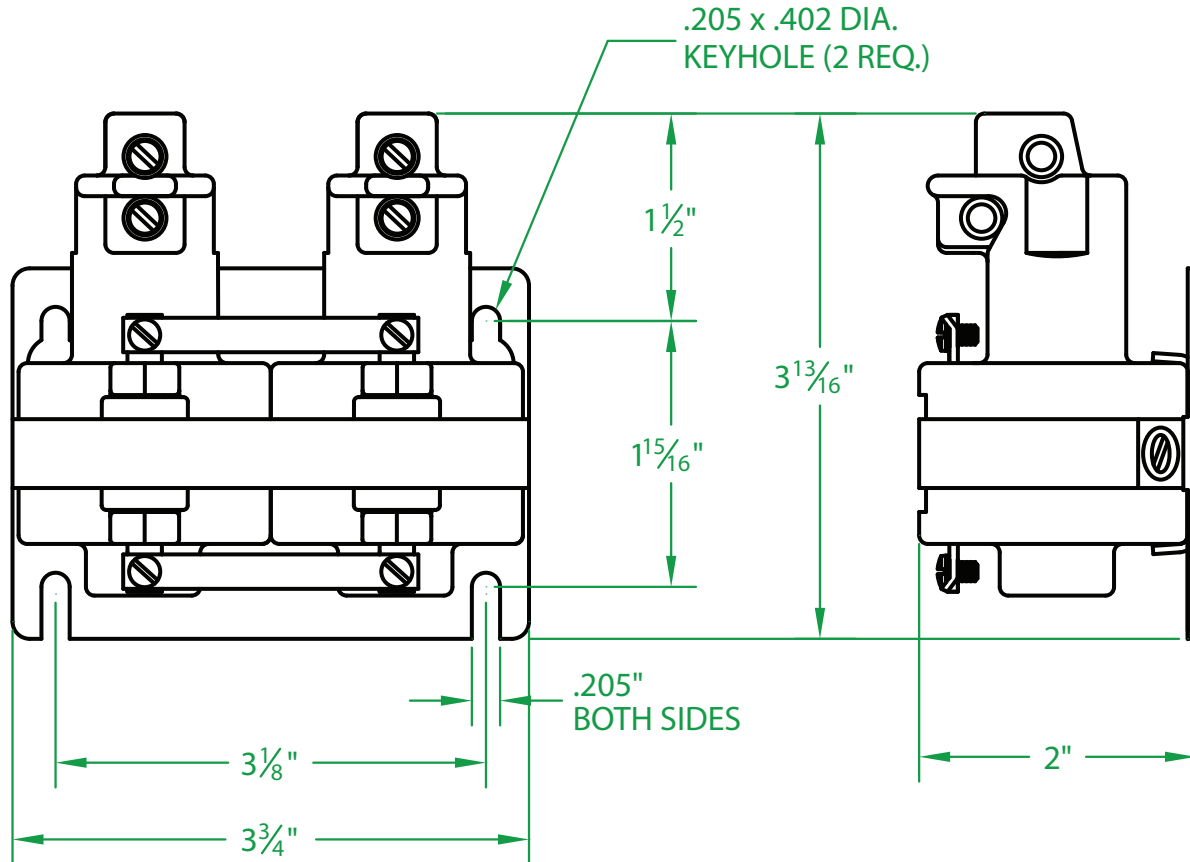

- * CONTACT RESISTANCE .003 ohms
- * DIELECTRIC WITHSTAND 2,500 VAC RMS
- * OPERATE TIME 50 MILLISECONDS
- * RELEASE TIME 80 MILLISECONDS
- * RATINGS:
 - CONTACTS: 35 AMP @ 600 VAC RESISTIVE
 - COIL: 48 V.D.C.
 - RESISTANCE: 318 Ω
 - CURRENT: 150 mA
 - VA: 7.2 WATTAGE: 7.2
- * TEMPERATURE RANGE -35° TO $+85^{\circ}$ C
- * COIL TERMINALS #6 BINDING HEAD SCREWS TORQUE TO 7 IN-LB
- * LOAD TERMINALS 6-14 AWG
- * TWO POLE / SINGLE THROW
- * STEEL STRAP (-18)
- * MAGNETICALLY ACTIVATED
- * MERCURY CONTACTOR
- * LIFE CYCLE ENDURANCE TESTS: U.L. 508 @ 100,00 & CSA 22.2 @ 250,000 CYCLES