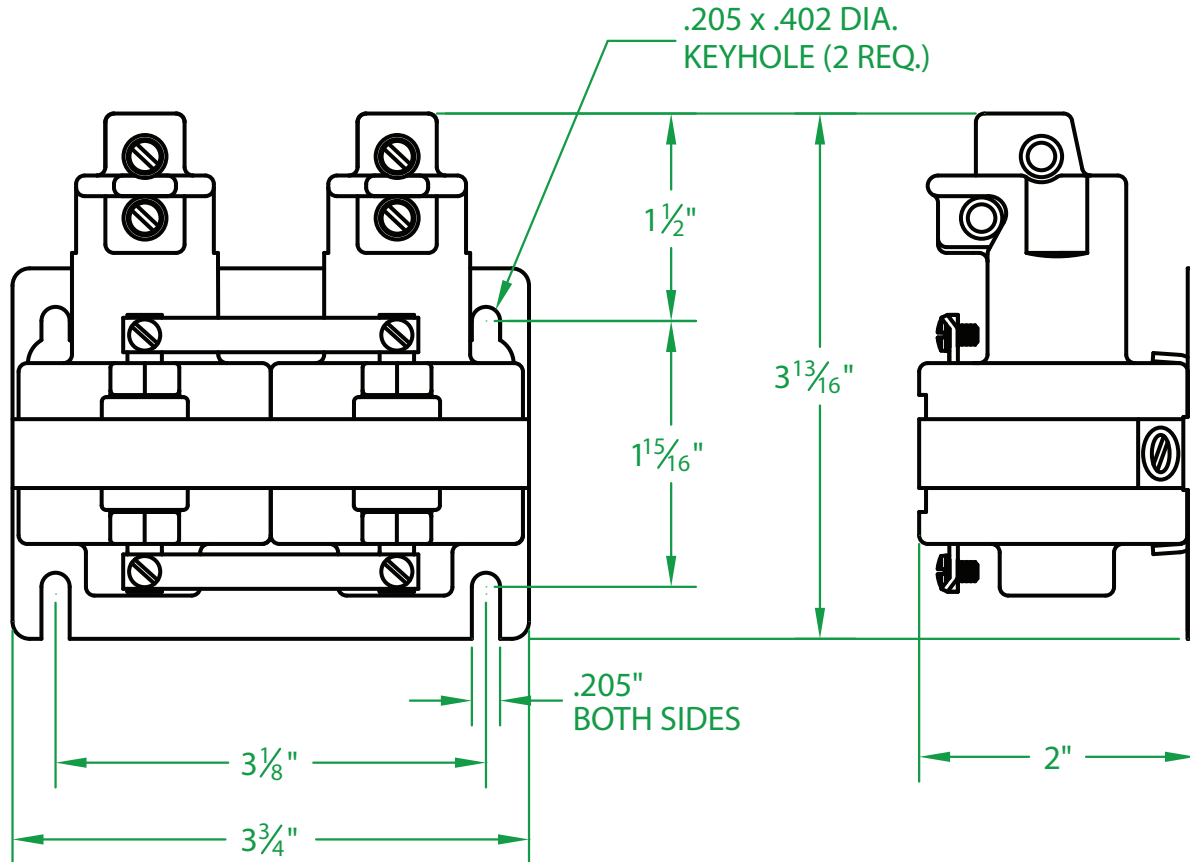

- * CONTACT RESISTANCE .003 ohms
- * DIELECTRIC WITHSTAND 2,500 VAC RMS
- * OPERATE TIME 50 MILLISECONDS
- * RELEASE TIME 80 MILLISECONDS
- * RATINGS:
 CONTACTS: 35 AMP @ 480 VAC
 RESISTIVE OR GENERAL PURPOSE
 COIL: 48 V.D.C.
 RESISTANCE: 318 Ω
 CURRENT: 150 mA
 VA: 7.2 WATTAGE: 7.2
- * TEMPERATURE RANGE -35° TO $+85^{\circ}$ C
- * COIL TERMINALS #6 BINDING HEAD SCREWS TORQUE TO 7 IN-LB
- * LOAD TERMINALS 6-14 AWG
- * TWO POLE / SINGLE THROW
- * STEEL STRAP (-18)
- * MAGNETICALLY ACTIVATED
- * MERCURY CONTACTOR
- * LIFE CYCLE ENDURANCE TESTS: U.L. 508 @ 100,00 & CSA 22.2 @ 250,000 CYCLES