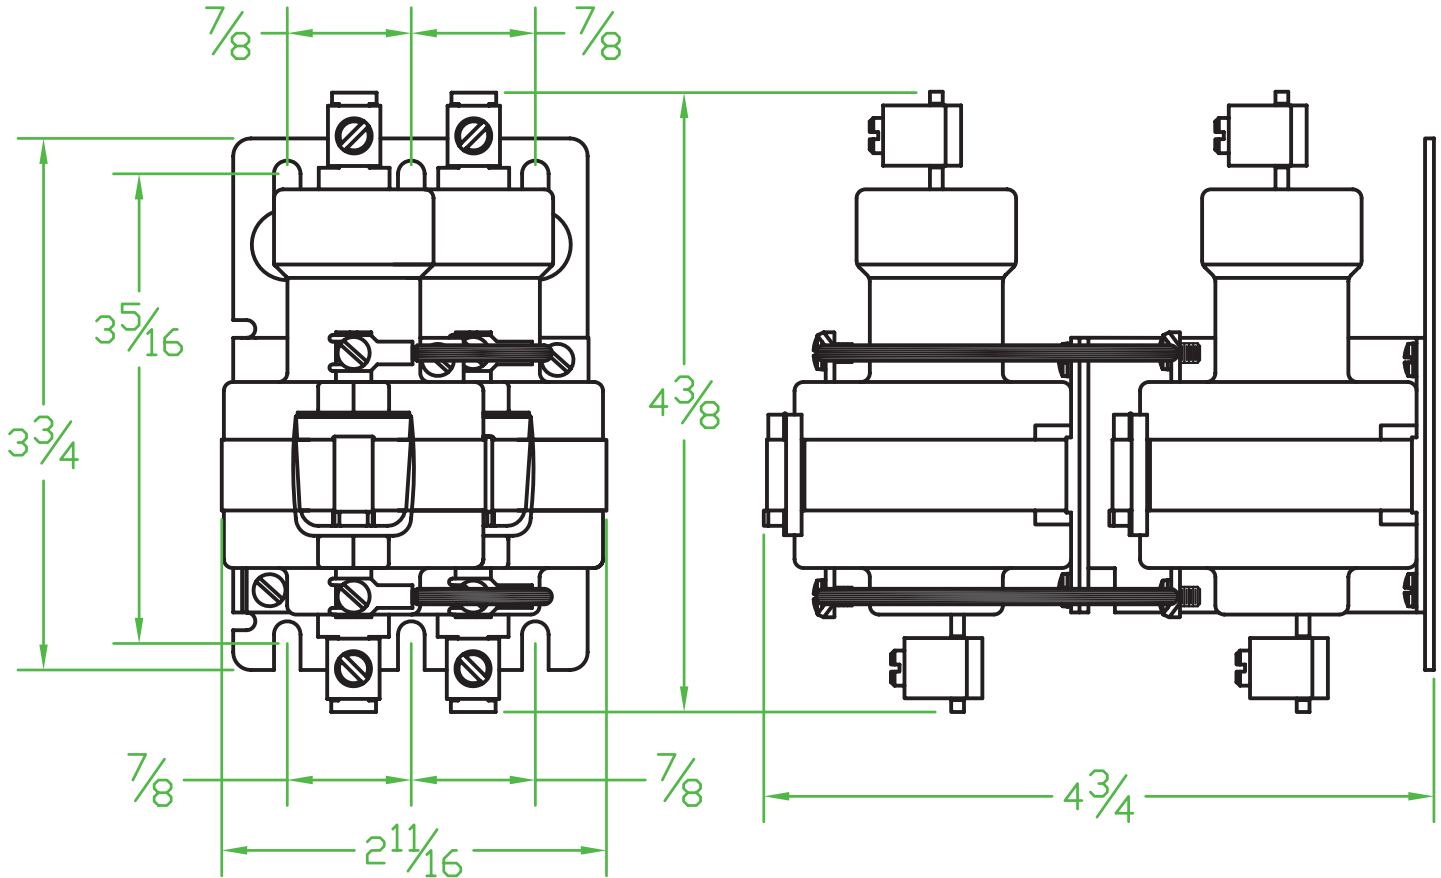

## 260NO-120A-19 "NRM" MOUNT SERIES

INDUSTRIAL CONTROL EQUIPMENT

\* CONTACT RESISTANCE .002 ohms

\* DIELECTRIC WITHSTAND 2,500 VAC RMS

\* OPERATE TIME 50 MILLISECONDS

\* RELEASE TIME 80 MILLISECONDS

\* RATINGS:

CONTACTS: 60 AMP @ 480 VAC RES

48 AMP @ 600 VAC RES

COIL: 120V 50/60 Hz

CURRENT: 96 mA

RESISTANCE: 625  $\Omega$

VA: 11.6 WATTAGE: 5.8

\* TEMPERATURE RANGE -35° TO +85° C

\* COIL TERMINALS #6 BINDING HEAD SCREWS  
TORQUE TO 7 IN-LB

\* LOAD TERMINALS 2-8 A.W.G. COMPRESSION  
TYPE TORQUE TO 45 IN-LB

\* TWO POLE / SINGLE THROW

\* MAGNETICALLY ACTIVATED

\* MERCURY CONTACTOR

\* LIFE CYCLE ENDURANCE TESTS: U.L. 508 @ 100,00 & CSA 22.2 @ 250,000 CYCLES