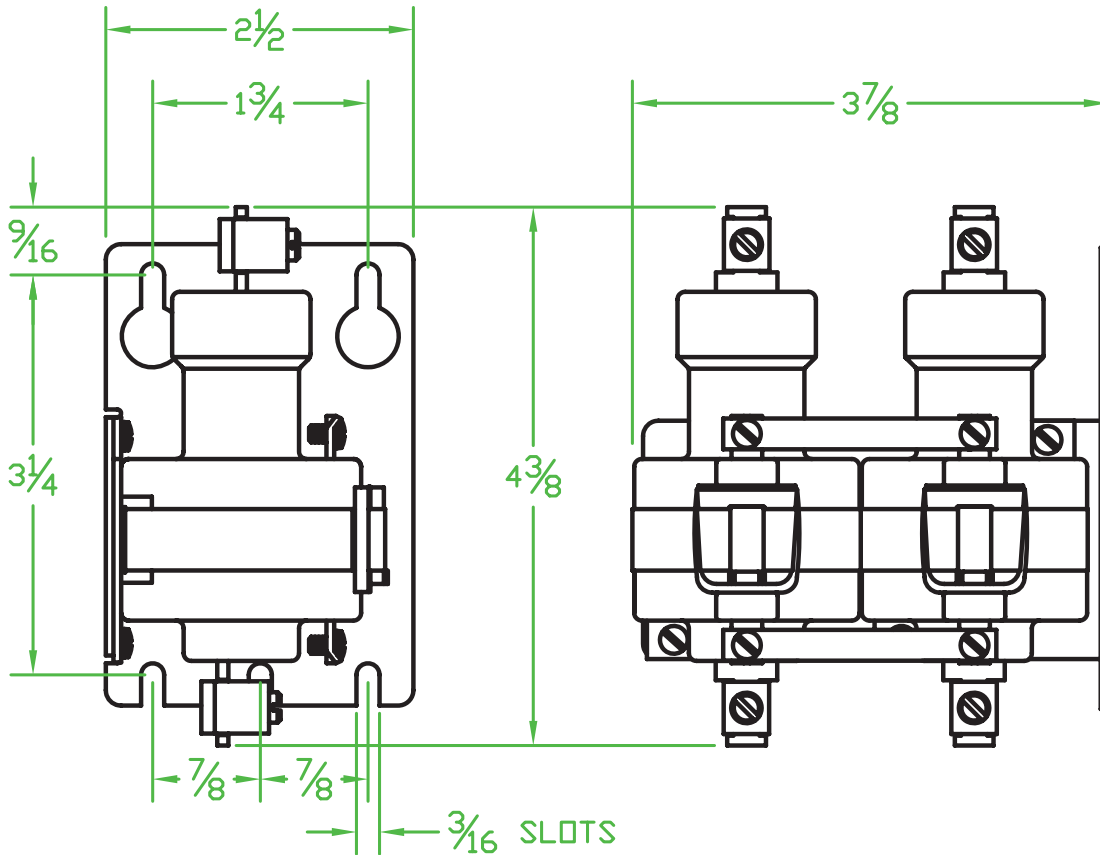

- * CONTACT RESISTANCE .002 ohms
- * DIELECTRIC WITHSTAND 2,500 VAC RMS
- * OPERATE TIME 50 MILLISECONDS
- * RELEASE TIME 80 MILLISECONDS
- * RATINGS:
 CONTACTS: 60 AMP @ 480 VAC RES
 48 AMP @ 600 VAC RES
 COIL: 120V 50/60 Hz
 CURRENT: 96 mA
 RESISTANCE: 625 Ω
 VA: 11.6 WATTAGE: 5.8
- * TEMPERATURE RANGE -35° TO +85° C
- * COIL TERMINALS #6 BINDING HEAD SCREWS TORQUE TO 7 IN-LB
- * LOAD TERMINALS 2-8 A.W.G. COMPRESSION TYPE TORQUE TO 45 IN-LB
- * TWO POLE / SINGLE THROW
- * MAGNETICALLY ACTIVATED
- * MERCURY CONTACTOR

* LIFE CYCLE ENDURANCE TESTS: U.L. 508 @ 100,00 & CSA 22.2 @ 250,000 CYCLES

Contactors - Relays - Switches