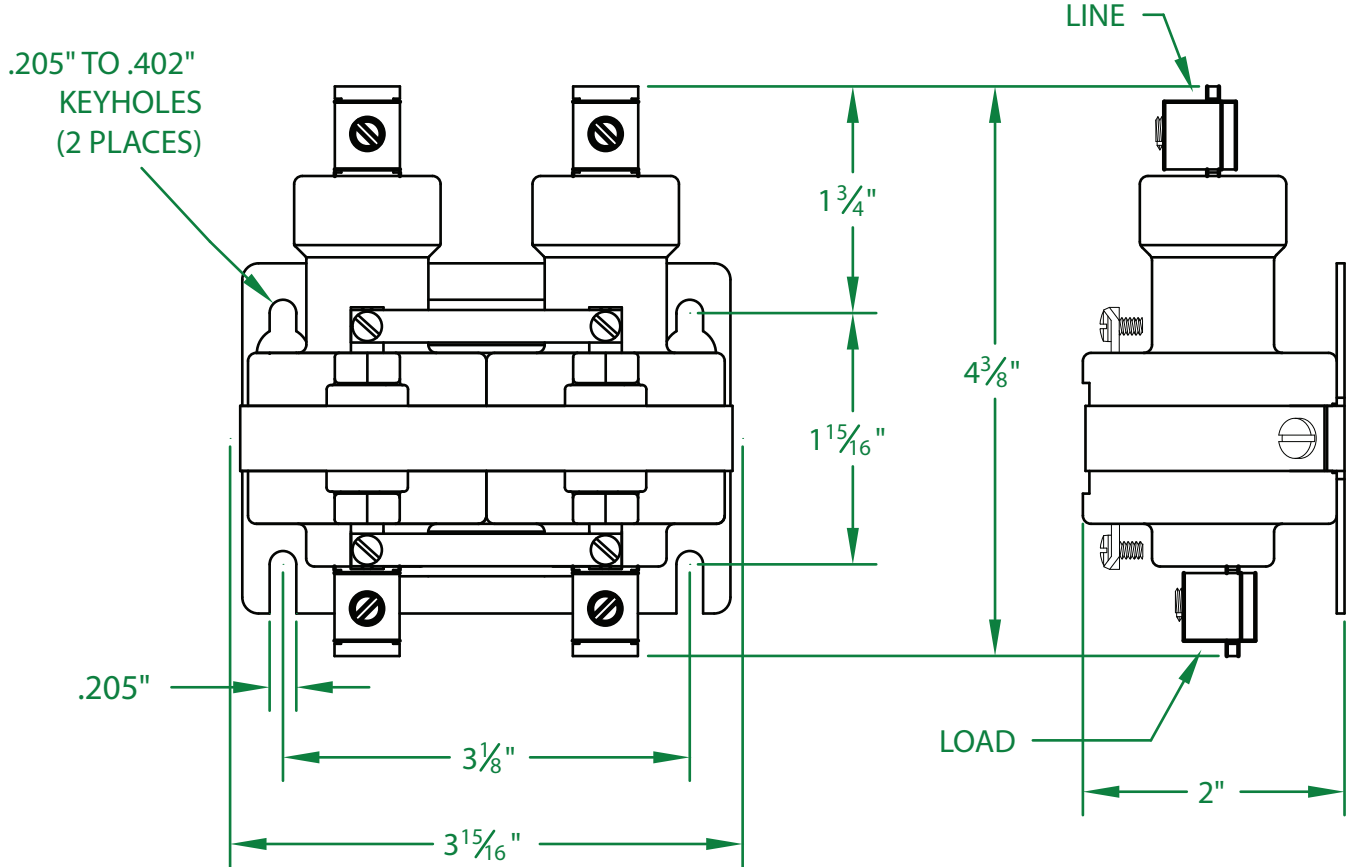

## 260NO-24DH-18

\* CONTACT RESISTANCE .002 ohms

\* DIELECTRIC WITHSTAND 2,500 VAC RMS

\* OPERATE TIME 50 MILLISECONDS

\* RELEASE TIME 80 MILLISECONDS

\* RATINGS:

CONTACTS: 60 AMP @ 480 VAC  
RESISTIVE OR GENERAL PURPOSE

COIL: 24 V.D.C.

RESISTANCE: 88 Ω

CURRENT: 272 mA

VA: 6.6 WATTAGE: 6.6

\* TEMPERATURE RANGE -35° TO +85° C

\* COIL TERMINALS #6 BINDING HEAD SCREWS  
TORQUE TO 7 IN-LB

\* LOAD TERMINALS 2-8 AWG COMPRESSION TYPE  
TORQUE TO 45 IN-LB

\* TWO POLE / SINGLE THROW

\* STEEL STRAP (-18)

\* MAGNETICALLY ACTIVATED

\* MERCURY CONTACTOR

\* LIFE CYCLE ENDURANCE TESTS: U.L. 508 @ 100,00 & CSA 22.2 @ 250,000 CYCLES

Contactors - Relays - Switches

<http://www.mdious.com>