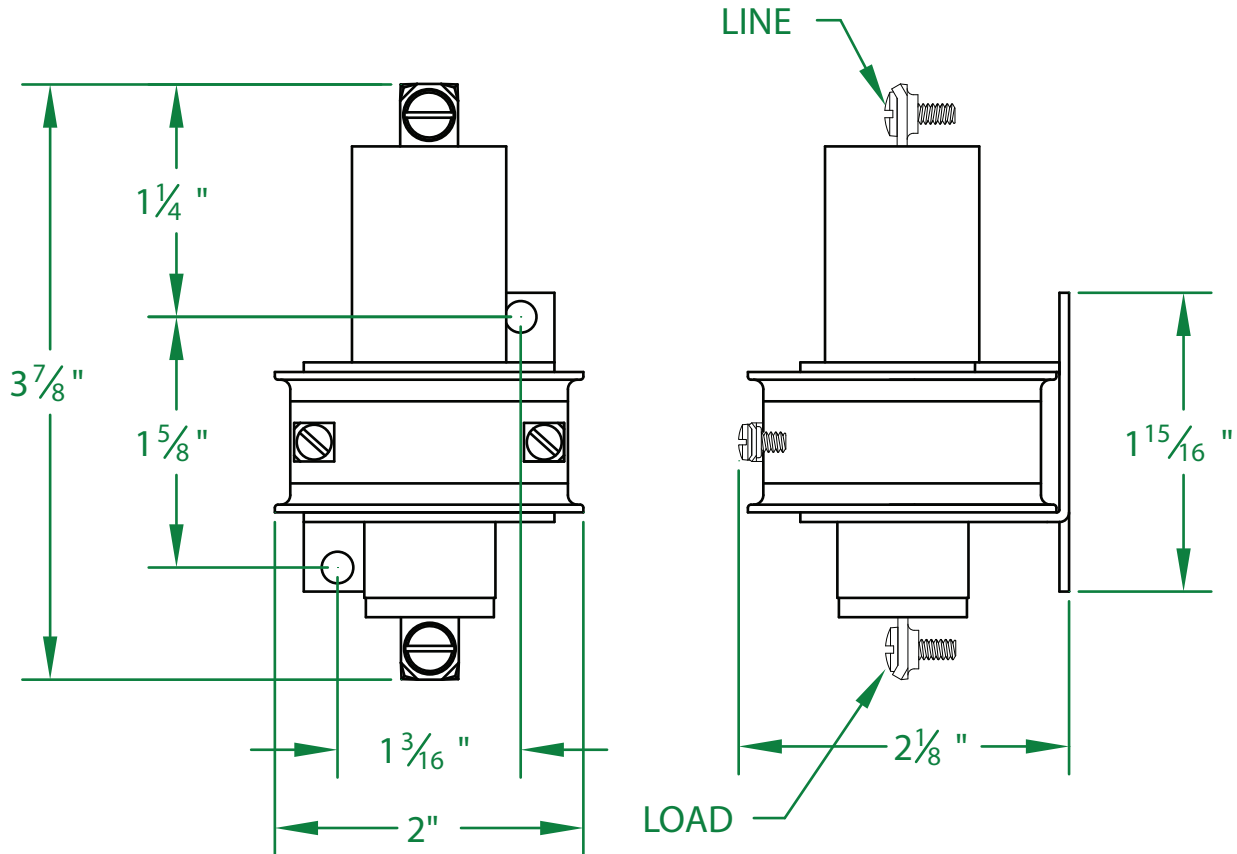

## 30NO-120A

\* CONTACT RESISTANCE .003 ohms

\* DIELECTRIC WITHSTAND 2,500 VAC RMS

\* OPERATE TIME 50 MILLISECONDS

\* RELEASE TIME 80 MILLISECONDS

\* RATINGS:

CONTACTS: 30 AMP @ 600 VAC  
RESISTIVE

COIL: 120V 50/60 Hz

RESISTANCE: 725 Ω

CURRENT: 65 mA

VA: 7.8 WATTAGE: 3.1

\* TEMPERATURE RANGE -35° TO +85° C

\* COIL TERMINALS #6 BINDING HEAD SCREWS

\* LOAD TERMINALS #8 BINDING HEAD SCREWS

\* SINGLE POLE / SINGLE THROW

\* MAGNETICALLY ACTIVATED