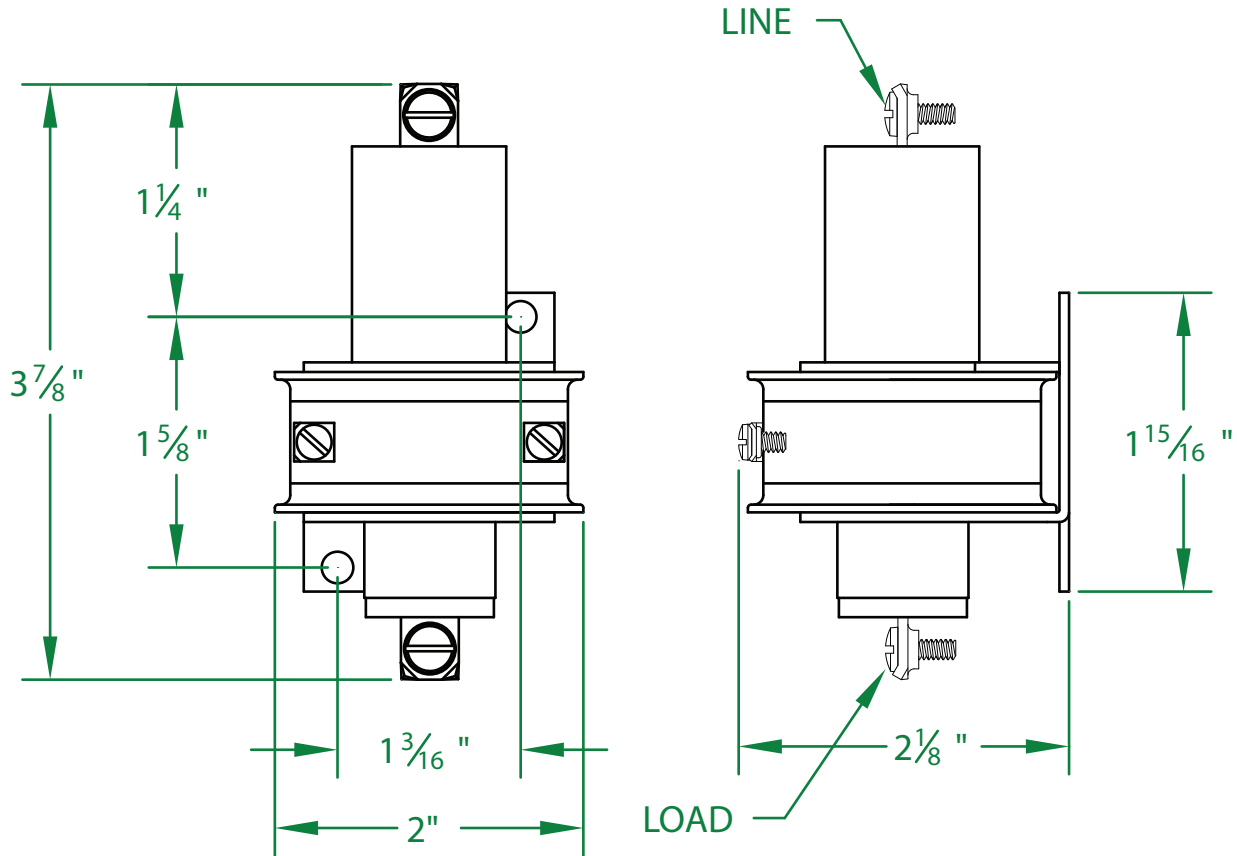

## 30NO-220A

- \* CONTACT RESISTANCE .003 ohms
- \* DIELECTRIC WITHSTAND 2,500 VAC RMS
- \* OPERATE TIME 50 MILLISECONDS
- \* RELEASE TIME 80 MILLISECONDS

\* RATINGS:

CONTACTS: 30 AMP @ 600 VAC  
RESISTIVE

COIL: 208/240V 50/60 Hz

RESISTANCE: 3,150 Ω

CURRENT: 27 mA

VA: 6.0 WATTAGE: 2.2

- \* TEMPERATURE RANGE -35° TO +85° C
- \* COIL TERMINALS #6 BINDING HEAD SCREWS
- \* LOAD TERMINALS #8 BINDING HEAD SCREWS
- \* SINGLE POLE / SINGLE THROW
- \* MAGNETICALLY ACTIVATED
- \* MERCURY CONTACTOR