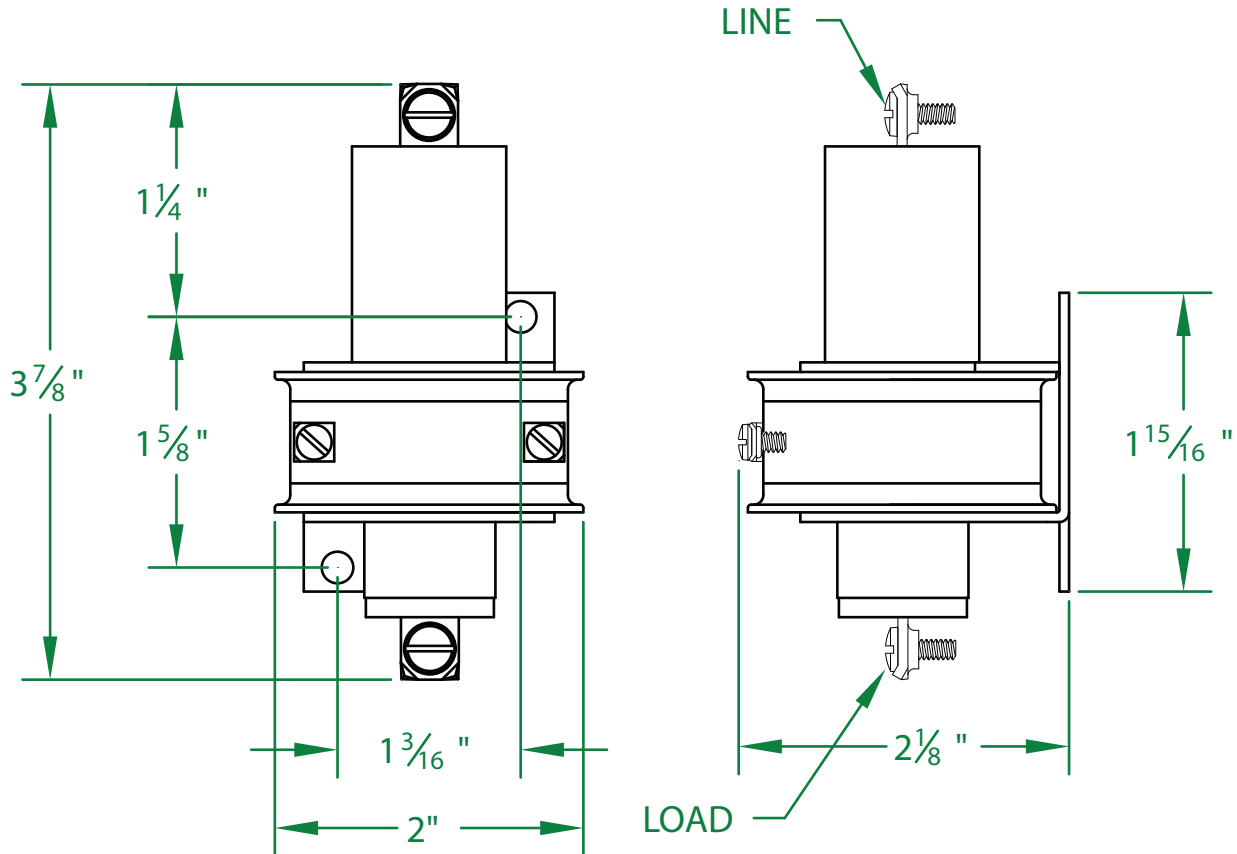

MERCURY DISPLACEMENT INDUSTRIES, INC.

Post Office Box 710 - U.S. 12 East - Edwardsburg, Michigan 49112-0710

Phone (269) 663-8574 - Fax (269) 663-2924

(800) 634-4077

INDUSTRIAL CONTROL EQUIPMENT

30NO-24D

- * CONTACT RESISTANCE .003 ohms
- * DIELECTRIC WITHSTAND 2,500 VAC RMS
- * OPERATE TIME 50 MILLISECONDS
- * RELEASE TIME 80 MILLISECONDS

* RATINGS:

CONTACTS: 30 AMP @ 600 VAC
RESISTIVE

COIL: 24 V.D.C.
RESISTANCE: 180 Ω
CURRENT: 133 mA
VA: 3.2 WATTAGE: 3.2

- * TEMPERATURE RANGE -35° TO +85° C
- * COIL TERMINALS #6 BINDING HEAD SCREWS
- * LOAD TERMINALS #8 BINDING HEAD SCREWS
- * SINGLE POLE / SINGLE THROW
- * MAGNETICALLY ACTIVATED
- * MERCURY CONTACTOR

* LIFE CYCLE ENDURANCE TESTS: U.L. 508 @ 100,00 & CSA 22.2 @ 250,000 CYCLES

Contactors - Relays - Switches