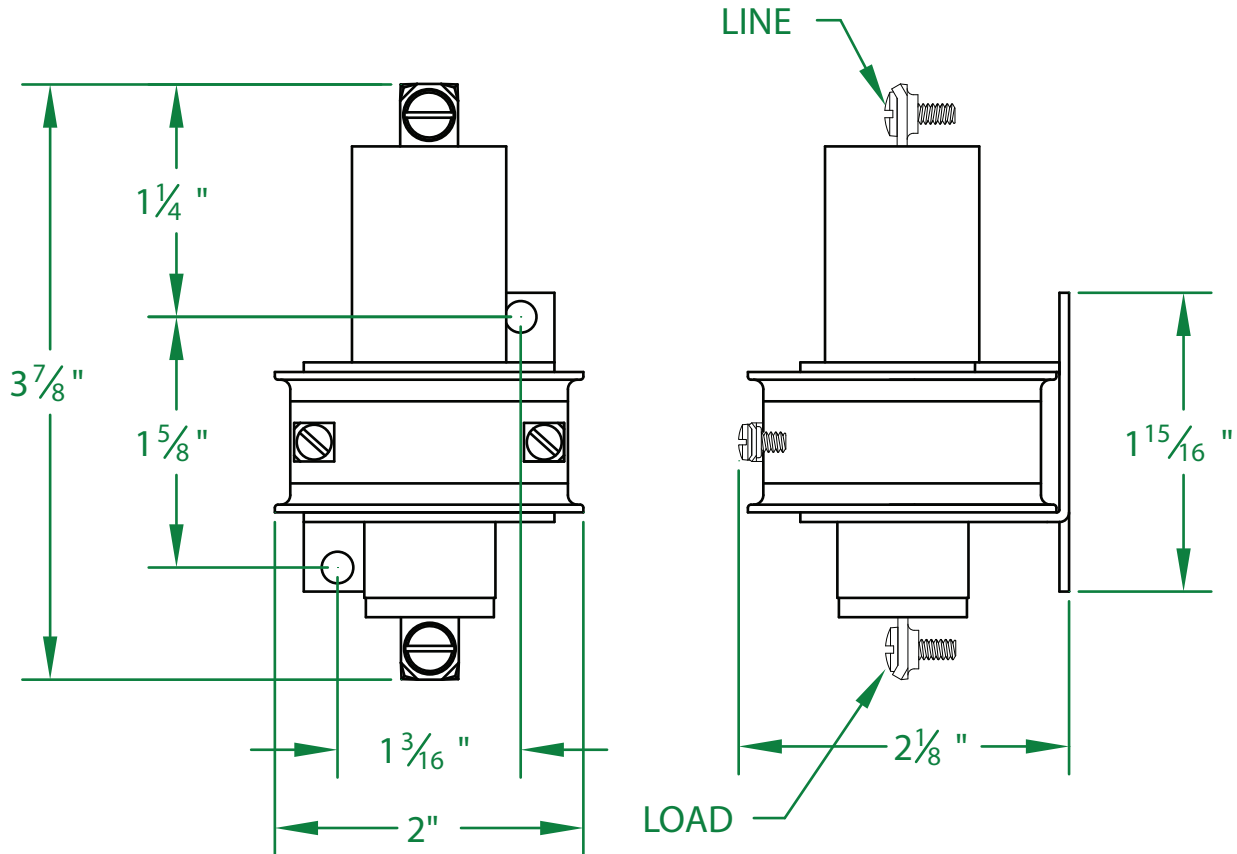

30NO-24DH

* CONTACT RESISTANCE .003 ohms

* DIELECTRIC WITHSTAND 2,500 VAC RMS

* OPERATE TIME 50 MILLISECONDS

* RELEASE TIME 80 MILLISECONDS

* RATINGS:

CONTACTS: 30 AMP @ 480 VAC
RESISTIVE OR GENERAL PURPOSE

COIL: 24 V.D.C.

RESISTANCE: 180 Ω

CURRENT: 133 mA

VA: 3.2 WATTAGE: 3.2

* TEMPERATURE RANGE -35° TO +85° C

* COIL TERMINALS #6 BINDING HEAD SCREWS

* LOAD TERMINALS #8 BINDING HEAD SCREWS

* SINGLE POLE / SINGLE THROW

* MAGNETICALLY ACTIVATED

* MERCURY CONTACTOR

* LIFE CYCLE ENDURANCE TESTS: U.L. 508 @ 100,00 & CSA 22.2 @ 250,000 CYCLES

Contactors - Relays - Switches

<http://www.mdious.com>