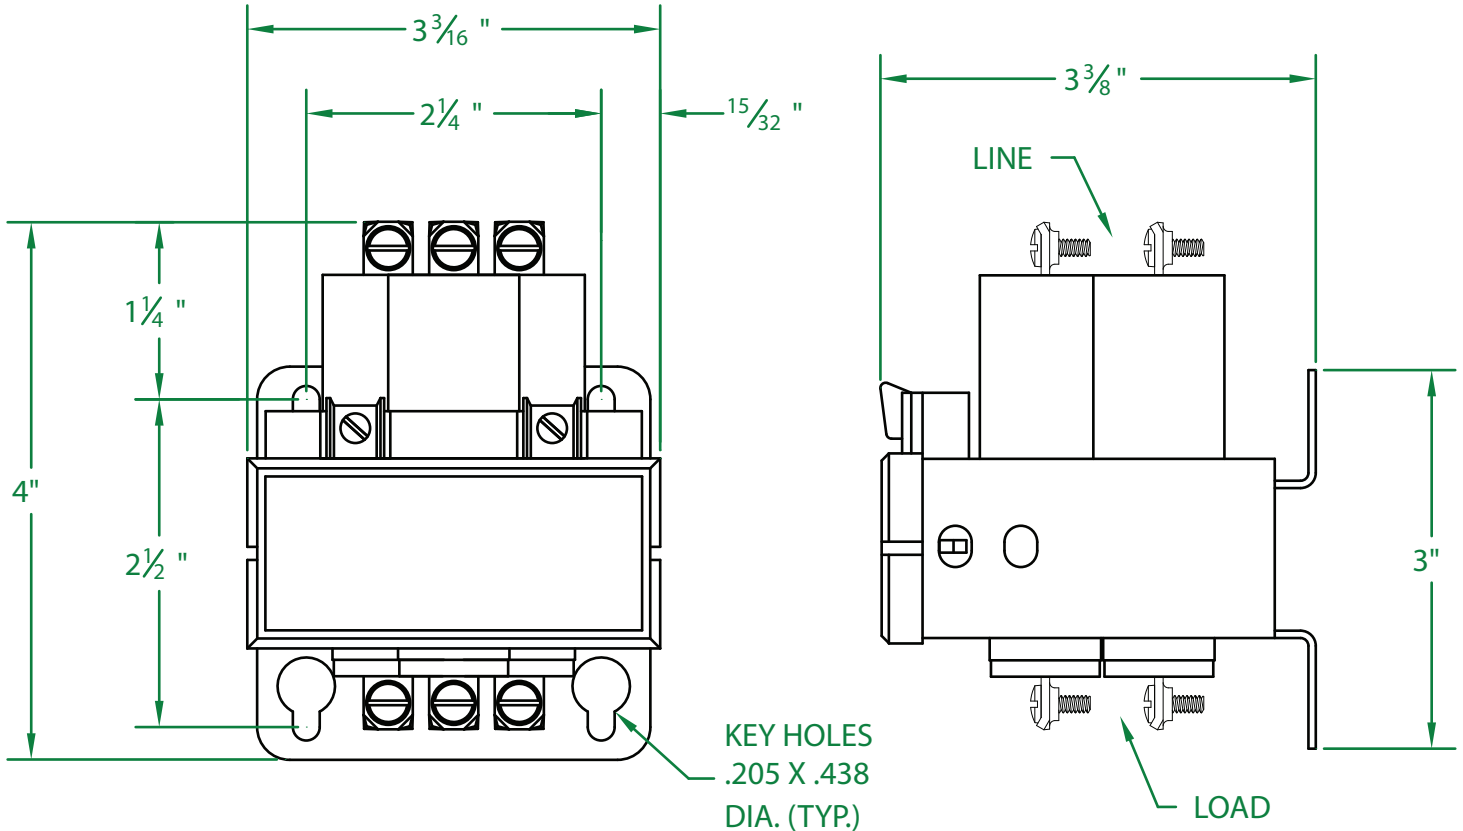

MERCURY DISPLACEMENT INDUSTRIES, INC.

Post Office Box 710 - U.S. 12 East - Edwardsburg, Michigan 49112-0710

Phone (269) 663-8574 - Fax (269) 663-2924

(800) 634-4077

INDUSTRIAL CONTROL EQUIPMENT

330NO-120A

- * CONTACT RESISTANCE .003 ohms
- * DIELECTRIC WITHSTAND 2,500 VAC RMS
- * OPERATE TIME 50 MILLISECONDS
- * RELEASE TIME 80 MILLISECONDS

* RATINGS:

CONTACTS: 30 AMP @ 600 VAC
RESISTIVE
COIL: 120V 50/60 Hz
RESISTANCE: 210 Ω
CURRENT: 163 mA
VA: 19.6 WATTAGE: 5.6

- * TEMPERATURE RANGE -35° TO +85° C
- * COIL TERMINALS #6 BINDING HEAD SCREWS
- * LOAD TERMINALS #8 BINDING HEAD SCREWS
- * THREE POLE / SINGLE THROW
- * MAGNETICALLY ACTIVATED
- * MERCURY CONTACTOR

* LIFE CYCLE ENDURANCE TESTS: U.L. 508 @ 100,00 & CSA 22.2 @ 250,000 CYCLES

Contactors - Relays - Switches