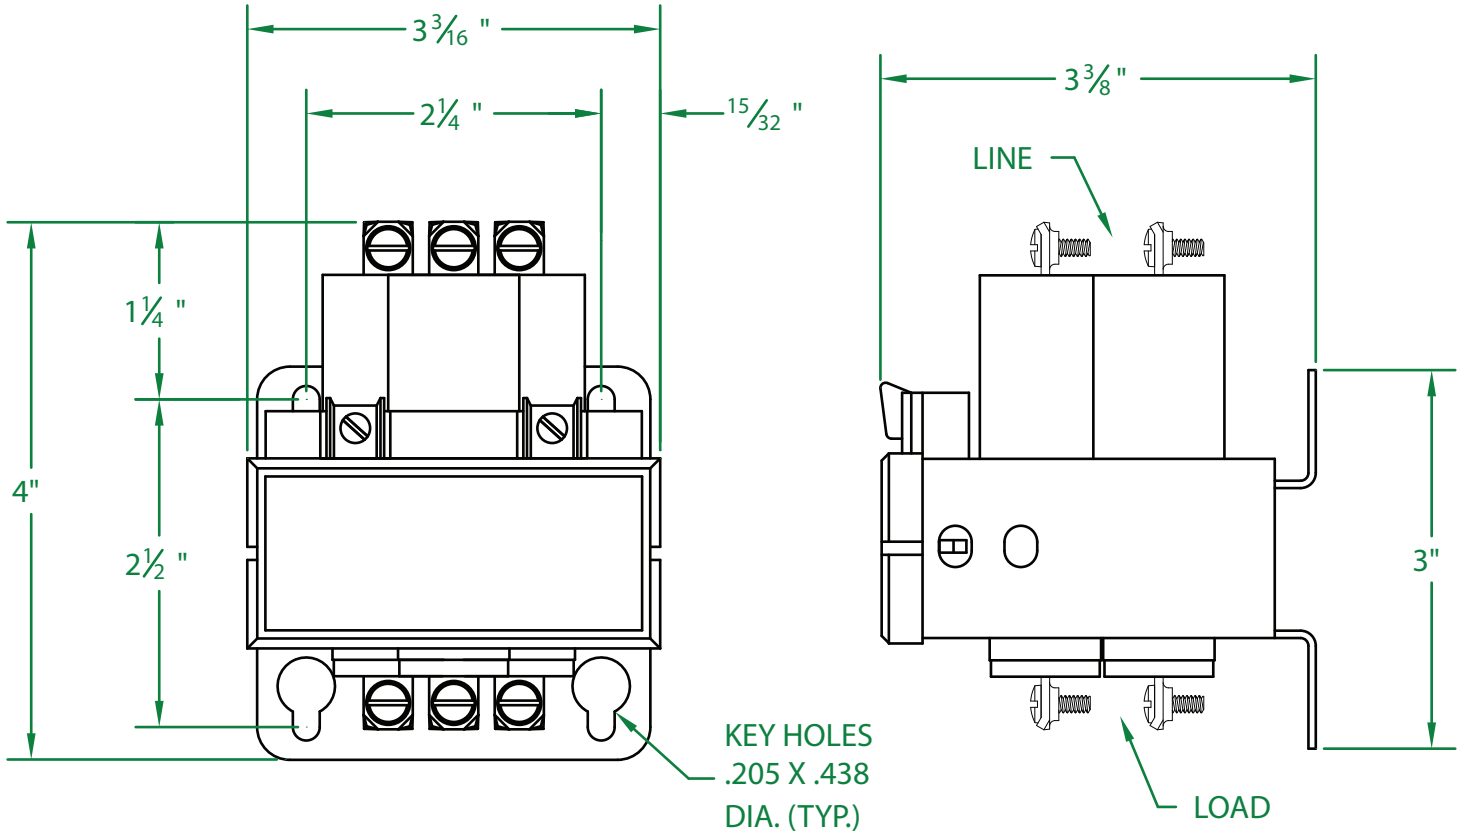

## 330NO-220A

- \* CONTACT RESISTANCE .003 ohms
- \* DIELECTRIC WITHSTAND 2,500 VAC RMS
- \* OPERATE TIME 50 MILLISECONDS
- \* RELEASE TIME 80 MILLISECONDS

\* RATINGS:

CONTACTS: 30 AMP @ 600 VAC  
RESISTIVE  
COIL: 208/240V 50/60 Hz  
RESISTANCE: 728 Ω  
CURRENT: 86 mA  
VA: 18.9      WATTAGE: 5.5

- \* TEMPERATURE RANGE -35° TO +85° C
- \* COIL TERMINALS #6 BINDING HEAD SCREWS
- \* LOAD TERMINALS #8 BINDING HEAD SCREWS
- \* THREE POLE / SINGLE THROW
- \* MAGNETICALLY ACTIVATED
- \* MERCURY CONTACTOR