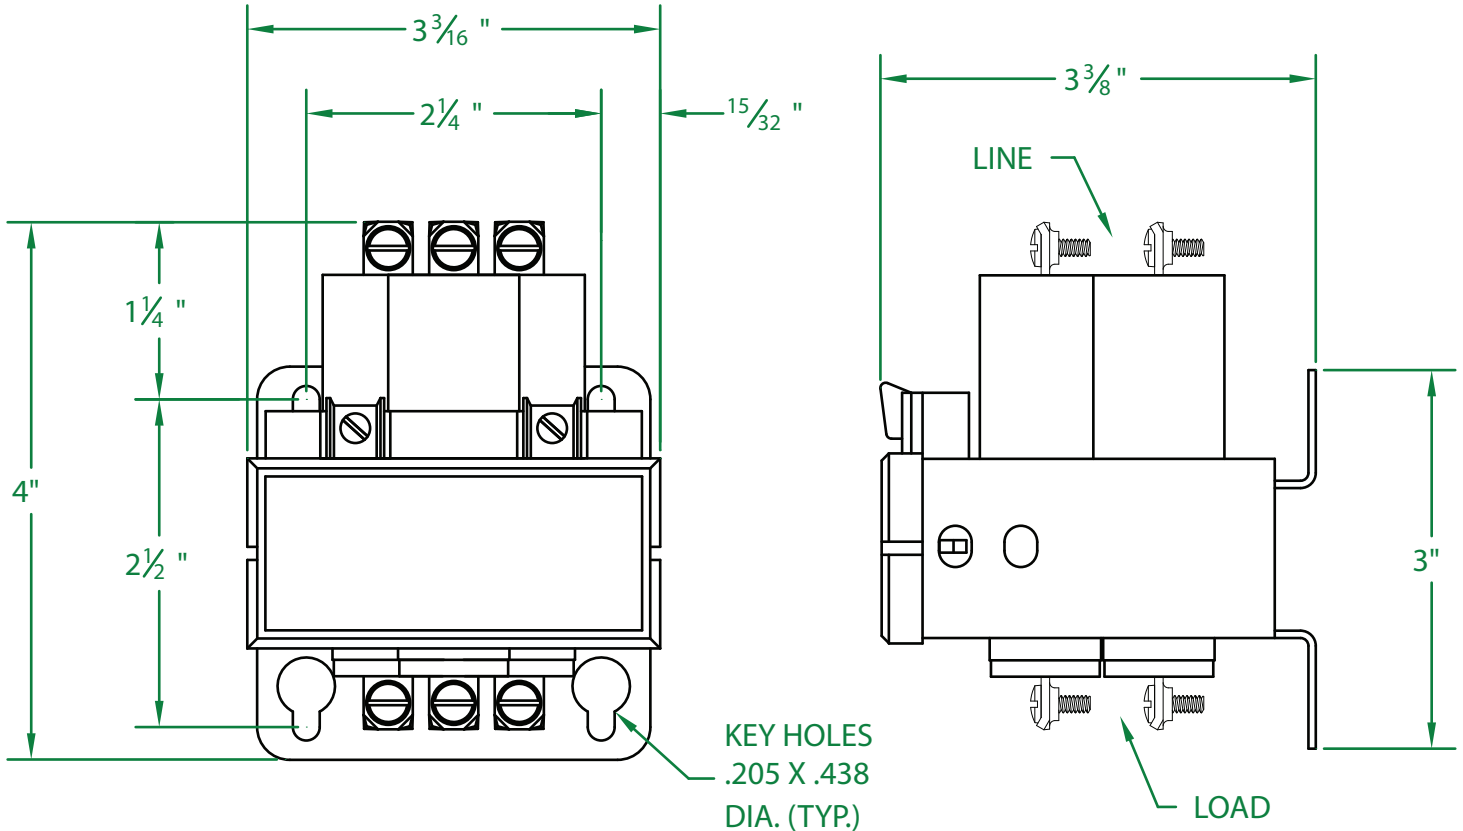

MERCURY DISPLACEMENT INDUSTRIES, INC.

Post Office Box 710 - U.S. 12 East - Edwardsburg, Michigan 49112-0710

Phone (269) 663-8574 - Fax (269) 663-2924

(800) 634-4077

INDUSTRIAL CONTROL EQUIPMENT

330NO-24A

- * CONTACT RESISTANCE .003 ohms
- * DIELECTRIC WITHSTAND 2,500 VAC RMS
- * OPERATE TIME 50 MILLISECONDS
- * RELEASE TIME 80 MILLISECONDS

* RATINGS:

CONTACTS: 30 AMP @ 600 VAC
RESISTIVE
COIL: 24V 50/60 Hz
RESISTANCE: 7.6 Ω
CURRENT: 815 mA
VA: 19.6 WATTAGE: 5.0

- * TEMPERATURE RANGE -35° TO +85° C
- * COIL TERMINALS #6 BINDING HEAD SCREWS
- * LOAD TERMINALS #8 BINDING HEAD SCREWS
- * THREE POLE / SINGLE THROW
- * MAGNETICALLY ACTIVATED
- * MERCURY CONTACTOR

* LIFE CYCLE ENDURANCE TESTS: U.L. 508 @ 100,00 & CSA 22.2 @ 250,000 CYCLES

Contactors - Relays - Switches