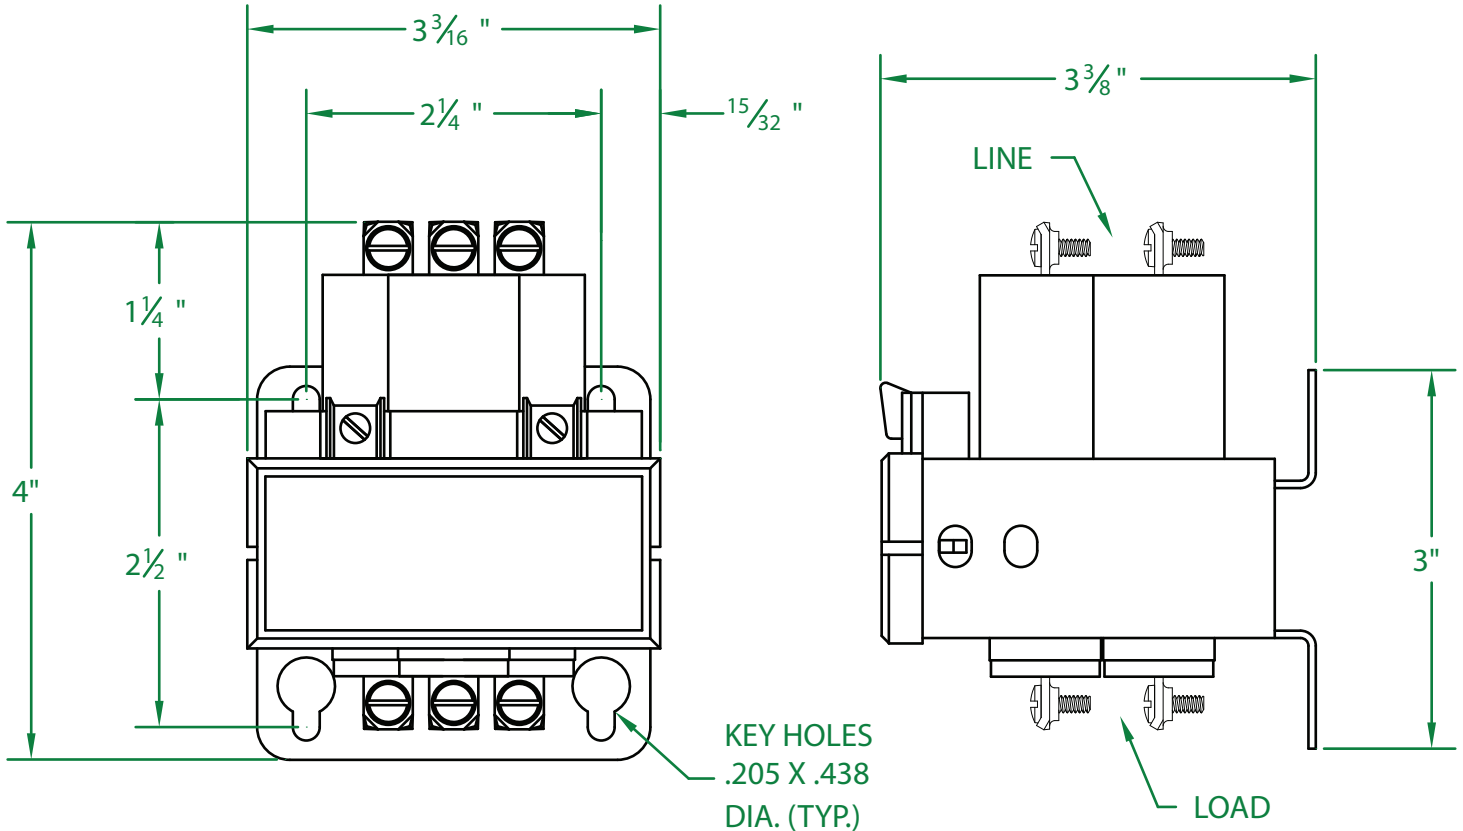

MERCURY DISPLACEMENT INDUSTRIES, INC.

Post Office Box 710 - U.S. 12 East - Edwardsburg, Michigan 49112-0710

Phone (269) 663-8574 - Fax (269) 663-2924

(800) 634-4077

INDUSTRIAL CONTROL EQUIPMENT

330NO-24AH

- * CONTACT RESISTANCE .003 ohms
- * DIELECTRIC WITHSTAND 2,500 VAC RMS
- * OPERATE TIME 50 MILLISECONDS
- * RELEASE TIME 80 MILLISECONDS
- * RATINGS:
 CONTACTS: 30 AMP @ 480 VAC
 RESISTIVE OR GENERAL PURPOSE
 COIL: 24V 50/60 Hz
 RESISTANCE: 7.6 Ω
 CURRENT: 815 mA
 VA: 19.6 WATTAGE: 5.0

- * TEMPERATURE RANGE -35° TO +85° C
- * COIL TERMINALS #6 BINDING HEAD SCREWS
- * LOAD TERMINALS #8 BINDING HEAD SCREWS
- * THREE POLE / SINGLE THROW
- * MAGNETICALLY ACTIVATED
- * MERCURY CONTACTOR

* LIFE CYCLE ENDURANCE TESTS: U.L. 508 @ 100,00 & CSA 22.2 @ 250,000 CYCLES