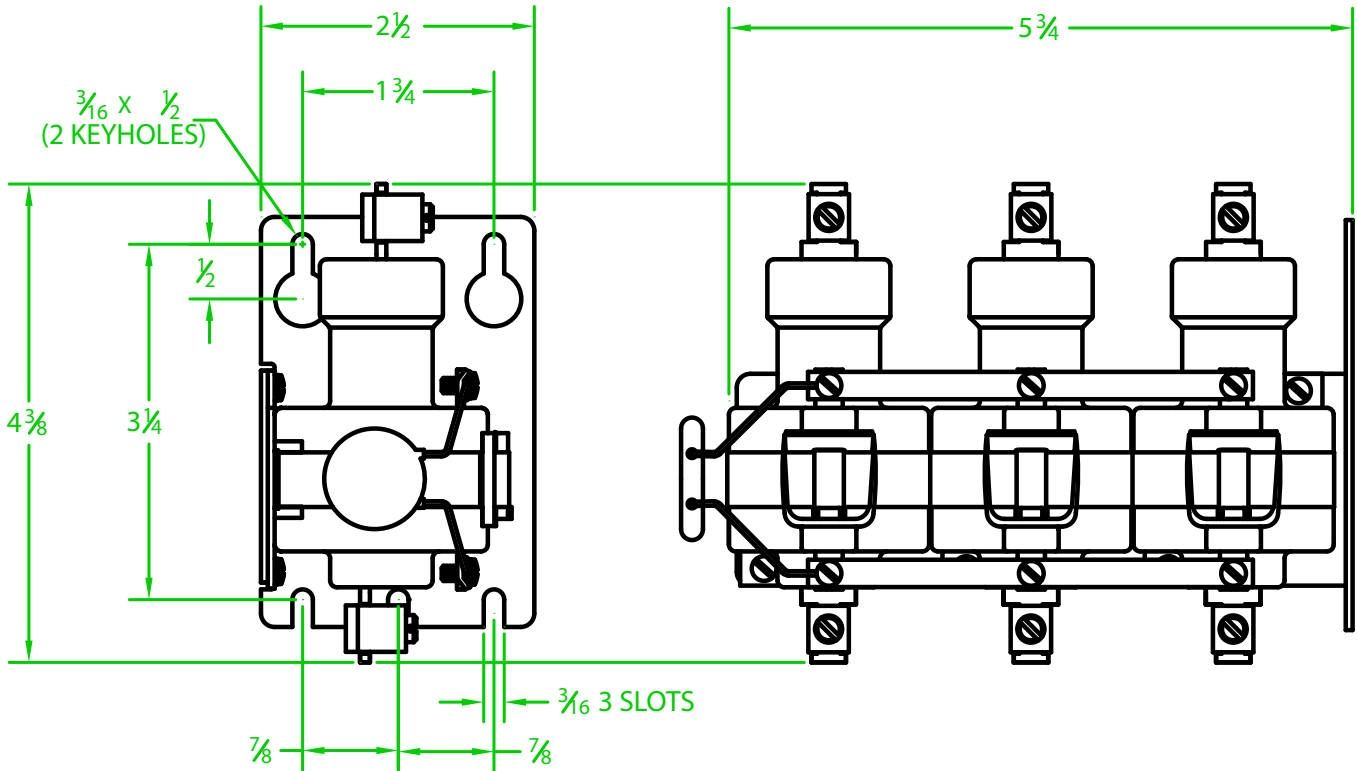

## 335NO-220AN-11

\* CONTACT RESISTANCE .003 ohms

\* DIELECTRIC WITHSTAND 2,500 VAC RMS

\* OPERATE TIME 50 MILLISECONDS

\* RELEASE TIME 80 MILLISECONDS

\* RATINGS:

CONTACTS: 35 AMPS @ 600 VAC  
RESISTIVE

COIL: 208/240V 50/60 Hz

CURRENT: 84 mA

RESISTANCE: 1,600  $\Omega$

VA: 18.6 WATTAGE: 11.4

\* TEMPERATURE RANGE -35° TO +85° C

\* COIL TERMINALS #6 BINDING HEAD SCREWS  
TORQUE TO 7 IN-LB

\* LOAD TERMINALS 4-14 A.W.G. COMPRESSION  
TYPE TORQUE TO 31.5 IN-LB

\* NARROW MOUNTING WITH M.O.V.

\* 3 POLE / SINGLE THROW

\* MAGNETICALLY ACTIVATED

\* MERCURY CONTACTOR

\* LIFE CYCLE ENDURANCE TESTS: U.L. 508 @ 100,00 & CSA 22.2 @ 250,000 CYCLES

Contactors - Relays - Switches