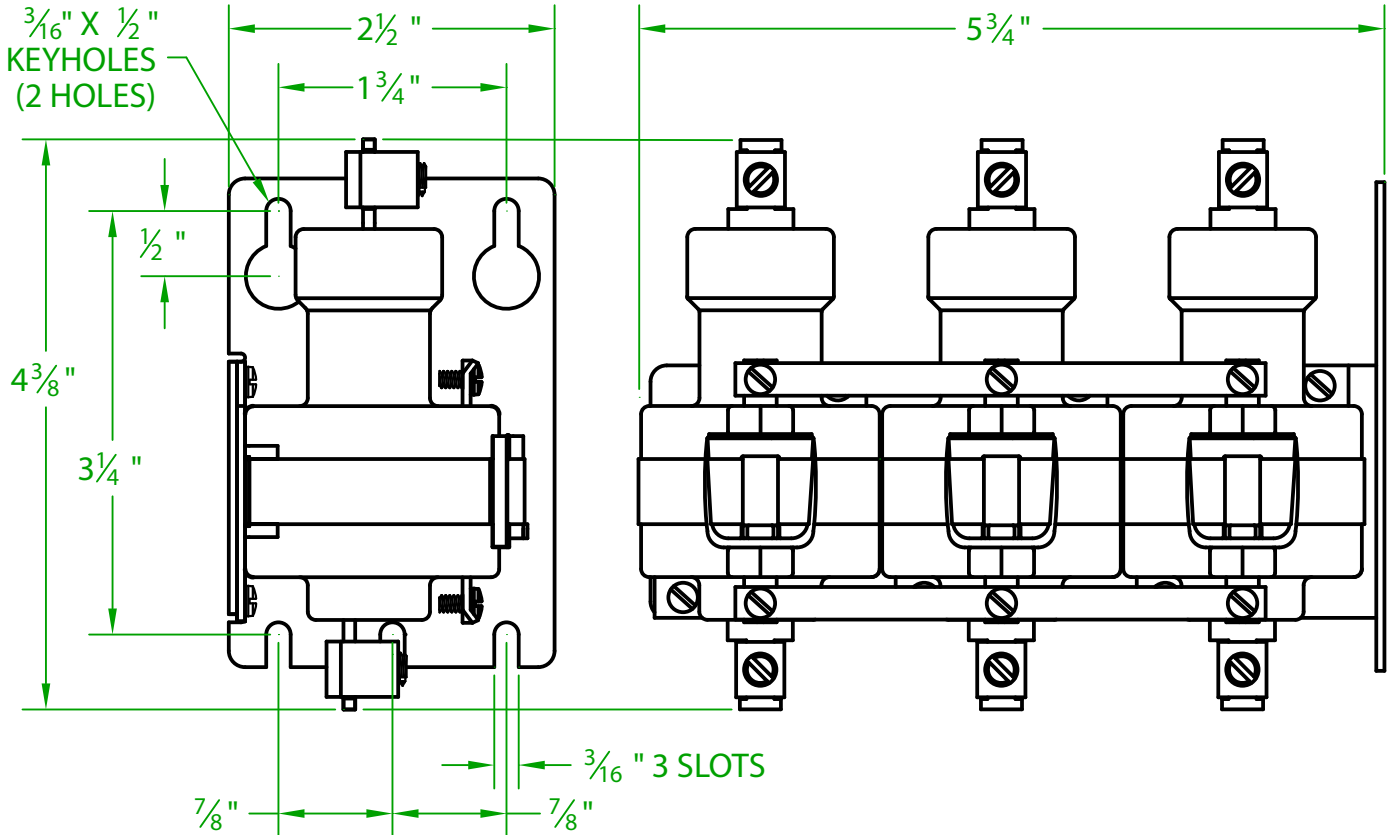

335NO-24DN

* CONTACT RESISTANCE .003 ohms

* DIELECTRIC WITHSTAND 2,500 VAC RMS

* OPERATE TIME 50 MILLISECONDS

* RELEASE TIME 80 MILLISECONDS

* RATINGS:

CONTACTS: 35 AMPS @ 600 VAC
RESISTIVE

COIL: 24 V.D.C.

CURRENT: 408 mA

RESISTANCE: 59 Ω

VA: 9.9 WATTAGE: 9.9

* TEMPERATURE RANGE -35° TO +85° C

* COIL TERMINALS #6 BINDING HEAD SCREWS
TORQUE TO 7 IN-LB

* LOAD TERMINALS 4-14 A.W.G. COMPRESSION
TYPE TORQUE TO 31.5 IN-LB

* NARROW MOUNTING

* 3 POLE / SINGLE THROW

* MAGNETICALLY ACTIVATED

* MERCURY CONTACTOR

* LIFE CYCLE ENDURANCE TESTS: U.L. 508 @ 100,00 & CSA 22.2 @ 250,000 CYCLES

Contactors - Relays - Switches

<http://www.mdius.com>