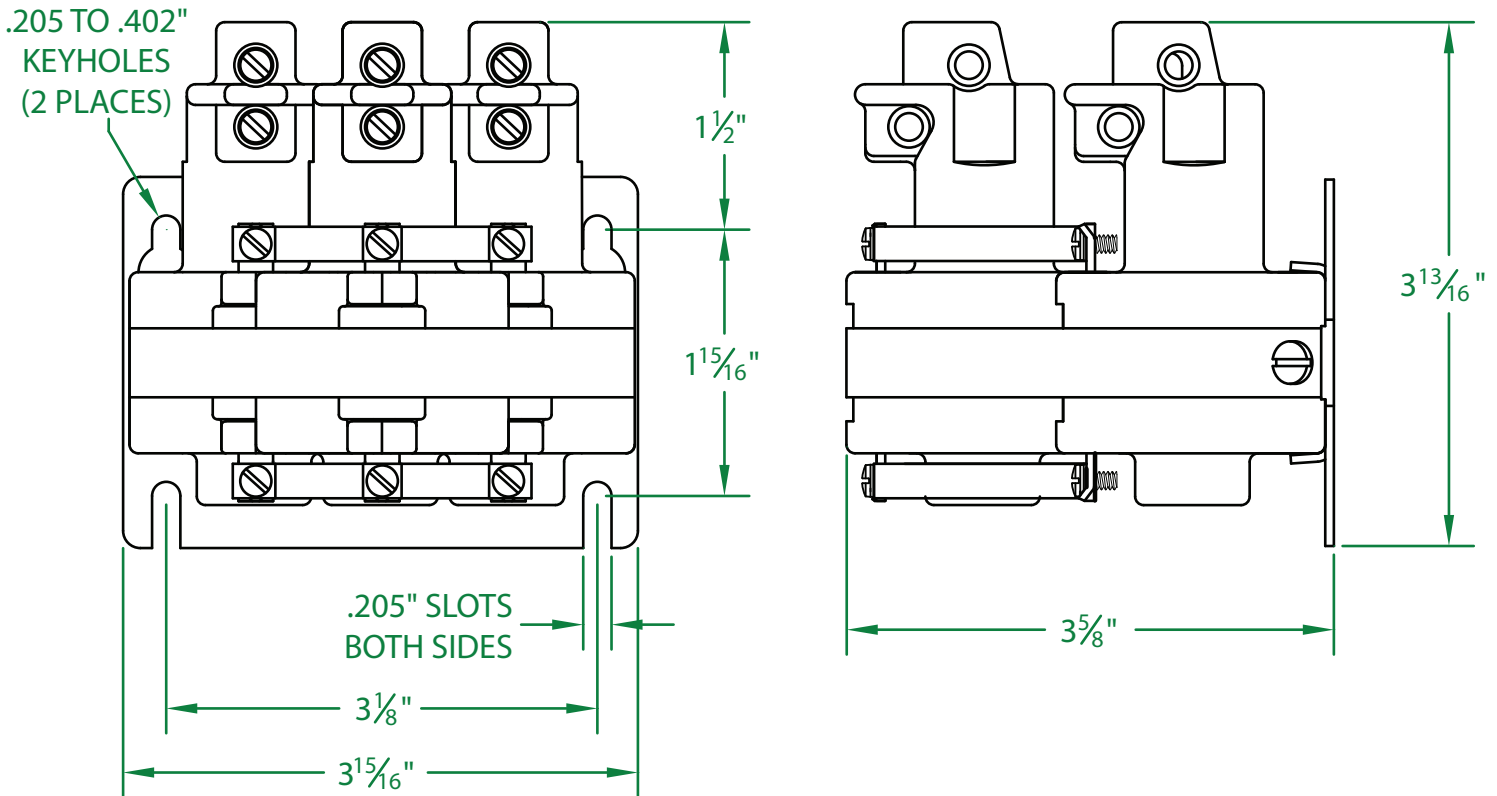

## 335NO-250DTH-18

- \* CONTACT RESISTANCE .003 ohms
- \* DIELECTRIC WITHSTAND 2,500 VAC RMS
- \* OPERATE TIME 50 MILLISECONDS
- \* RELEASE TIME 80 MILLISECONDS
- \* RATINGS:
  - CONTACTS: 35 AMP @ 600 VAC RESISTIVE
  - COIL: 250 V.D.C.
  - RESISTANCE: 4,1933  $\Omega$
  - CURRENT: 51 mA
  - VA: 12.6 WATTAGE: 12.6

- \* TEMPERATURE RANGE  $-35^{\circ}$  TO  $+85^{\circ}$  C
- \* COIL TERMINALS #6 BINDING HEAD SCREWS TORQUE TO 7 IN-LB
- \* LOAD TERMINALS 6-14 AWG
- \* THREE POLE / SINGLE THROW
- \* STEEL STRAP (-18)
- \* MAGNETICALLY ACTIVATED
- \* MERCURY CONTACTOR

\* LIFE CYCLE ENDURANCE TESTS: U.L. 508 @ 100,00 & CSA 22.2 @ 250,000 CYCLES

Contactors - Relays - Switches