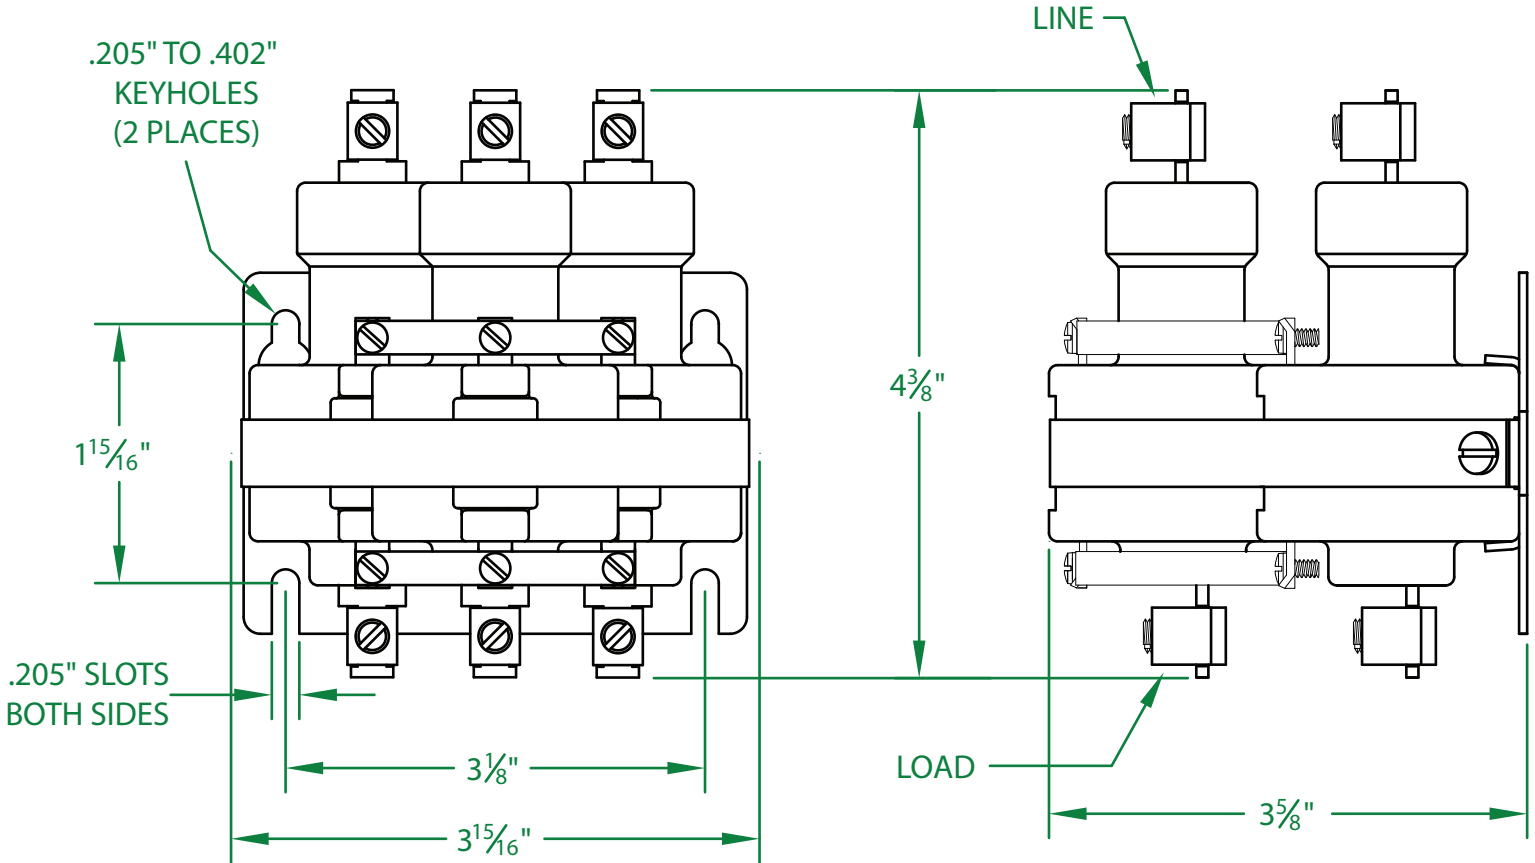

## 335NO-480A-18

\* CONTACT RESISTANCE .003 ohms

\* DIELECTRIC WITHSTAND 2,500 VAC RMS

\* OPERATE TIME 50 MILLISECONDS

\* RELEASE TIME 80 MILLISECONDS

\* RATINGS:

CONTACTS: 35 AMP @ 600 VAC  
RESISTIVE

COIL: 480V 50/60 Hz

RESISTANCE: 6,667 Ω

CURRENT: 36 mA

VA: 17.7 WATTAGE: 9.0

\* TEMPERATURE RANGE -35° TO +85° C

\* COIL TERMINALS #6 BINDING HEAD SCREWS  
TORQUE TO 7 IN-LB

\* LOAD TERMINALS 4-14 AWG COMPRESSION TYPE  
TORQUE TO 31.5 IN-LB

\* THREE POLE / SINGLE THROW

\* STEEL STRAP (-18)

\* MAGNETICALLY ACTIVATED

\* MERCURY CONTACTOR

\* LIFE CYCLE ENDURANCE TESTS: U.L. 508 @ 100,00 & CSA 22.2 @ 250,000 CYCLES

Contactors - Relays - Switches

<http://www.mdius.com>