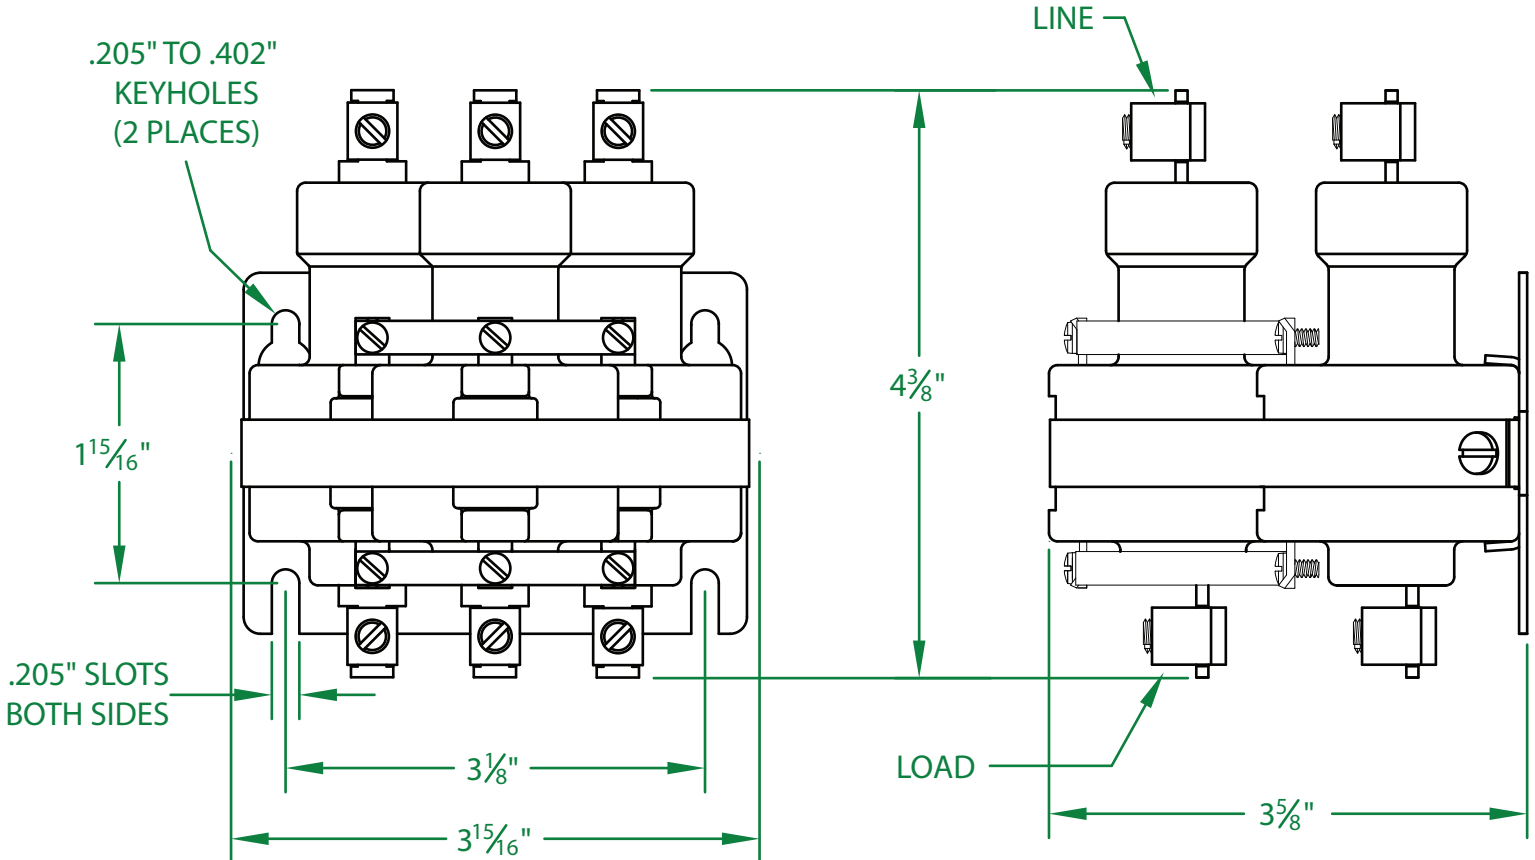

* CONTACT RESISTANCE .003 ohms

* DIELECTRIC WITHSTAND 2,500 VAC RMS

* OPERATE TIME 50 MILLISECONDS

* RELEASE TIME 80 MILLISECONDS

* RATINGS:

CONTACTS: 35 AMP @ 480 VAC
RESISTIVE OR GENERAL PURPOSE

COIL: 480V 50/60 Hz
RESISTANCE: 6,667 Ω

CURRENT: 36 mA
VA: 17.7 WATTAGE: 9.0

* TEMPERATURE RANGE -35° TO +85° C

* COIL TERMINALS #6 BINDING HEAD SCREWS
TORQUE TO 7 IN-LB

* LOAD TERMINALS 4-14 AWG COMPRESSION TYPE
TORQUE TO 31.5 IN-LB

* THREE POLE / SINGLE THROW

* STEEL STRAP (-18)

* MAGNETICALLY ACTIVATED

* MERCURY CONTACTOR

* LIFE CYCLE ENDURANCE TESTS: U.L. 508 @ 100,00 & CSA 22.2 @ 250,000 CYCLES

Contactors - Relays - Switches

<http://www.mdius.com>