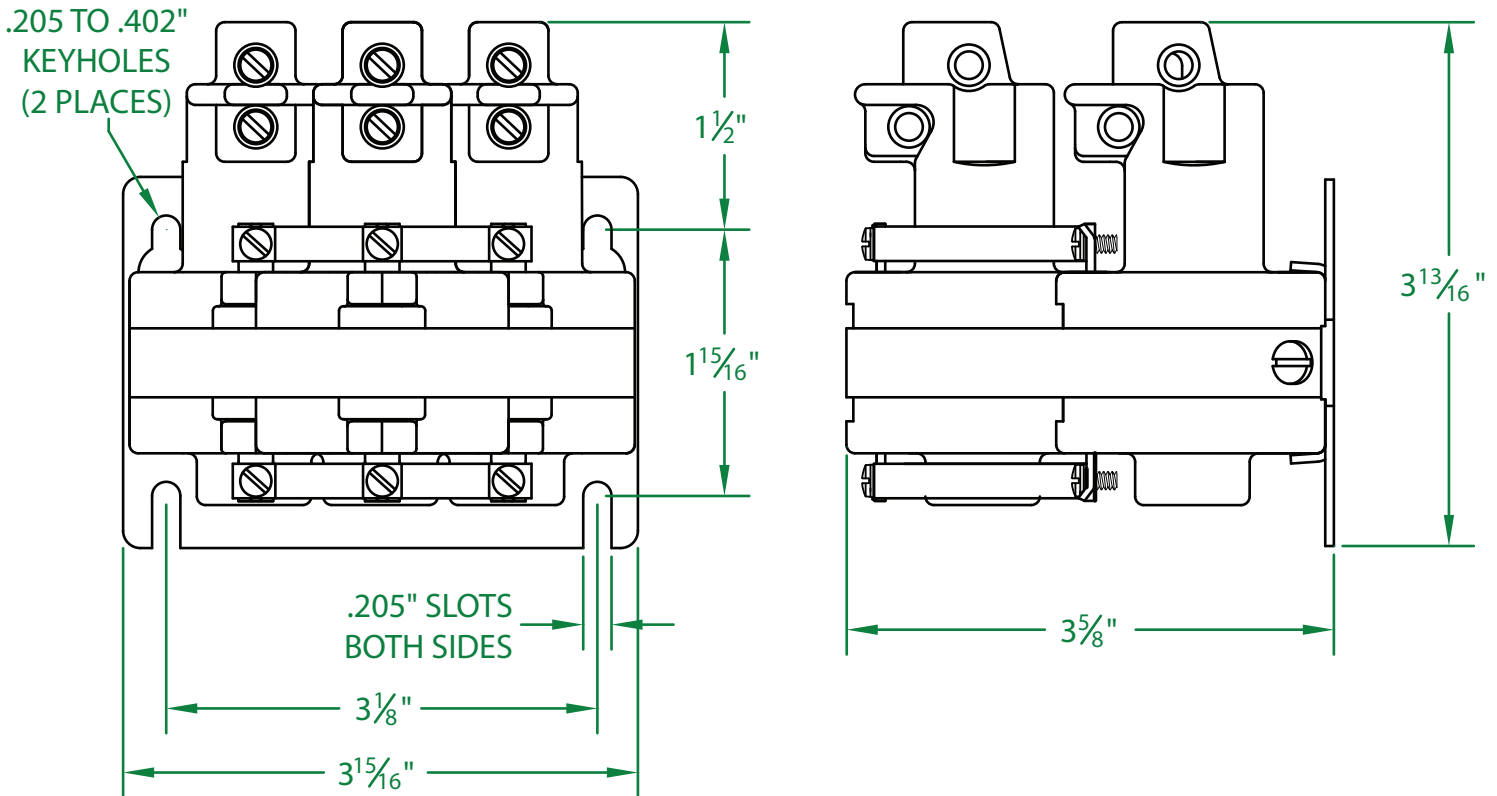

* CONTACT RESISTANCE .003 ohms

* DIELECTRIC WITHSTAND 2,500 VAC RMS

* OPERATE TIME 50 MILLISECONDS

* RELEASE TIME 80 MILLISECONDS

* RATINGS:

CONTACTS: 35 AMP @ 600 VAC
RESISTIVE

COIL: 480V 50/60 Hz

RESISTANCE: 6,677 Ω

CURRENT: 36 mA

VA: 17.7 WATTAGE: 9.0

* TEMPERATURE RANGE -35° TO +85° C

* COIL TERMINALS #6 BINDING HEAD SCREWS
TORQUE TO 7 IN-LB

* LOAD TERMINALS 6-14 AWG

* THREE POLE / SINGLE THROW

* STEEL STRAP (-18)

* MAGNETICALLY ACTIVATED