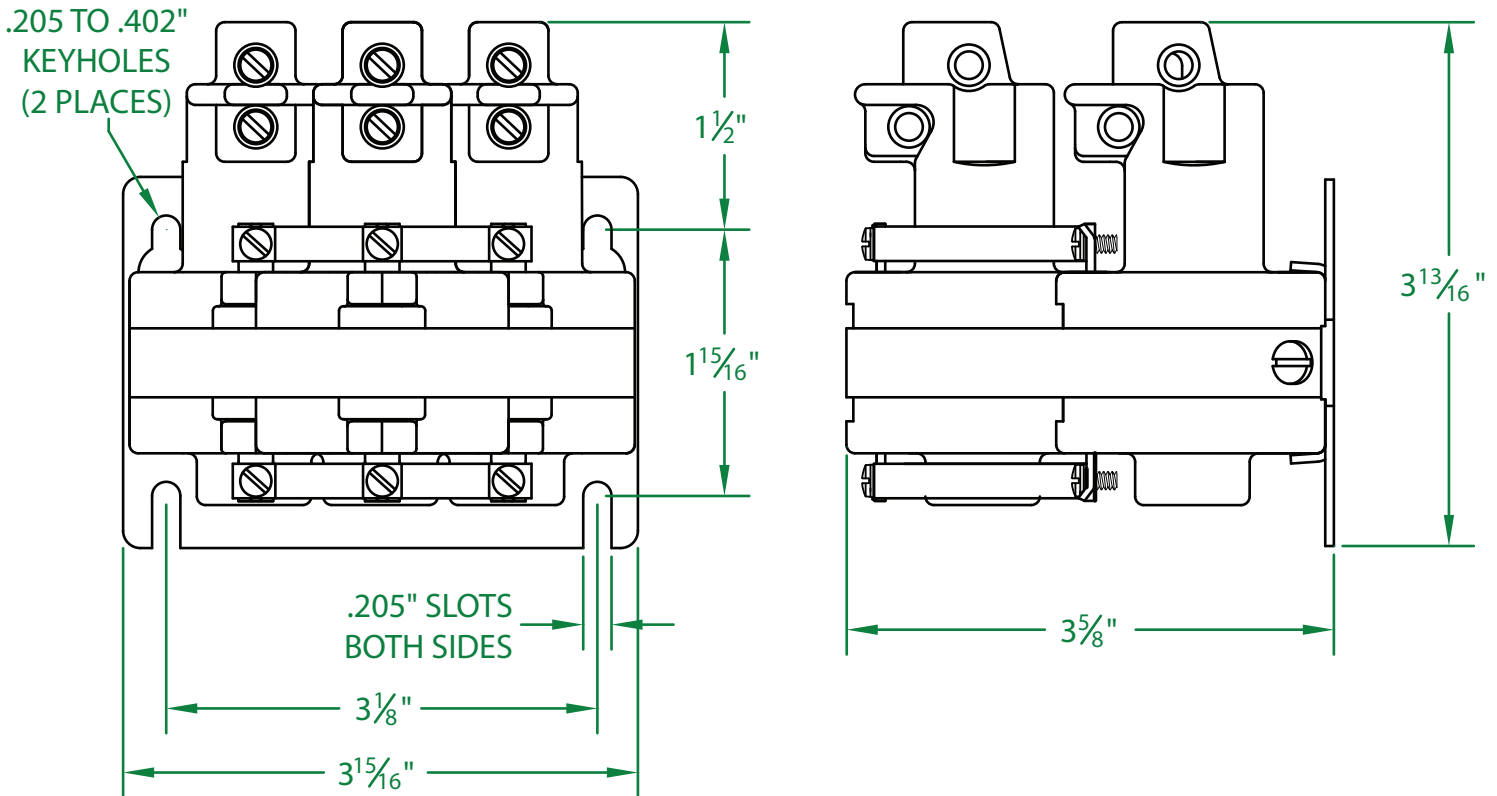

* CONTACT RESISTANCE .003 ohms

* DIELECTRIC WITHSTAND 2,500 VAC RMS

* OPERATE TIME 50 MILLISECONDS

* RELEASE TIME 80 MILLISECONDS

* RATINGS:

CONTACTS: 35 AMP @ 600 VAC
RESISTIVE OR GENERAL PURPOSE

COIL: 480V 50/60 Hz
RESISTANCE: 6,677 Ω

CURRENT: 36 mA
VA: 17.7 WATTAGE: 9.0

* TEMPERATURE RANGE -35° TO $+85^{\circ}$ C

* COIL TERMINALS #6 BINDING HEAD SCREWS
TORQUE TO 7 IN-LB

* LOAD TERMINALS 6-14 AWG

* THREE POLE / SINGLE THROW

* STEEL STRAP (-18)