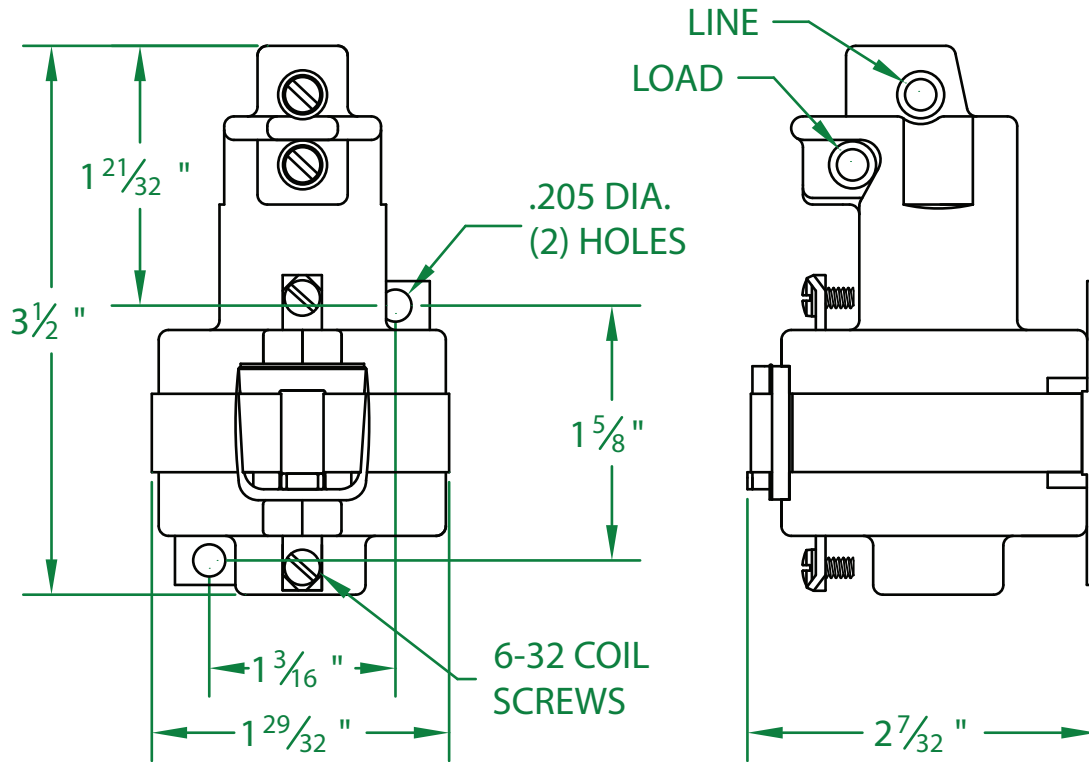

35NO-120AT

* CONTACT RESISTANCE .003 ohms

* DIELECTRIC WITHSTAND 2,500 VAC RMS

* OPERATE TIME 50 MILLISECONDS

* RELEASE TIME 80 MILLISECONDS

* RATINGS:

CONTACTS: 35 AMP @ 480 VAC
RESISTIVE

COIL: 120V 50/60 Hz

RESISTANCE: 1,250 Ω

CURRENT: 53 mA

VA: 6.4   WATTAGE: 3.5

* TEMPERATURE RANGE -35° TO +85° C

* COIL TERMINALS #6 BINDING HEAD SCREWS
TORQUE TO 7 IN-LB

* LOAD TERMINALS 6-14 AWG

* SINGLE POLE / SINGLE THROW

* MAGNETICALLY ACTIVATED

* MERCURY CONTACTOR

* LIFE CYCLE ENDURANCE TESTS: U.L. 508 @ 100,00 & CSA 22.2 @ 250,000 CYCLES

Contactors - Relays - Switches

<http://www.mdius.com>