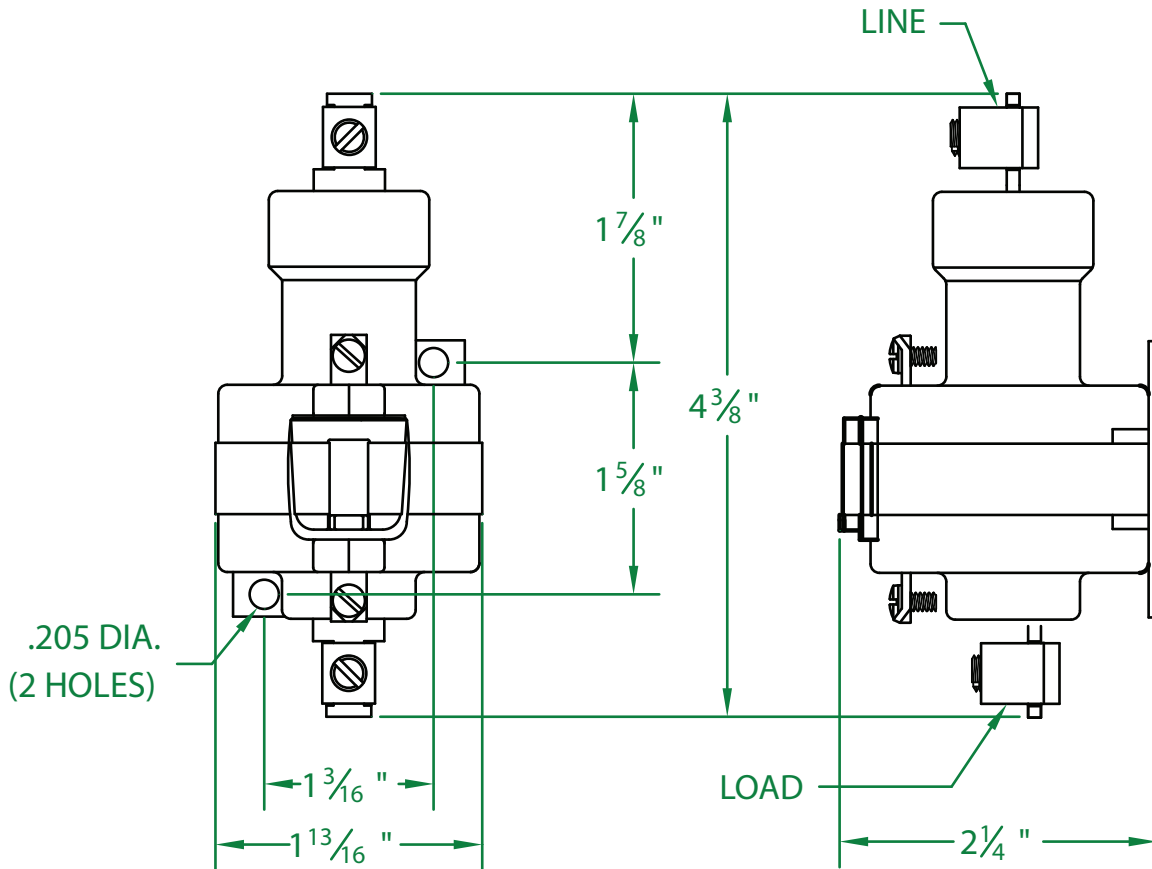

## 35NO-12DH

\* CONTACT RESISTANCE .003 ohms

\* DIELECTRIC WITHSTAND 2,500 VAC RMS

\* OPERATE TIME 50 MILLISECONDS

\* RELEASE TIME 80 MILLISECONDS

\* RATINGS:

CONTACTS: 35 AMP @ 480 VAC  
RESISTIVE OR GENERAL PURPOSE

COIL: 12 V.D.C.

RESISTANCE: 36  $\Omega$

CURRENT: 333 mA

VA: 4.0 WATTAGE: 4.0

\* TEMPERATURE RANGE -35° TO +85° C

\* COIL TERMINALS #6 BINDING HEAD SCREWS  
TORQUE TO 7 IN-LB

\* LOAD TERMINALS 4-14 AWG COMPRESSION TYPE  
TORQUE TO 31.5 IN-LB

\* SINGLE POLE / SINGLE THROW

\* MAGNETICALLY ACTIVATED

\* MERCURY CONTACTOR

\* LIFE CYCLE ENDURANCE TESTS: U.L. 508 @ 100,00 & CSA 22.2 @ 250,000 CYCLES

Contactors - Relays - Switches

<http://www.mdious.com>