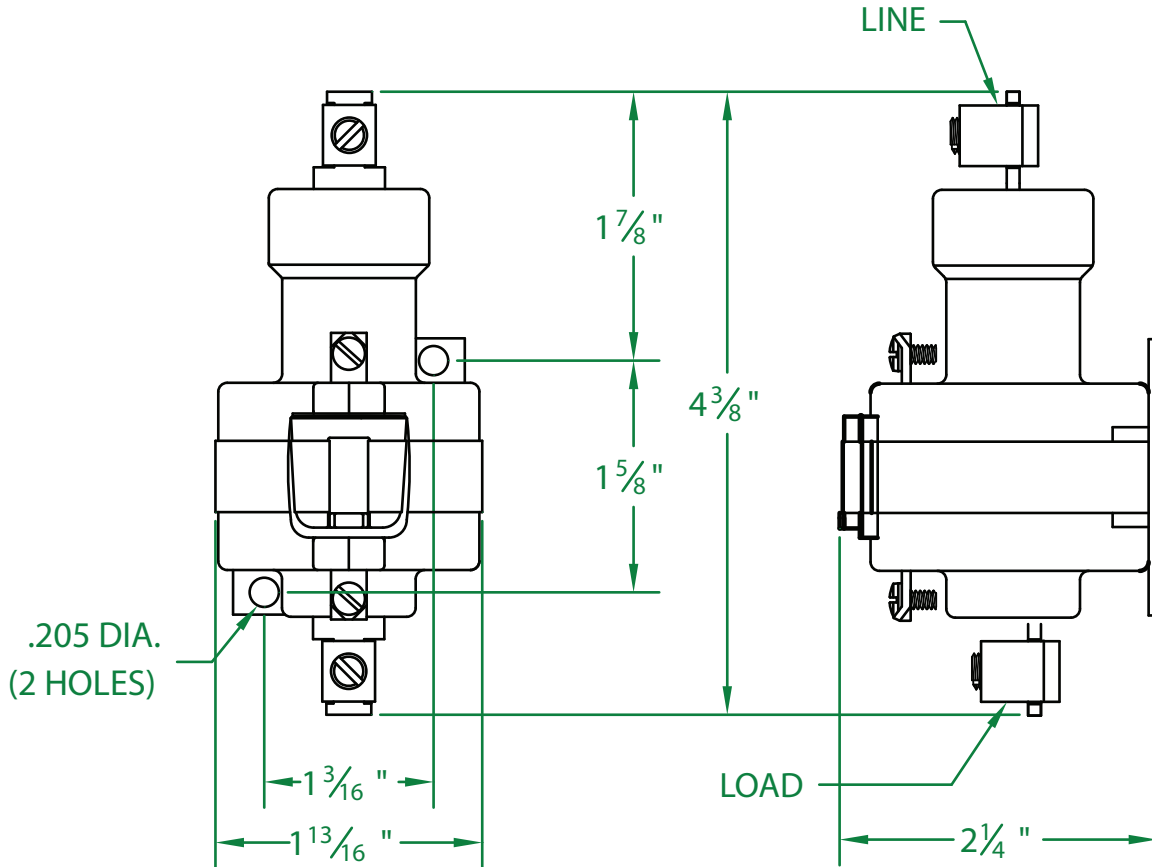

35NO-208AH

* CONTACT RESISTANCE .003 ohms

* DIELECTRIC WITHSTAND 2,500 VAC RMS

* OPERATE TIME 50 MILLISECONDS

* RELEASE TIME 80 MILLISECONDS

* RATINGS:

CONTACTS: 35 AMP @ 480 VAC
RESISTIVE OR GENERAL PURPOSE

COIL: 208V 50/60 Hz
RESISTANCE: 3,400 Ω

CURRENT: 30 mA
VA: 6.2 WATTAGE: 3.1

* TEMPERATURE RANGE -35° TO +85° C

* COIL TERMINALS #6 BINDING HEAD SCREWS
TORQUE TO 7 IN-LB

* LOAD TERMINALS 4-14 AWG COMPRESSION TYPE
TORQUE TO 31.5 IN-LB

* SINGLE POLE / SINGLE THROW

* MAGNETICALLY ACTIVATED

* MERCURY CONTACTOR

* LIFE CYCLE ENDURANCE TESTS: U.L. 508 @ 100,00 & CSA 22.2 @ 250,000 CYCLES

Contactors - Relays - Switches

<http://www.mdious.com>