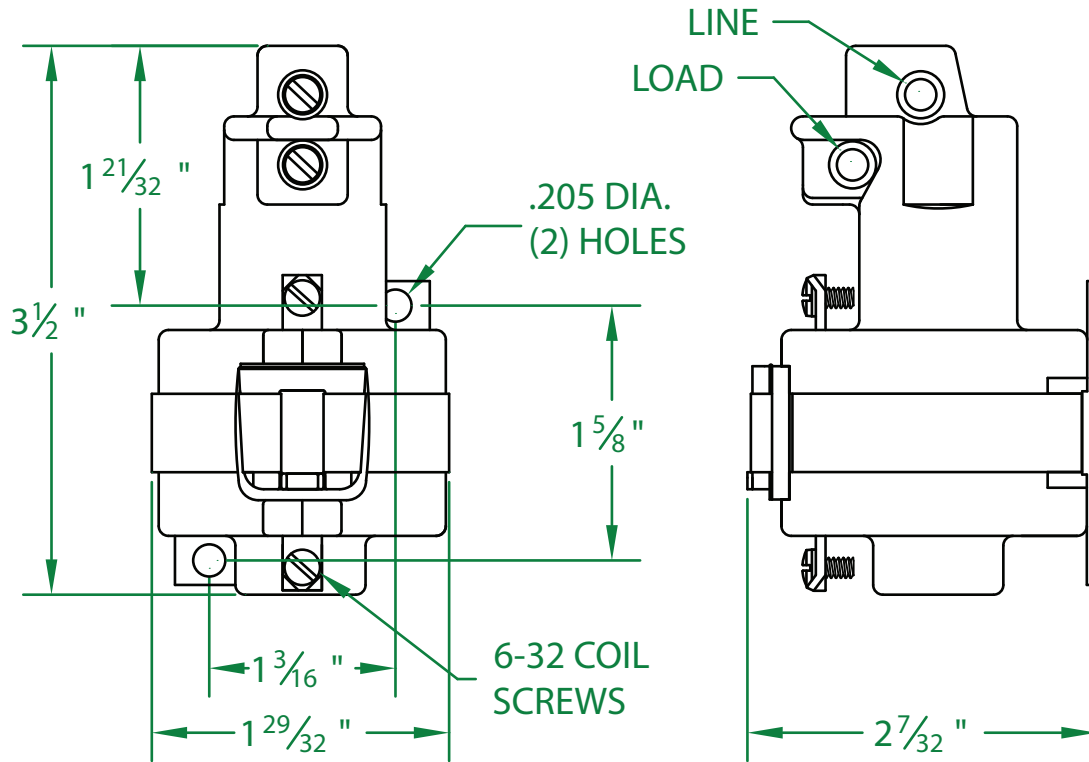

35NO-208AT

* CONTACT RESISTANCE .003 ohms

* DIELECTRIC WITHSTAND 2,500 VAC RMS

* OPERATE TIME 50 MILLISECONDS

* RELEASE TIME 80 MILLISECONDS

* RATINGS:

CONTACTS: 35 AMP @ 480 VAC
RESISTIVE

COIL: 208V 50/60 Hz

RESISTANCE: 3,400 Ω

CURRENT: 30 mA

VA: 6.2   WATTAGE: 3.1

* TEMPERATURE RANGE -35° TO +85° C

* COIL TERMINALS #6 BINDING HEAD SCREWS
TORQUE TO 7 IN-LB

* LOAD TERMINALS 6-14 AWG

* SINGLE POLE / SINGLE THROW

* MAGNETICALLY ACTIVATED

* MERCURY CONTACTOR

* LIFE CYCLE ENDURANCE TESTS: U.L. 508 @ 100,00 & CSA 22.2 @ 250,000 CYCLES

Contactors - Relays - Switches

<http://www.mdius.com>