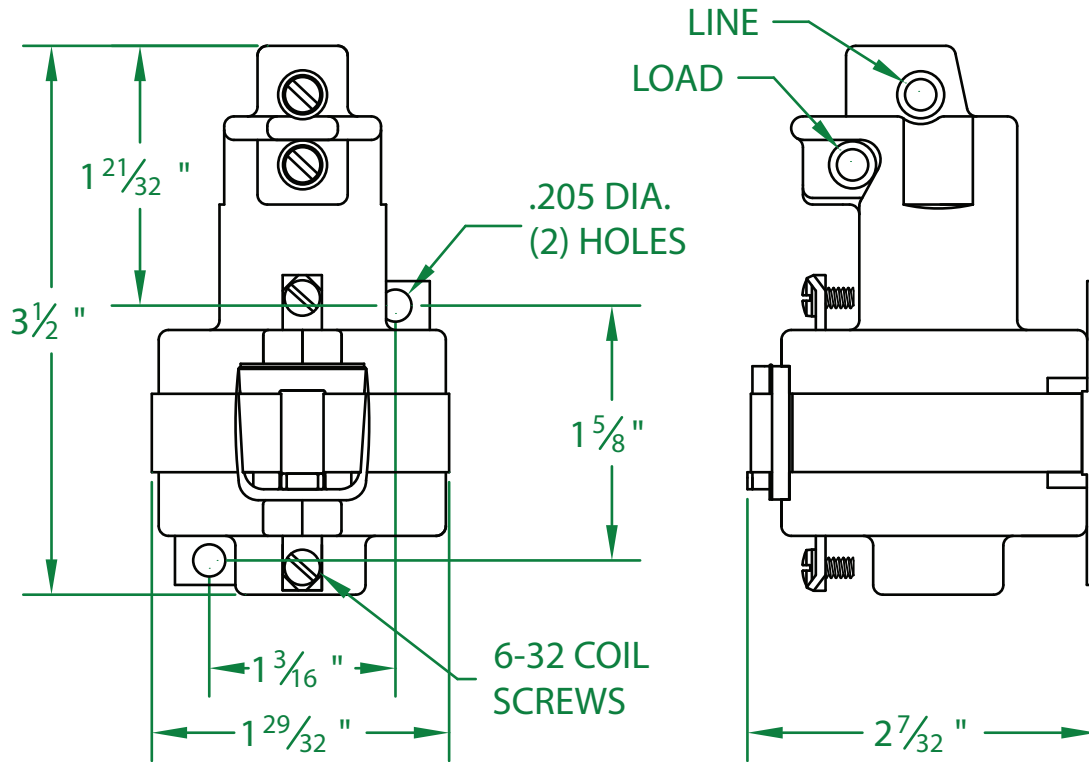

## 35NO-208ATH

\* CONTACT RESISTANCE .003 ohms

\* DIELECTRIC WITHSTAND 2,500 VAC RMS

\* OPERATE TIME 50 MILLISECONDS

\* RELEASE TIME 80 MILLISECONDS

\* RATINGS:

CONTACTS: 35 AMP @ 480 VAC  
RESISTIVE OR GENERAL PURPOSE

COIL: 208V 50/60 Hz  
RESISTANCE: 3,400  $\Omega$

CURRENT: 30 mA  
VA: 6.2      WATTAGE: 3.1

\* TEMPERATURE RANGE -35° TO +85° C

\* COIL TERMINALS #6 BINDING HEAD SCREWS  
TORQUE TO 7 IN-LB

\* LOAD TERMINALS 6-14 AWG

\* SINGLE POLE / SINGLE THROW

\* MAGNETICALLY ACTIVATED

\* MERCURY CONTACTOR

\* LIFE CYCLE ENDURANCE TESTS: U.L. 508 @ 100,00 & CSA 22.2 @ 250,000 CYCLES

Contactors - Relays - Switches

<http://www.mdious.com>