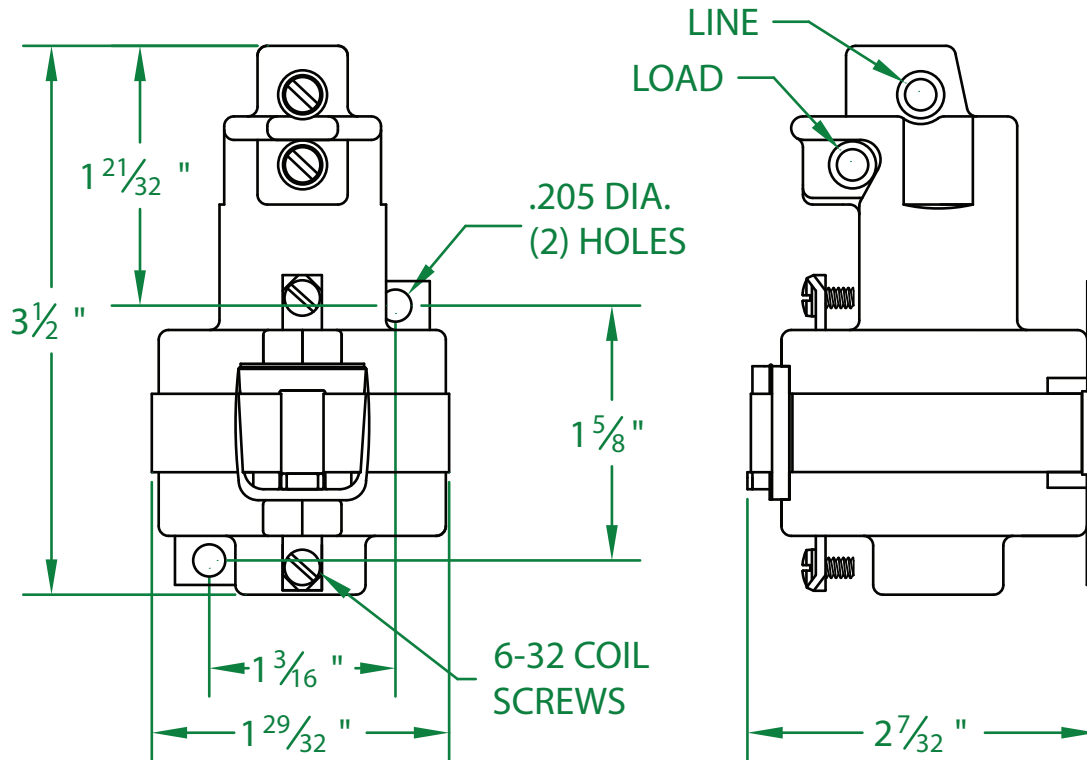

* CONTACT RESISTANCE .003 ohms

* DIELECTRIC WITHSTAND 2,500 VAC RMS

* OPERATE TIME 50 MILLISECONDS

* RELEASE TIME 80 MILLISECONDS

* RATINGS:

CONTACTS: 35 AMP @ 480 VAC
RESISTIVE OR GENERAL PURPOSE

COIL: 208/240V 50/60 Hz

RESISTANCE: 4,800 Ω

CURRENT: 28 mA

VA: 6.2 WATTAGE: 3.8

* TEMPERATURE RANGE -35° TO +85° C

* COIL TERMINALS #6 BINDING HEAD SCREWS
TORQUE TO 7 IN-LB

* LOAD TERMINALS 6-14 AWG

* SINGLE POLE / SINGLE THROW

* MAGNETICALLY ACTIVATED