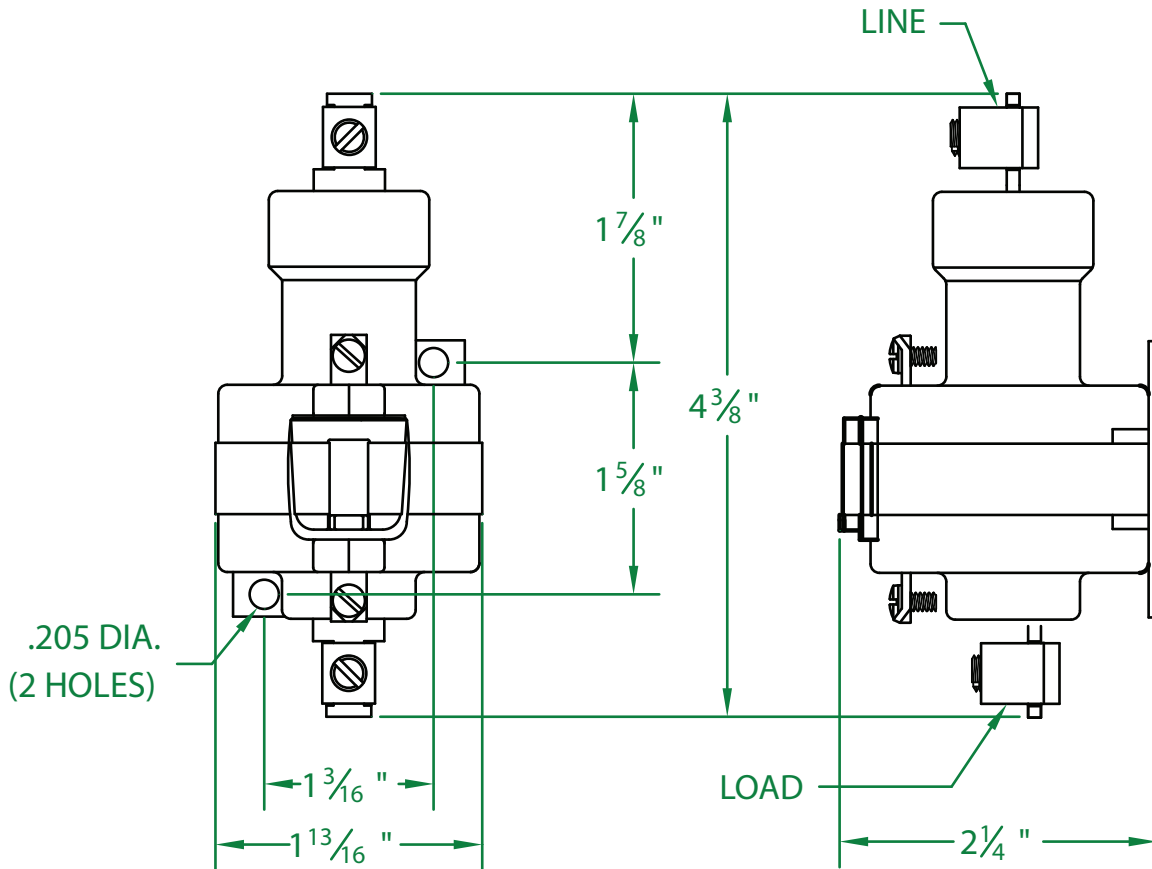

## 35NO-24A

\* CONTACT RESISTANCE .003 ohms

\* DIELECTRIC WITHSTAND 2,500 VAC RMS

\* OPERATE TIME 50 MILLISECONDS

\* RELEASE TIME 80 MILLISECONDS

\* RATINGS:

CONTACTS: 35 AMP @ 600 VAC  
RESISTIVE

COIL: 24V 50/60 Hz

RESISTANCE: 50  $\Omega$

CURRENT: 242 mA

VA: 5.8      WATTAGE: 2.9

\* TEMPERATURE RANGE -35° TO +85° C

\* COIL TERMINALS #6 BINDING HEAD SCREWS  
TORQUE TO 7 IN-LB

\* LOAD TERMINALS 4-14 AWG COMPRESSION TYPE  
TORQUE TO 31.5 IN-LB

\* SINGLE POLE / SINGLE THROW

\* MAGNETICALLY ACTIVATED

\* MERCURY CONTACTOR

\* LIFE CYCLE ENDURANCE TESTS: U.L. 508 @ 100,00 & CSA 22.2 @ 250,000 CYCLES

Contactors - Relays - Switches

<http://www.mdius.com>