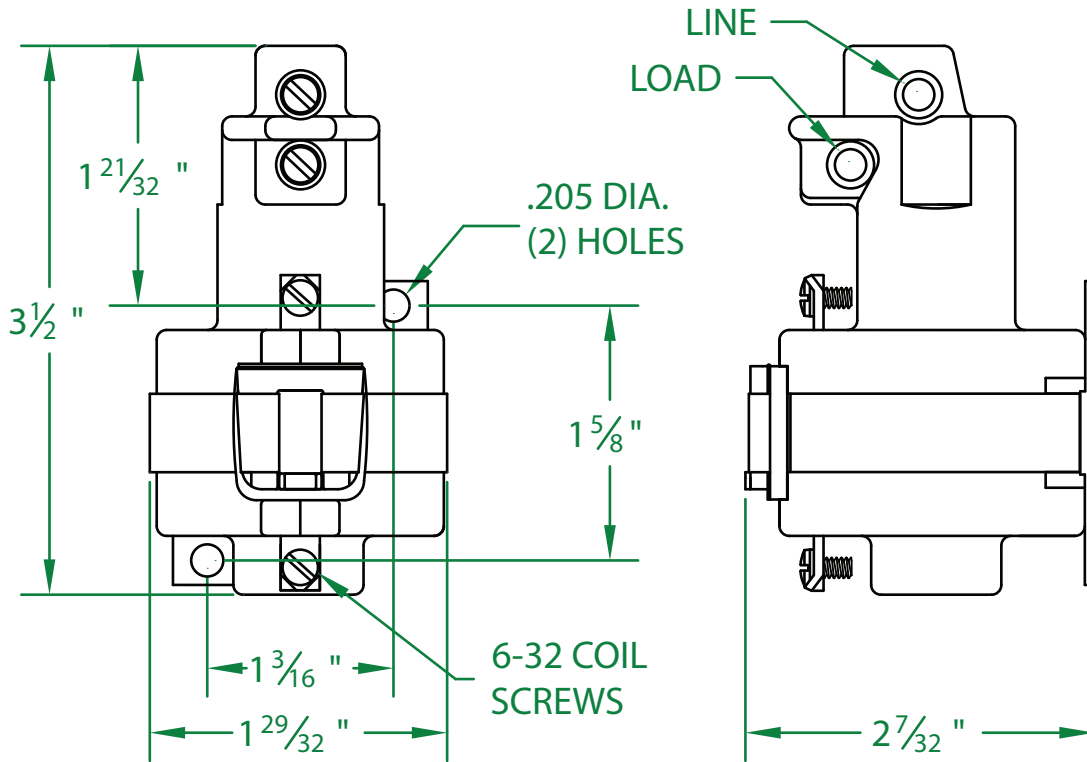

35NO-24ATH

* CONTACT RESISTANCE .003 ohms

* DIELECTRIC WITHSTAND 2,500 VAC RMS

* OPERATE TIME 50 MILLISECONDS

* RELEASE TIME 80 MILLISECONDS

* RATINGS:

CONTACTS: 35 AMP @ 480 VAC
RESISTIVE OR GENERAL PURPOSE

COIL: 24V 50/60 Hz

RESISTANCE: 50 Ω

CURRENT: 242 mA

VA: 5.8 WATTAGE: 2.9

* TEMPERATURE RANGE -35° TO +85° C

* COIL TERMINALS #6 BINDING HEAD SCREWS
TORQUE TO 7 IN-LB

* LOAD TERMINALS 6-14 AWG

* SINGLE POLE / SINGLE THROW

* MAGNETICALLY ACTIVATED

* MERCURY CONTACTOR

* LIFE CYCLE ENDURANCE TESTS: U.L. 508 @ 100,00 & CSA 22.2 @ 250,000 CYCLES

Contactors - Relays - Switches

<http://www.mdious.com>