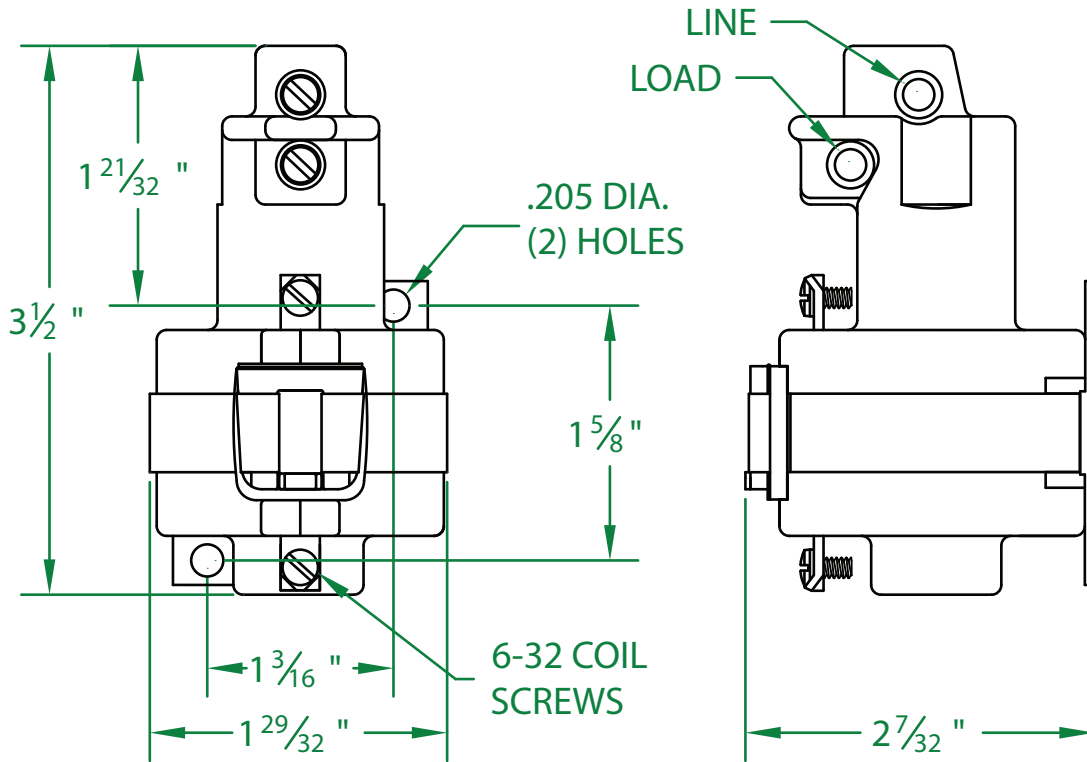

35NO-24DTH

INDUSTRIAL CONTROL EQUIPMENT

* CONTACT RESISTANCE .003 ohms

* DIELECTRIC WITHSTAND 2,500 VAC RMS

* OPERATE TIME 50 MILLISECONDS

* RELEASE TIME 80 MILLISECONDS

* RATINGS:

CONTACTS: 35 AMP @ 480 VAC
RESISTIVE OR GENERAL PURPOSE

COIL: 24 V.D.C.
RESISTANCE: 176 Ω

CURRENT: 136 mA
VA: 3.3 WATTAGE: 3.3

* TEMPERATURE RANGE -35° TO +85° C

* COIL TERMINALS #6 BINDING HEAD SCREWS
TORQUE TO 7 IN-LB

* LOAD TERMINALS 6-14 AWG

* SINGLE POLE / SINGLE THROW

* MAGNETICALLY ACTIVATED

* MERCURY CONTACTOR

* LIFE CYCLE ENDURANCE TESTS: U.L. 508 @ 100,00 & CSA 22.2 @ 250,000 CYCLES

Contactors - Relays - Switches

<http://www.mdious.com>