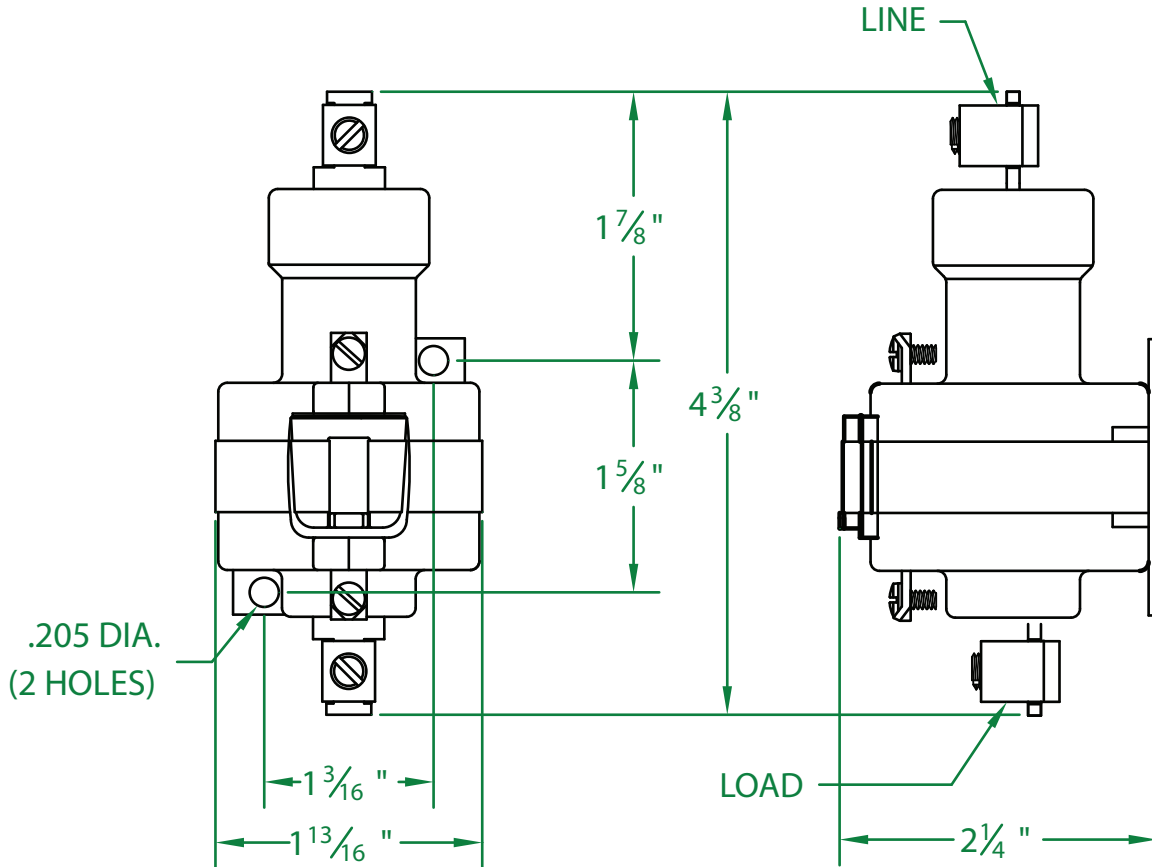

35NO-48DH

* CONTACT RESISTANCE .003 ohms

* DIELECTRIC WITHSTAND 2,500 VAC RMS

* OPERATE TIME 50 MILLISECONDS

* RELEASE TIME 80 MILLISECONDS

* RATINGS:

CONTACTS: 35 AMP @ 480 VAC
RESISTIVE OR GENERAL PURPOSE

COIL: 48 V.D.C.

RESISTANCE: 636 Ω

CURRENT: 75 mA

VA: 3.6 WATTAGE: 3.6

* TEMPERATURE RANGE -35° TO +85° C

* COIL TERMINALS #6 BINDING HEAD SCREWS
TORQUE TO 7 IN-LB

* LOAD TERMINALS 4-14 AWG COMPRESSION TYPE
TORQUE TO 31.5 IN-LB

* SINGLE POLE / SINGLE THROW

* MAGNETICALLY ACTIVATED

* MERCURY CONTACTOR

* LIFE CYCLE ENDURANCE TESTS: U.L. 508 @ 100,00 & CSA 22.2 @ 250,000 CYCLES

Contactors - Relays - Switches

<http://www.mdious.com>