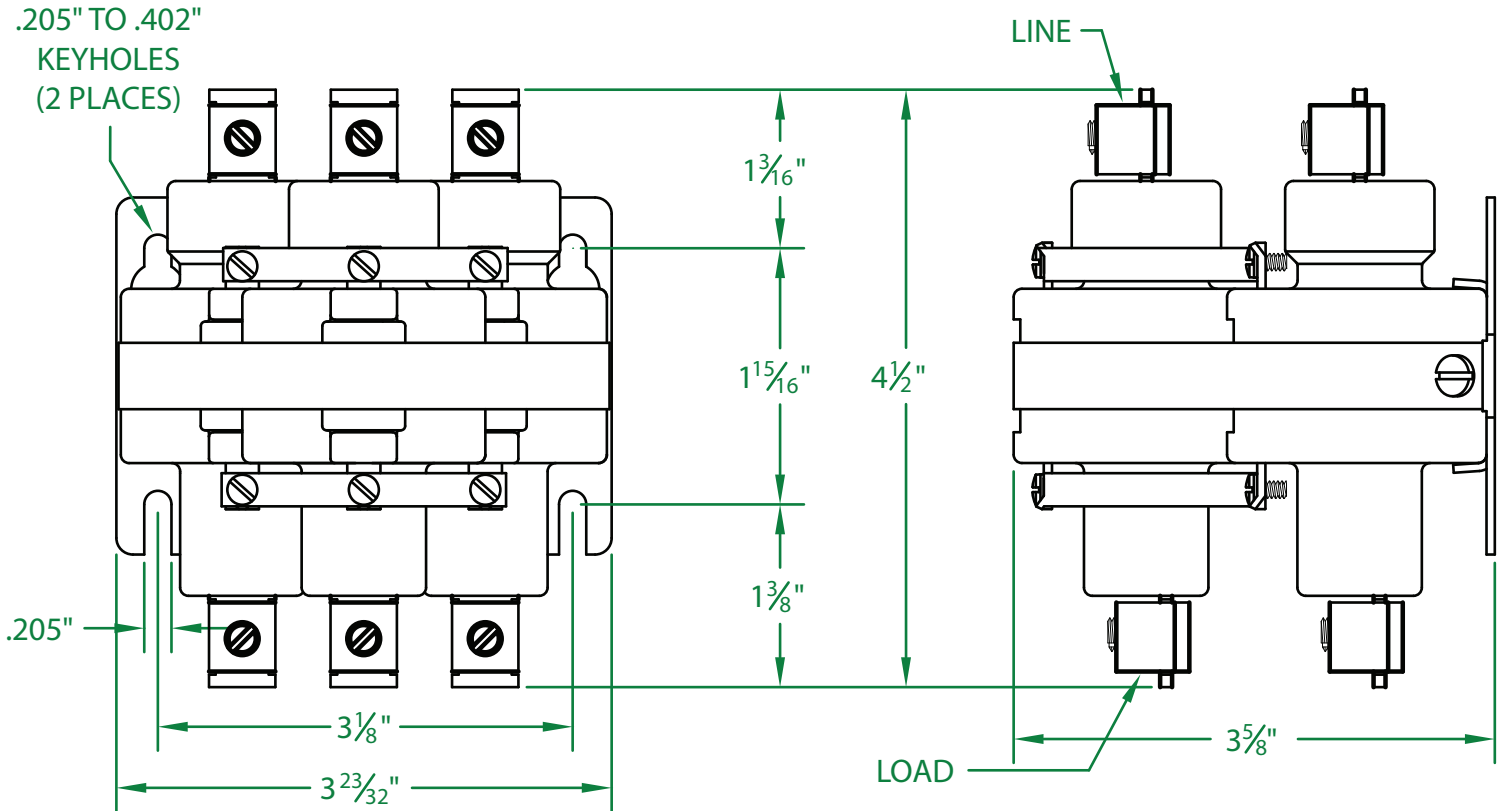

## 360NC-24A-18

\* CONTACT RESISTANCE .002 ohms

\* DIELECTRIC WITHSTAND 2,500 VAC RMS

\* OPERATE TIME 30 MILLISECONDS

\* RELEASE TIME 35 MILLISECONDS

\* RATINGS:

CONTACTS: 60 AMP @ 480 VAC  
RESISTIVE OR GENERAL PURPOSE

COIL: 24V 50/60 Hz

RESISTANCE: 12 Ω

CURRENT: 975 mA

VA: 23.4 WATTAGE: 15.9

\* TEMPERATURE RANGE -35° TO +85° C

\* COIL TERMINALS #6 BINDING HEAD SCREWS  
TORQUE TO 7 IN-LB

\* LOAD TERMINALS 2-8 AWG COMPRESSION TYPE  
TORQUE TO 45 IN-LB

\* THREE POLE / SINGLE THROW

\* STEEL STRAP (-18)

\* MAGNETICALLY ACTIVATED

\* MERCURY CONTACTOR

\* LIFE CYCLE ENDURANCE TESTS: U.L. 508 @ 100,00 & CSA 22.2 @ 250,000 CYCLES

Contactors - Relays - Switches

<http://www.mdius.com>