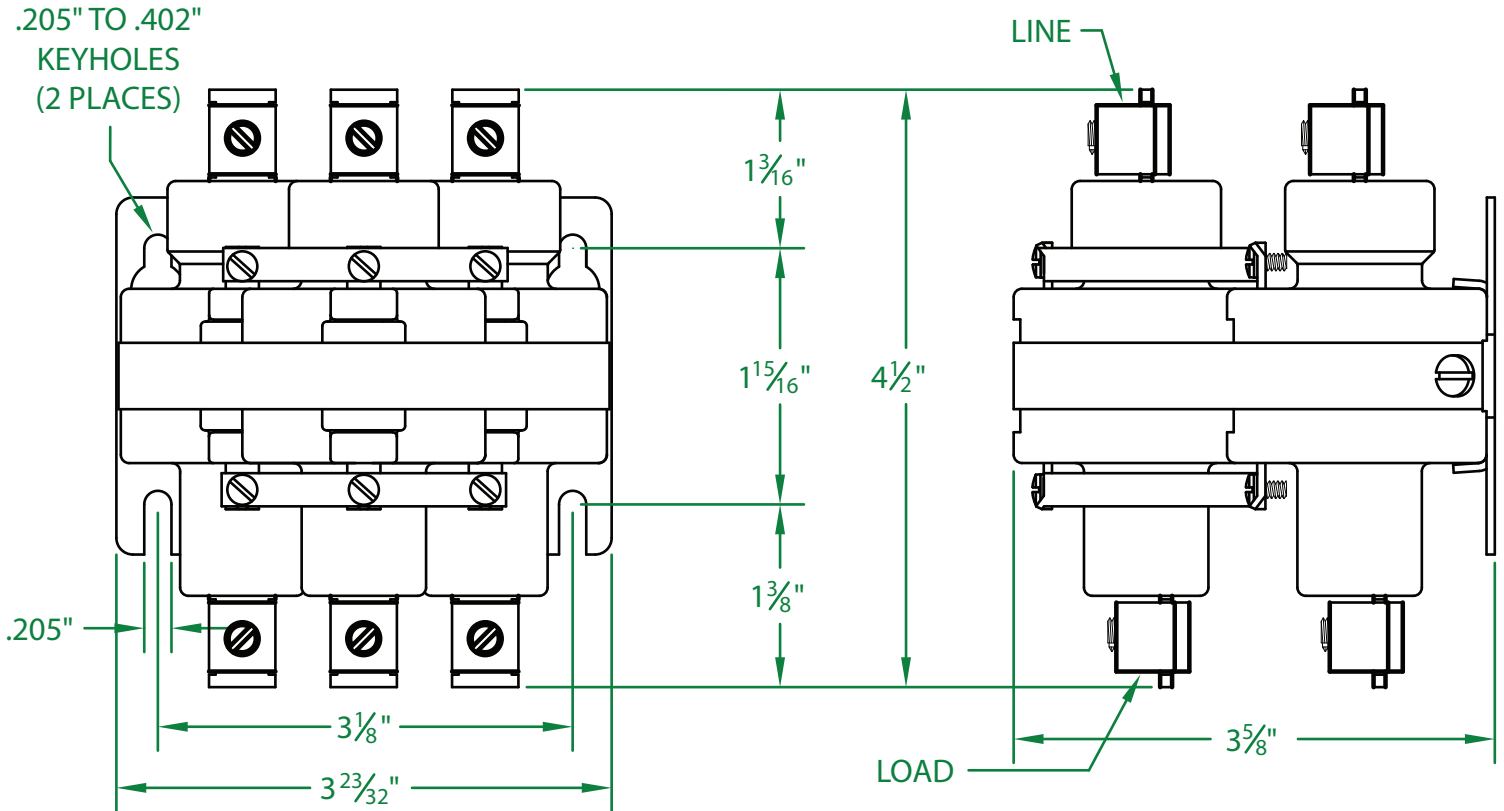

## 360NC-24D-18

\* CONTACT RESISTANCE .002 ohms

\* DIELECTRIC WITHSTAND 2,500 VAC RMS

\* OPERATE TIME 30 MILLISECONDS

\* RELEASE TIME 35 MILLISECONDS

\* RATINGS:

CONTACTS: 60 AMP @ 480 VAC  
RESISTIVE OR GENERAL PURPOSE

COIL: 24 V.D.C.  
RESISTANCE: 47 Ω

CURRENT: 513 mA  
VA: 12.3 WATTAGE: 12.3

\* TEMPERATURE RANGE -35° TO +85° C

\* COIL TERMINALS #6 BINDING HEAD SCREWS  
TORQUE TO 7 IN-LB

\* LOAD TERMINALS 2-8 AWG COMPRESSION TYPE  
TORQUE TO 45 IN-LB

\* THREE POLE / SINGLE THROW

\* STEEL STRAP (-18)

\* MAGNETICALLY ACTIVATED

\* MERCURY CONTACTOR

\* LIFE CYCLE ENDURANCE TESTS: U.L. 508 @ 100,00 & CSA 22.2 @ 250,000 CYCLES

Contactors - Relays - Switches

<http://www.mdious.com>