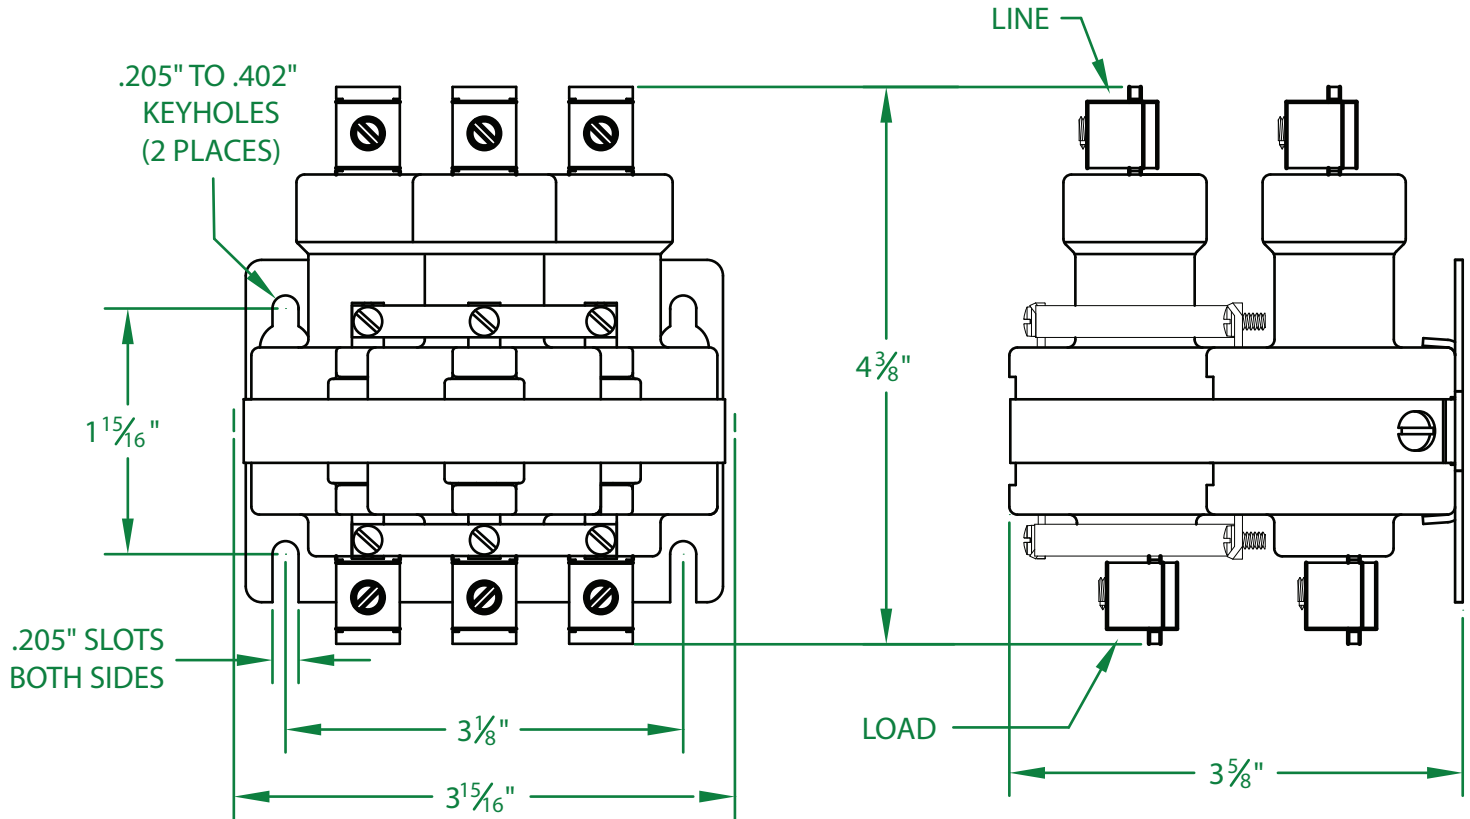

* CONTACT RESISTANCE .002 ohms

* DIELECTRIC WITHSTAND 2,500 VAC RMS

* OPERATE TIME 50 MILLISECONDS

* RELEASE TIME 80 MILLISECONDS

* RATINGS:

CONTACTS: 60 AMP @ 480 VAC
RESISTIVE OR GENERAL PURPOSE

COIL: 24 V.D.C.
RESISTANCE: 59 Ω

CURRENT: 408 mA
VA: 9.9 WATTAGE: 9.9

* TEMPERATURE RANGE -35° TO +85° C

* COIL TERMINALS #6 BINDING HEAD SCREWS
TORQUE TO 7 IN-LB

* LOAD TERMINALS 2-8 AWG COMPRESSION TYPE
TORQUE TO 45 IN-LB

* THREE POLE / SINGLE THROW

* STEEL STRAP (-18)

* MAGNETICALLY ACTIVATED

* MERCURY CONTACTOR

* LIFE CYCLE ENDURANCE TESTS: U.L. 508 @ 100,00 & CSA 22.2 @ 250,000 CYCLES

Contactors - Relays - Switches

<http://www.mdious.com>