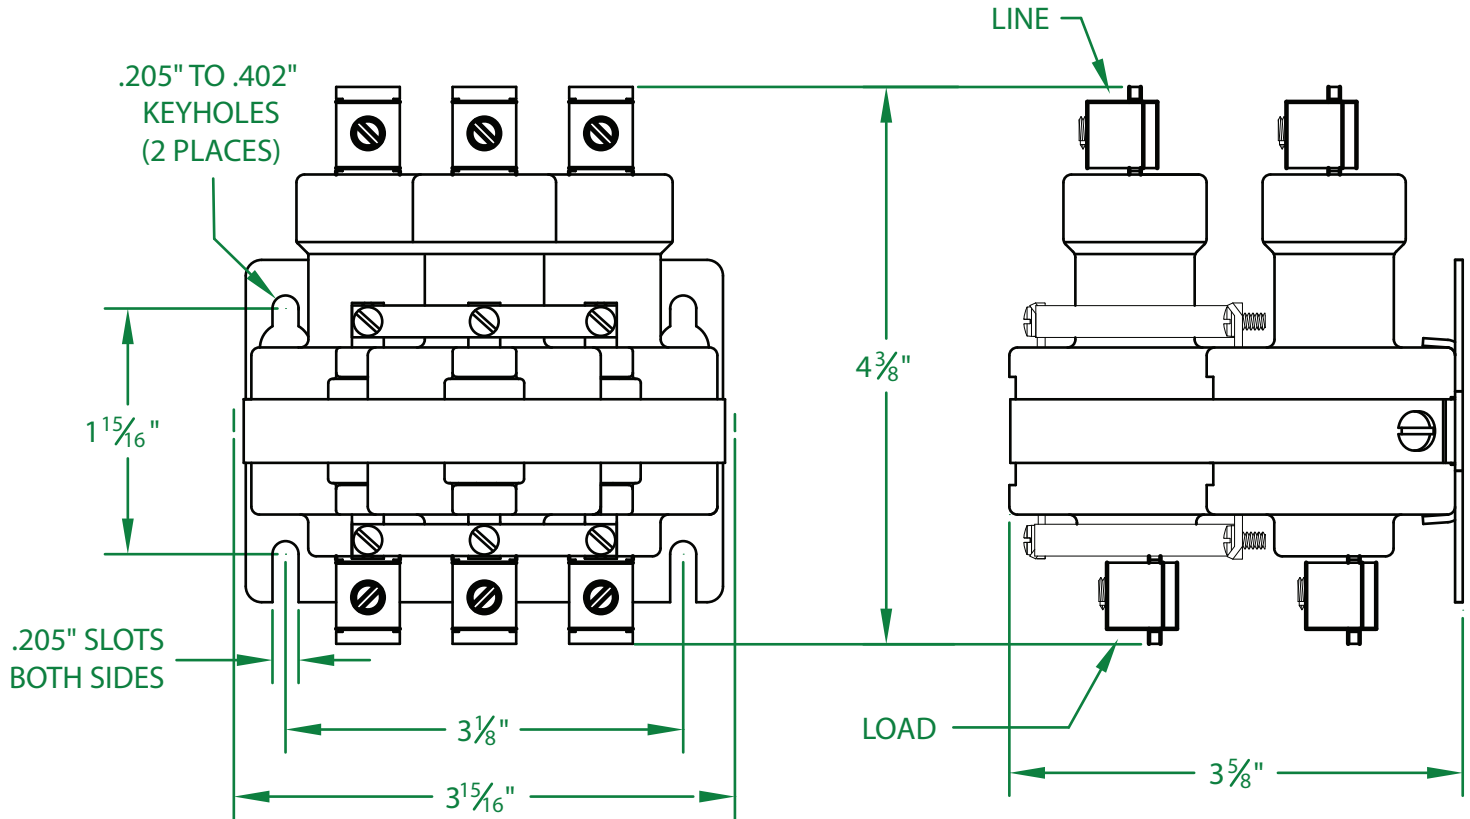

## 360NO-277A-18

INDUSTRIAL CONTROL EQUIPMENT

\* CONTACT RESISTANCE .002 ohms

\* DIELECTRIC WITHSTAND 2,500 VAC RMS

\* OPERATE TIME 50 MILLISECONDS

\* RELEASE TIME 80 MILLISECONDS

\* RATINGS:

CONTACTS: 48 AMP @ 600 VAC  
60 AMP @ 480 VAC  
RESISTIVE

COIL: 277V 50/60 Hz  
RESISTANCE: 2,633 Ω  
CURRENT: 57 mA  
VA: 15.9 WATTAGE: 8.7

\* TEMPERATURE RANGE -35° TO +85° C

\* COIL TERMINALS #6 BINDING HEAD SCREWS  
TORQUE TO 7 IN-LB

\* LOAD TERMINALS 2-8 AWG COMPRESSION TYPE  
TORQUE TO 45 IN-LB

\* THREE POLE / SINGLE THROW

\* STEEL STRAP (-18)

\* MAGNETICALLY ACTIVATED

\* MERCURY CONTACTOR

\* LIFE CYCLE ENDURANCE TESTS: U.L. 508 @ 100,00 & CSA 22.2 @ 250,000 CYCLES

Contactors - Relays - Switches

<http://www.mdious.com>