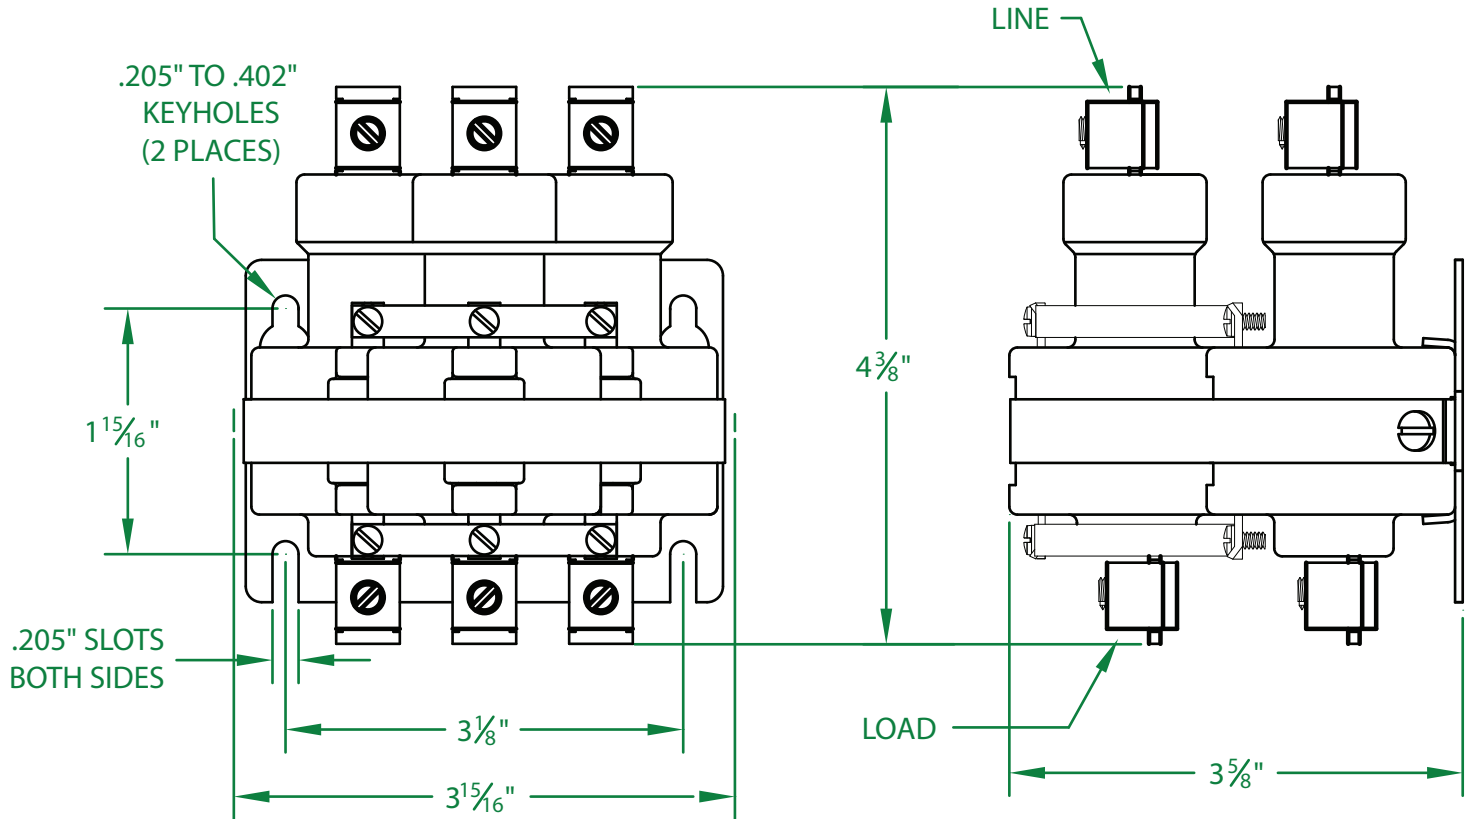

## 360NO-480A-18

\* CONTACT RESISTANCE .002 ohms

\* DIELECTRIC WITHSTAND 2,500 VAC RMS

\* OPERATE TIME 50 MILLISECONDS

\* RELEASE TIME 80 MILLISECONDS

\* RATINGS:

CONTACTS: 48 AMP @ 600 VAC  
60 AMP @ 480 VAC  
RESISTIVE

COIL: 480V 50/60 Hz  
RESISTANCE: 6,667 Ω  
CURRENT: 36 mA  
VA: 17.4 WATTAGE: 8.7

\* TEMPERATURE RANGE -35° TO +85° C

\* COIL TERMINALS #6 BINDING HEAD SCREWS  
TORQUE TO 7 IN-LB

\* LOAD TERMINALS 2-8 AWG COMPRESSION TYPE  
TORQUE TO 45 IN-LB

\* THREE POLE / SINGLE THROW

\* STEEL STRAP (-18)

\* MAGNETICALLY ACTIVATED

\* MERCURY CONTACTOR

\* LIFE CYCLE ENDURANCE TESTS: U.L. 508 @ 100,00 & CSA 22.2 @ 250,000 CYCLES

Contactors - Relays - Switches

<http://www.mdious.com>