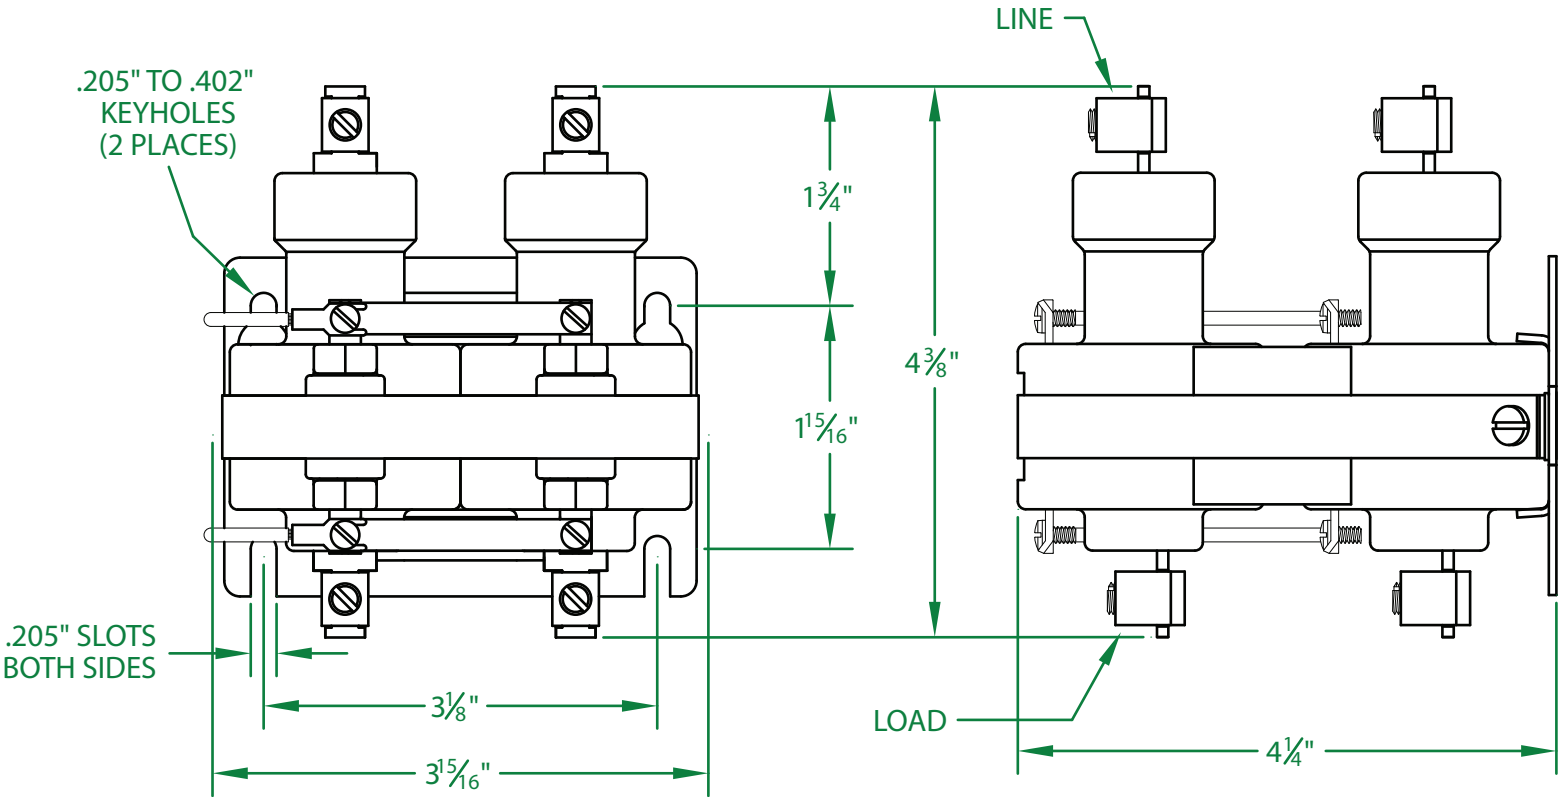

## 435NO-12DH-18

\* CONTACT RESISTANCE .003 ohms

\* DIELECTRIC WITHSTAND 2,500 VAC RMS

\* OPERATE TIME 50 MILLISECONDS

\* RELEASE TIME 80 MILLISECONDS

\* RATINGS:

CONTACTS: 35 AMP @ 600 VAC

CONTACTS: 35 AMP @ 480 VAC

RESISTIVE OR GENERAL PURPOSE

RESISTANCE: 9  $\Omega$

CURRENT: 1,332 mA

VA: 16.0 WATTAGE: 16.0

\* TEMPERATURE RANGE -35° TO +85° C

\* COIL TERMINALS #6 BINDING HEAD SCREWS  
TORQUE TO 7 IN-LB

\* LOAD TERMINALS 4-14 AWG COMPRESSION TYPE  
TORQUE TO 31.5 IN-LB

\* FOUR POLE / SINGLE THROW

\* STEEL STRAP (-18)

\* MAGNETICALLY ACTIVATED

\* MERCURY CONTACTOR

\* LIFE CYCLE ENDURANCE TESTS: U.L. 508 @ 100,00 & CSA 22.2 @ 250,000 CYCLES

Contactors - Relays - Switches

<http://www.mdius.com>