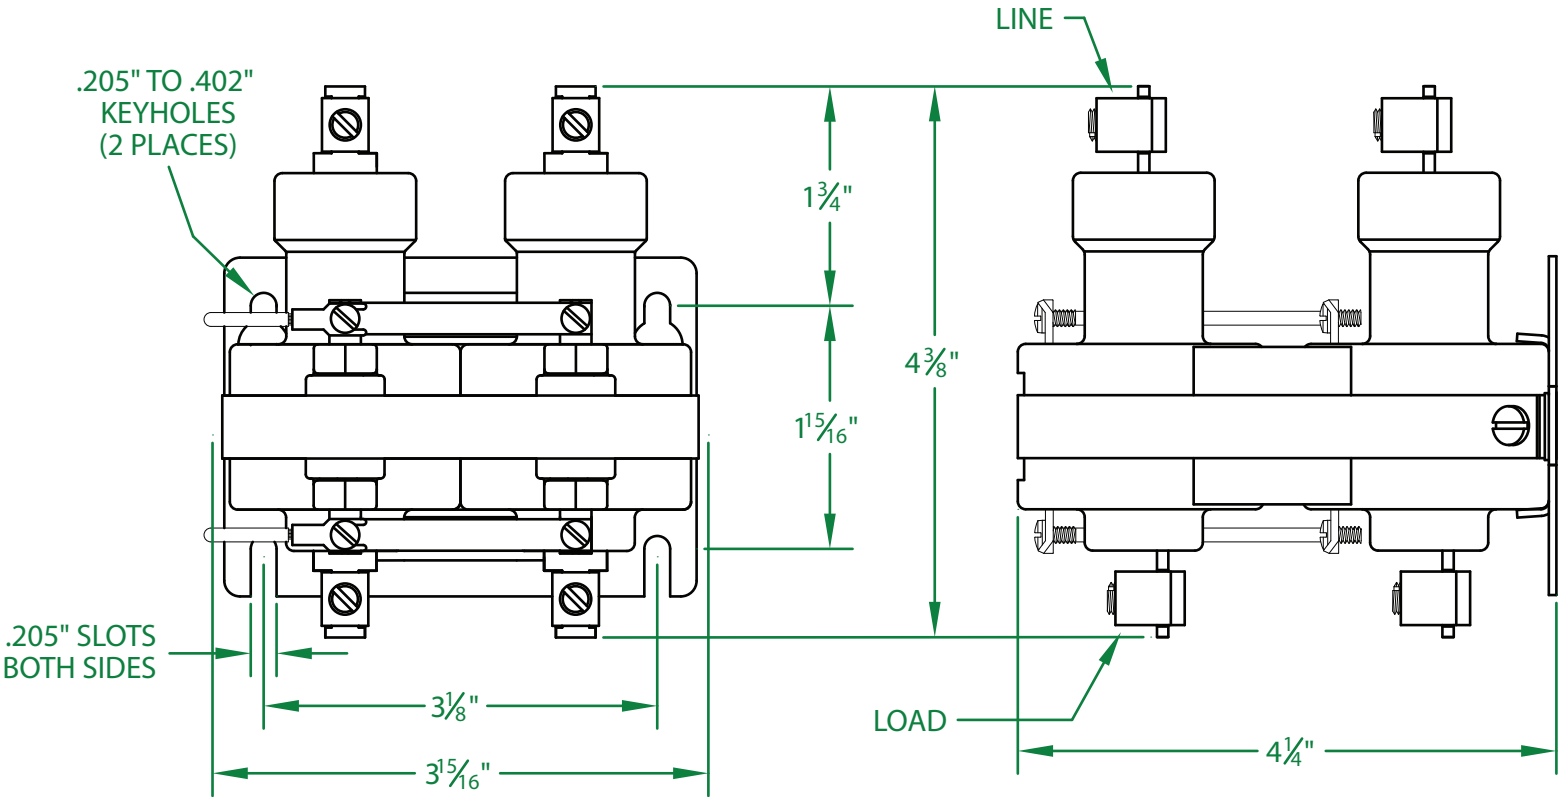

## 435NO-208AH-18

\* CONTACT RESISTANCE .003 ohms

\* DIELECTRIC WITHSTAND 2,500 VAC RMS

\* OPERATE TIME 50 MILLISECONDS

\* RELEASE TIME 80 MILLISECONDS

\* RATINGS:

CONTACTS: 35 AMP @ 480 VAC  
RESISTIVE OR GENERAL PURPOSE

COIL: 208V 50/60 Hz

RESISTANCE: 850  $\Omega$

CURRENT: 120 mA

VA: 24.8 WATTAGE: 12.4

\* TEMPERATURE RANGE -35° TO +85° C

\* COIL TERMINALS #6 BINDING HEAD SCREWS  
TORQUE TO 7 IN-LB

\* LOAD TERMINALS 4-14 AWG COMPRESSION TYPE  
TORQUE TO 31.5 IN-LB

\* FOUR POLE / SINGLE THROW

\* STEEL STRAP (-18)

\* MAGNETICALLY ACTIVATED

\* MERCURY CONTACTOR

\* LIFE CYCLE ENDURANCE TESTS: U.L. 508 @ 100,00 & CSA 22.2 @ 250,000 CYCLES

Contactors - Relays - Switches

<http://www.mdius.com>