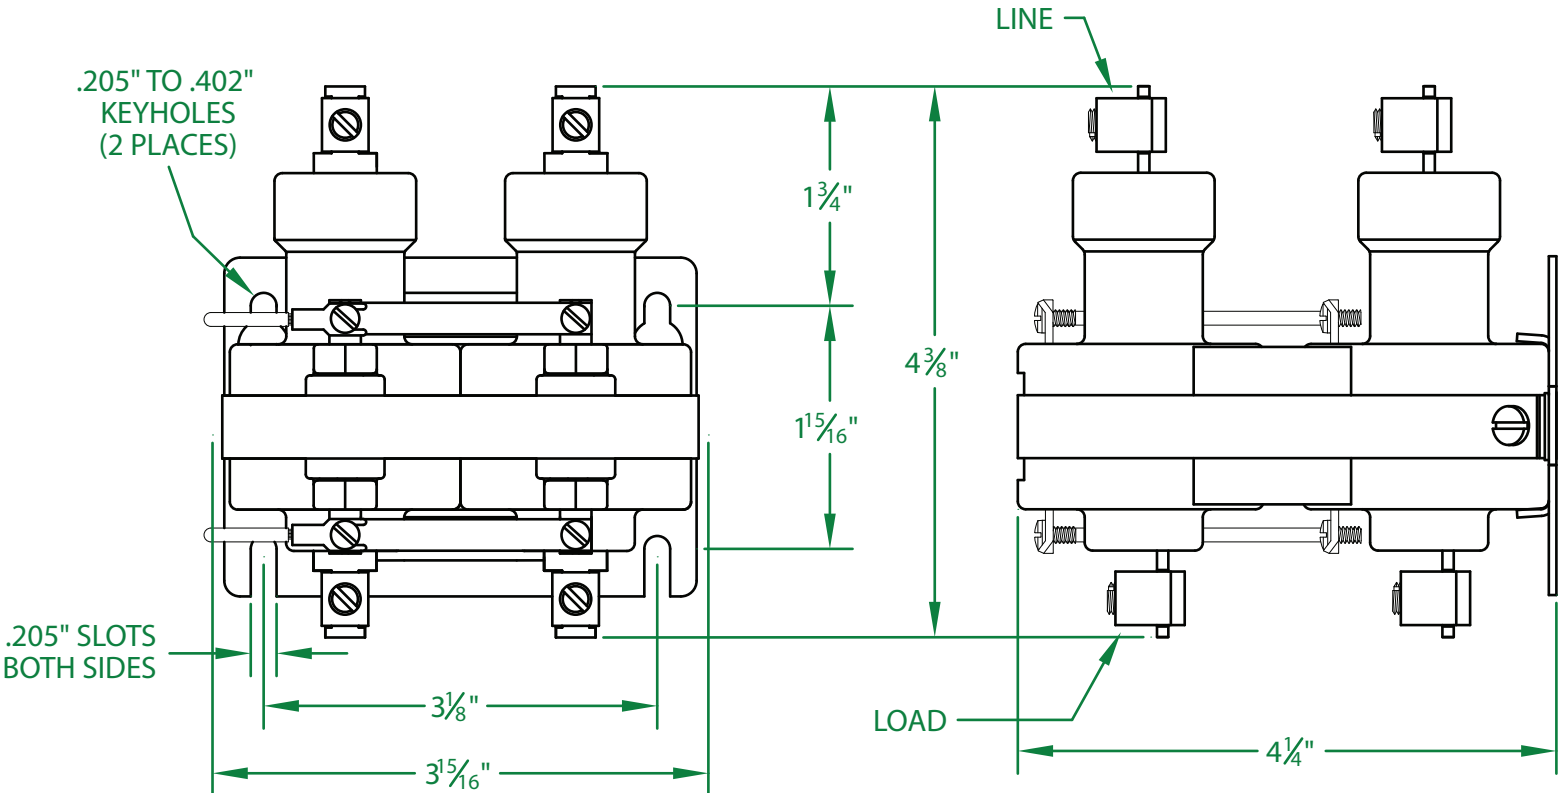

## 435NO-220AH-18

\* CONTACT RESISTANCE .003 ohms

\* DIELECTRIC WITHSTAND 2,500 VAC RMS

\* OPERATE TIME 50 MILLISECONDS

\* RELEASE TIME 80 MILLISECONDS

\* RATINGS:

CONTACTS: 35 AMP @ 480 VAC  
RESISTIVE OR GENERAL PURPOSE

COIL: 208/240V 50/60 Hz

RESISTANCE: 1,200  $\Omega$

CURRENT: 112 mA

VA: 24.8 WATTAGE: 15.2

\* TEMPERATURE RANGE -35° TO +85° C

\* COIL TERMINALS #6 BINDING HEAD SCREWS  
TORQUE TO 7 IN-LB

\* LOAD TERMINALS 4-14 AWG COMPRESSION TYPE  
TORQUE TO 31.5 IN-LB

\* FOUR POLE / SINGLE THROW

\* STEEL STRAP (-18)

\* MAGNETICALLY ACTIVATED

\* MERCURY CONTACTOR

\* LIFE CYCLE ENDURANCE TESTS: U.L. 508 @ 100,00 & CSA 22.2 @ 250,000 CYCLES

Contactors - Relays - Switches

<http://www.mdious.com>