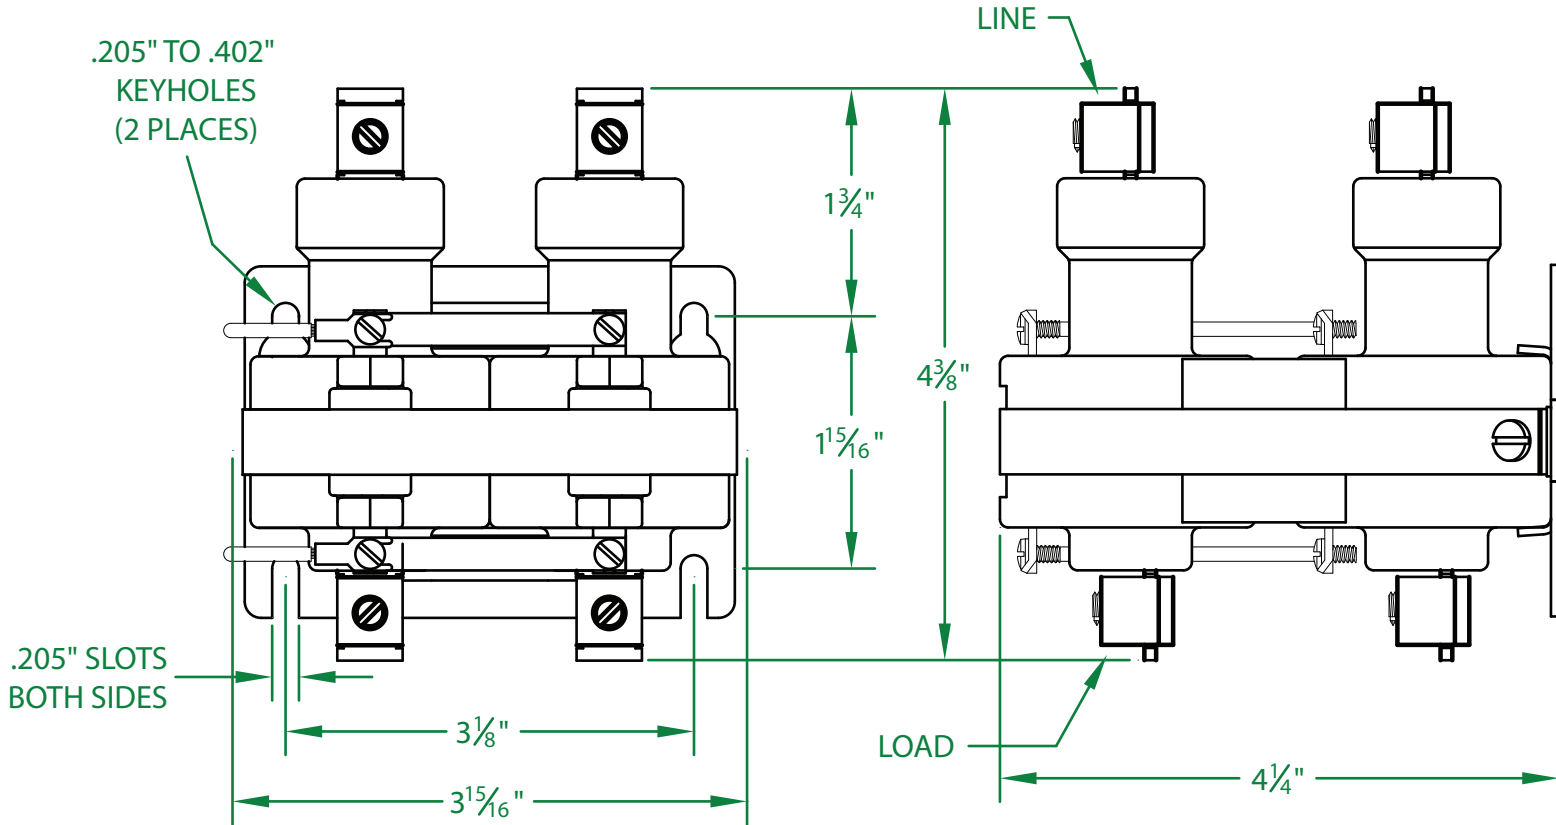

* CONTACT RESISTANCE .002 ohms

* DIELECTRIC WITHSTAND 2,500 VAC RMS

* OPERATE TIME 50 MILLISECONDS

* RELEASE TIME 80 MILLISECONDS

* RATINGS:

CONTACTS: 60 AMP @ 480 VAC
RESISTIVE OR GENERAL PURPOSE

COIL: 48 V.D.C.

RESISTANCE: 159 Ω

CURRENT: 300 mA

VA: 14.4 WATTAGE: 14.4

* TEMPERATURE RANGE -35° TO +85° C

* COIL TERMINALS #6 BINDING HEAD SCREWS
TORQUE TO 7 IN-LB

* LOAD TERMINALS 2-8 AWG COMPRESSION TYPE
TORQUE TO 45 IN-LB

* FOUR POLE / SINGLE THROW

* STEEL STRAP (-18)

* MAGNETICALLY ACTIVATED

* MERCURY CONTACTOR

* LIFE CYCLE ENDURANCE TESTS: U.L. 508 @ 100,00 & CSA 22.2 @ 250,000 CYCLES

Contactors - Relays - Switches

<http://www.mdius.com>