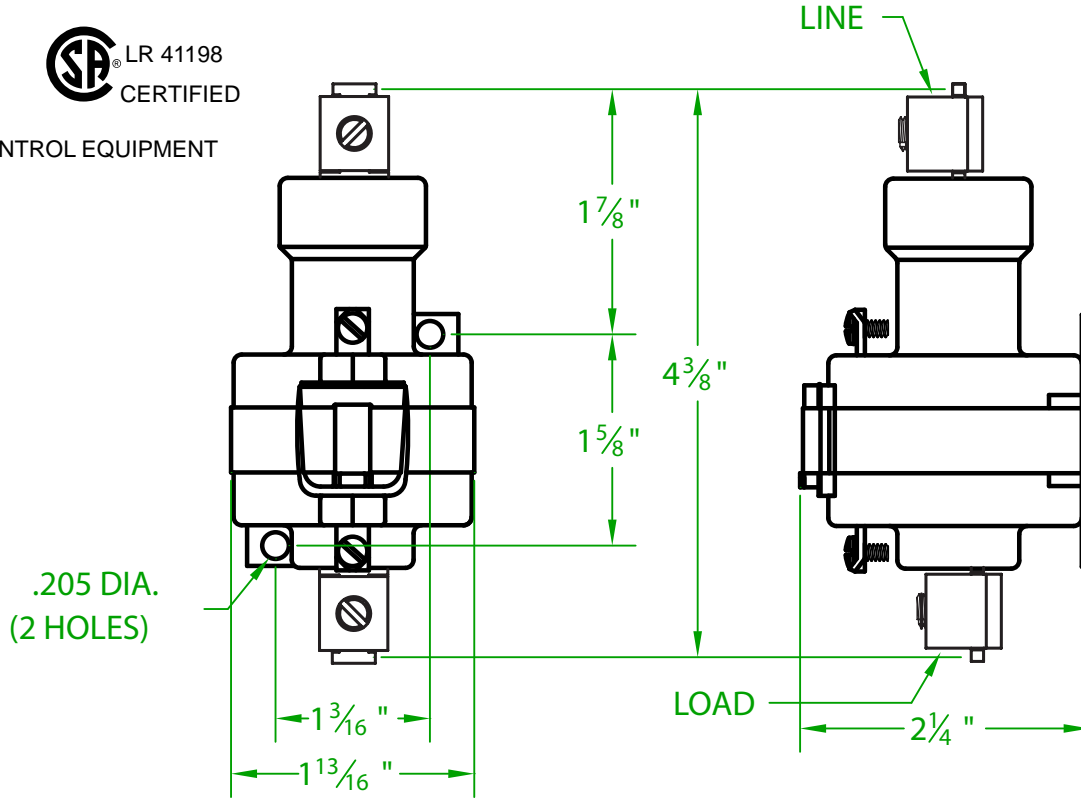

## 60NO-24DH-6

INDUSTRIAL CONTROL EQUIPMENT

\* CONTACT RESISTANCE .002 ohms

\* DIELECTRIC WITHSTAND 2,500 VAC RMS

\* OPERATE TIME 50 MILLISECONDS

\* RELEASE TIME 80 MILLISECONDS

\* RATINGS:

CONTACTS: 5 AMP @ 3500 VAC  
 10 AMP @ 2500 VAC  
 RESISTIVE OR GEN. PUPOSE  
 COIL: 24 V.D.C.  
 CURRENT: 136 mA  
 RESISTANCE: 176  $\Omega$   
 VA: 3.3 WATTAGE: 3.3

\* LIFE CYCLE ENDURANCE TESTS: U.L. 508 @ 100,00 & CSA 22.2 @ 250,000 CYCLES

\* TEMPERATURE RANGE -35° TO +85° C

\* COIL TERMINALS #6 BINDING HEAD SCREWS TORQUE TO 7 IN-LB

\* LOAD TERMINALS 2-8 A.W.G. COMPRESSION TYPE TORQUE TO 45 IN-LB