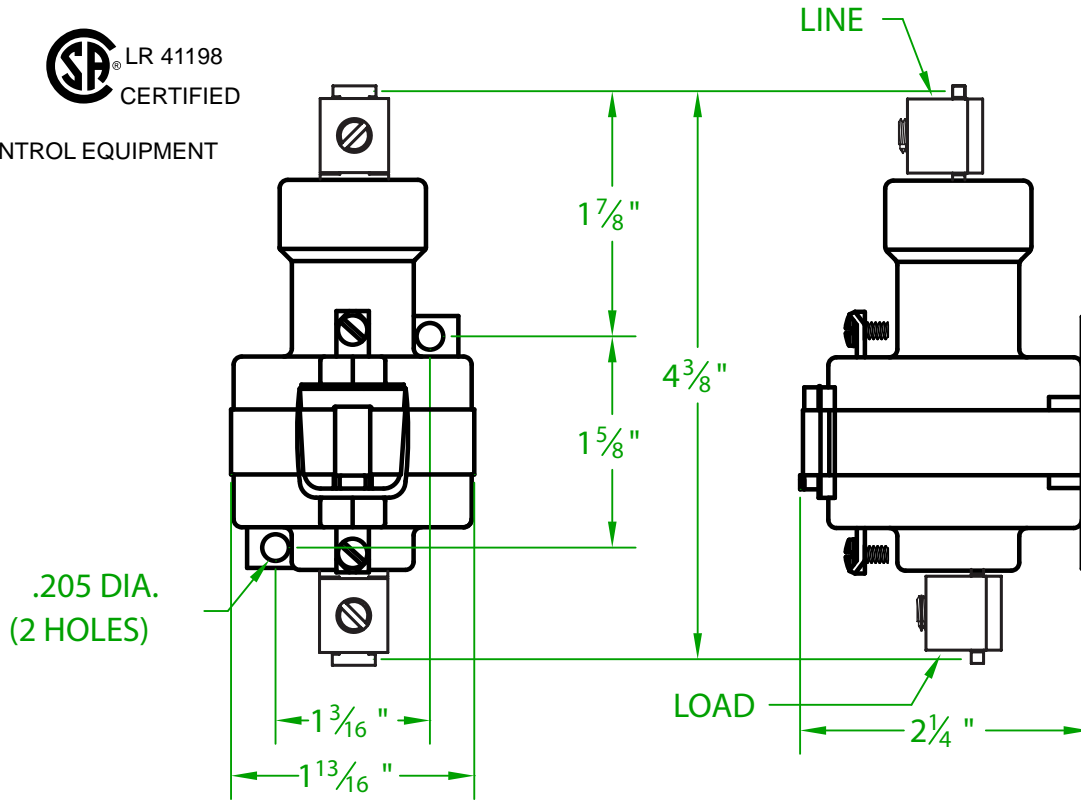

## 60NO-36D

INDUSTRIAL CONTROL EQUIPMENT

\* CONTACT RESISTANCE .002 ohms

\* DIELECTRIC WITHSTAND 2,500 VAC RMS

\* OPERATE TIME 50 MILLISECONDS

\* RELEASE TIME 80 MILLISECONDS

\* RATINGS:

CONTACTS: 60 AMP @ 480 VAC RES.

48 AMP @ 600 VAC RES.

COIL: 36 V.D.C.

RESISTANCE: 300  $\Omega$

\* TEMPERATURE RANGE -35° TO +85° C

\* COIL TERMINALS #6 BINDING HEAD SCREWS  
TORQUE TO 7 IN-LB

\* LOAD TERMINALS 2-8 A.W.G. COMPRESSION  
TYPE TORQUE TO 45 IN-LB

\* SINGLE POLE / SINGLE THROW

\* MAGNETICALLY ACTIVATED

\* MERCURY CONTACTOR

\* LIFE CYCLE ENDURANCE TESTS: U.L. 508 @ 100,00 & CSA 22.2 @ 250,000 CYCLES