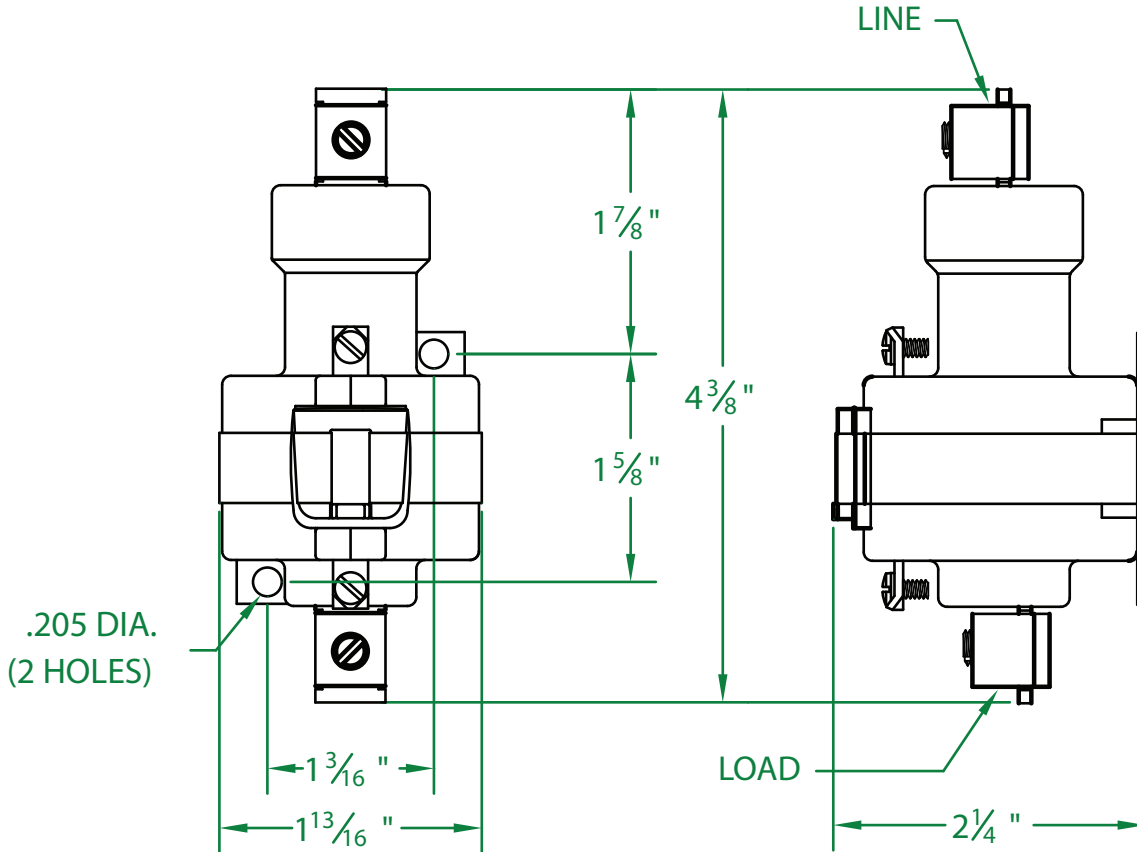

## 60NO-48D

\* CONTACT RESISTANCE .002 ohms

\* DIELECTRIC WITHSTAND 2,500 VAC RMS

\* OPERATE TIME 50 MILLISECONDS

\* RELEASE TIME 80 MILLISECONDS

\* RATINGS:

CONTACTS: 48 AMP @ 600 VAC  
60 AMP @ 480 VAC  
RESISTIVE

COIL: 48 V.D.C.  
RESISTANCE: 636 Ω  
CURRENT: 75 mA  
VA: 3.6 WATTAGE: 3.6

\* TEMPERATURE RANGE -35° TO +85° C

\* COIL TERMINALS #6 BINDING HEAD SCREWS  
TORQUE TO 7 IN-LB

\* LOAD TERMINALS 2-8 AWG COMPRESSION TYPE  
TORQUE TO 45 IN-LB

\* SINGLE POLE / SINGLE THROW

\* MAGNETICALLY ACTIVATED

\* MERCURY CONTACTOR

\* LIFE CYCLE ENDURANCE TESTS: U.L. 508 @ 100,00 & CSA 22.2 @ 250,000 CYCLES

Contactors - Relays - Switches

<http://www.mdious.com>