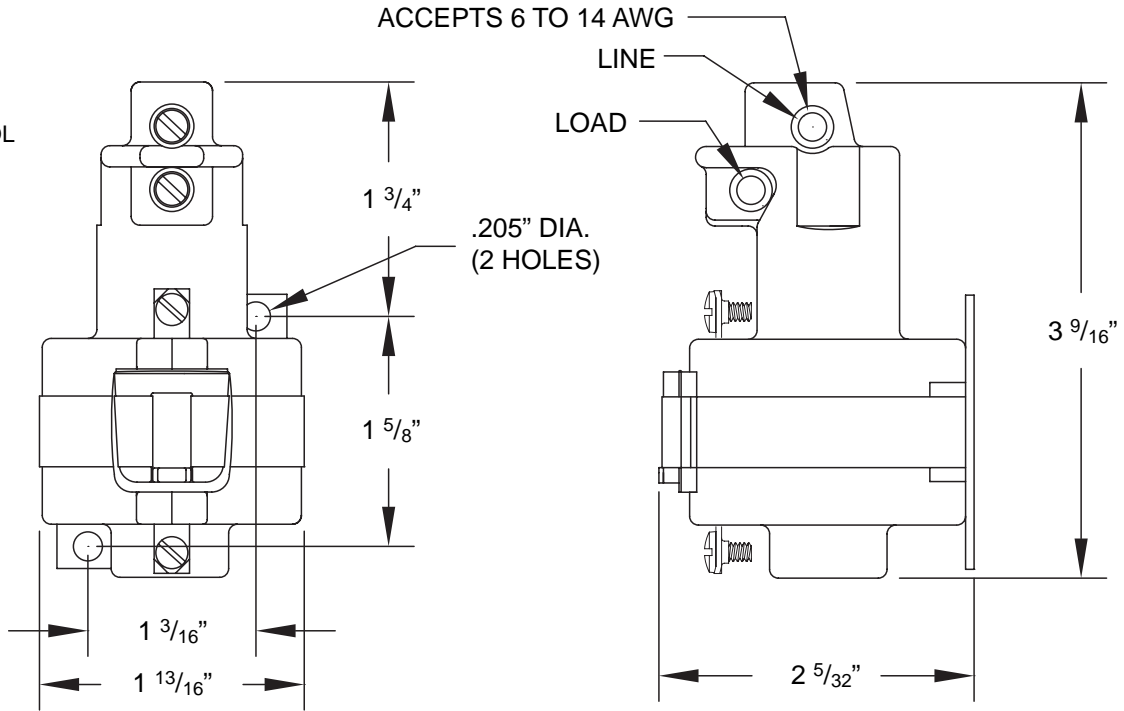

INDUSTRIAL CONTROL EQUIPMENT

* DIELECTRIC WITHSTAND 2,500 VAC RMS

* OPERATE TIME .25 SECONDS

* RELEASE TIME .30 SECONDS

* RATINGS:

CONTACTS: 10 AMPS @ 120 VAC
PILOT DUTY RATING 720 VA

COIL: 120V 50/60 Hz

CURRENT: 110 mA

RESISTANCE: 560 Ω

VA: 13.2 WATTAGE: 6.5

* TEMPERATURE RANGE -35° TO +85° C

* COIL TERMINALS #6 BINDING HEAD SCREWS
TORQUE TO 7 IN-LB

* SINGLE POLE / SINGLE THROW

* MAGNETICALLY ACTIVATED

* MERCURY TO MERCURY CONTACTOR