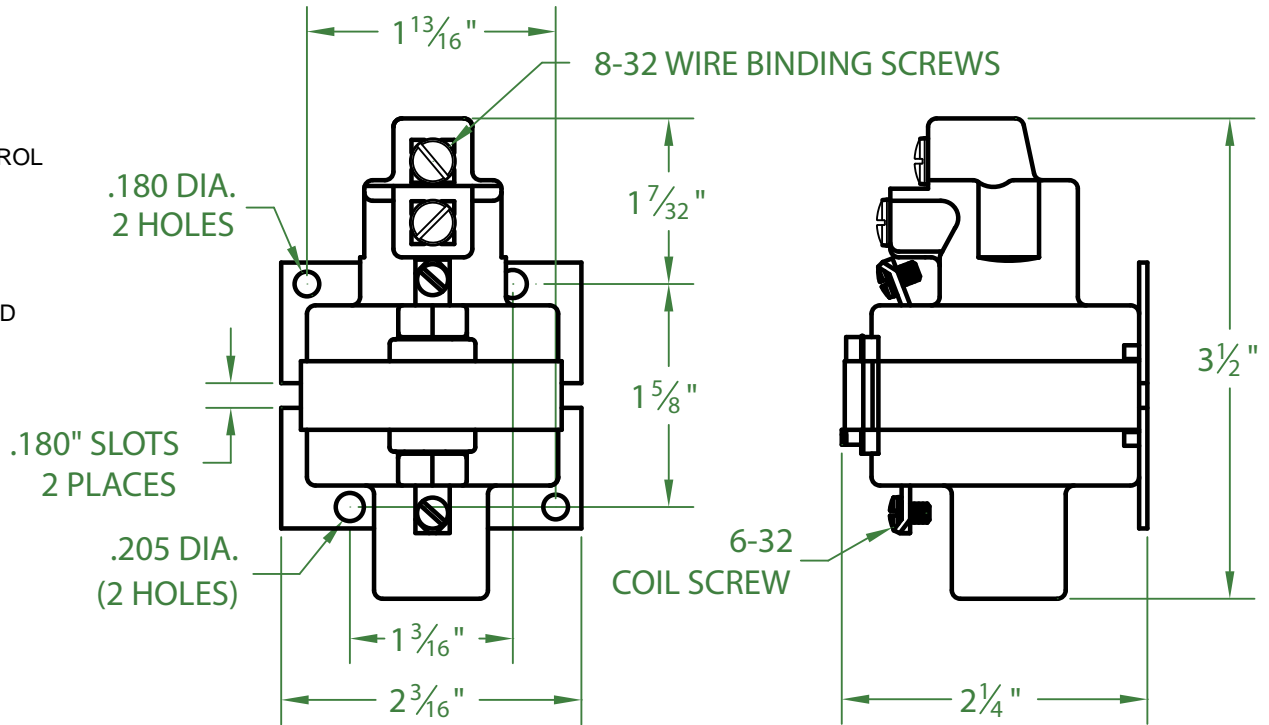

MERCURY DISPLACEMENT INDUSTRIES, INC.

Post Office Box 710 - U.S. 12 East - Edwardsburg, Michigan 49112-0710

Phone (269) 663-8574 - Fax (269) 663-2924

(800) 634-4077

DORC-120ATSU-5

NORMALLY CLOSED TIME DELAY RELAY

 939S LISTED INDUSTRIAL CONTROL EQUIPMENT

 LR 41198 CERTIFIED

- * DIELECTRIC WITHSTAND 2,500 VAC RMS
- * OPERATE TIME 5 SECONDS
- * RELEASE TIME 5 SECONDS
- * RATINGS:
CONTACTS: 10 AMPS @ 120 VAC
PILOT DUTY RATING 720 VA
COIL: 120V 50/60 Hz
- * TEMPERATURE RANGE -35° TO +85° C
- * COIL TERMINALS #6 BINDING HEAD SCREWS
TORQUE TO 7 IN-LB
- * SINGLE POLE / SINGLE THROW
- * MAGNETICALLY ACTIVATED
- * MERCURY TO MERCURY CONTACTOR