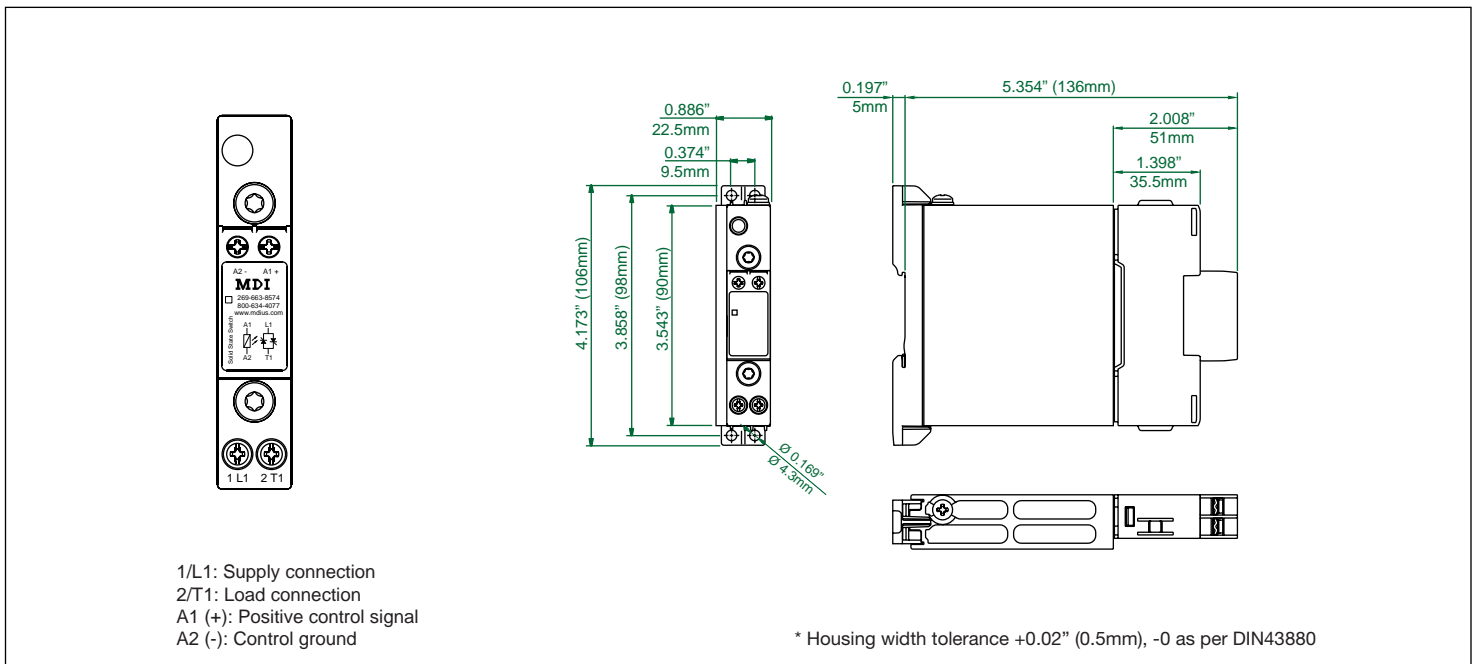

## SS30AU-1

E 62767  
Industrial Control  
Equipment

- Zero Cross Switching - Single Phase
- Rated Voltage: 42 - 600 V +10% -15% on max.
- **Line & Load accepts: 10-18 AWG**
- Control Voltage: 20-275 VAC (24-190 VDC)
- Rated Current: 30 AAC @ 40°C (Refer to Chart)  
8 AAC AC-53a @ 25°C
- Blocking Voltage: 1200 Vp
- Min. operational current: 250 mAAC
- I<sup>2</sup>t (10ms) 1800 A<sup>2</sup>s

### Terminal Layout and Dimensions