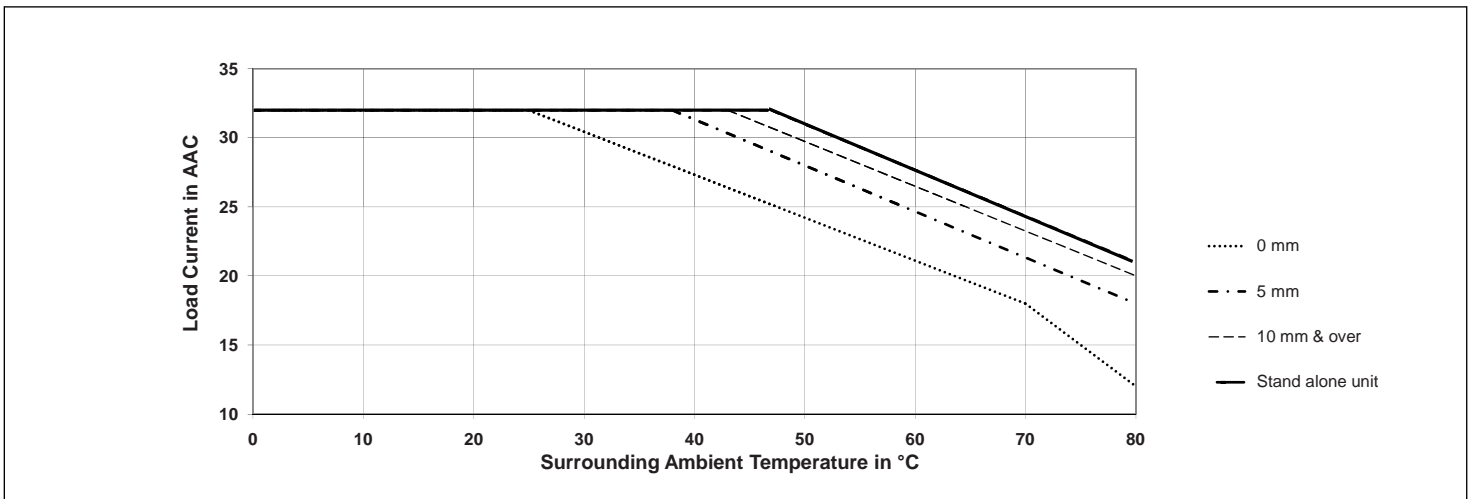

Contactors - Relays - Switches

<http://www.mdious.com>